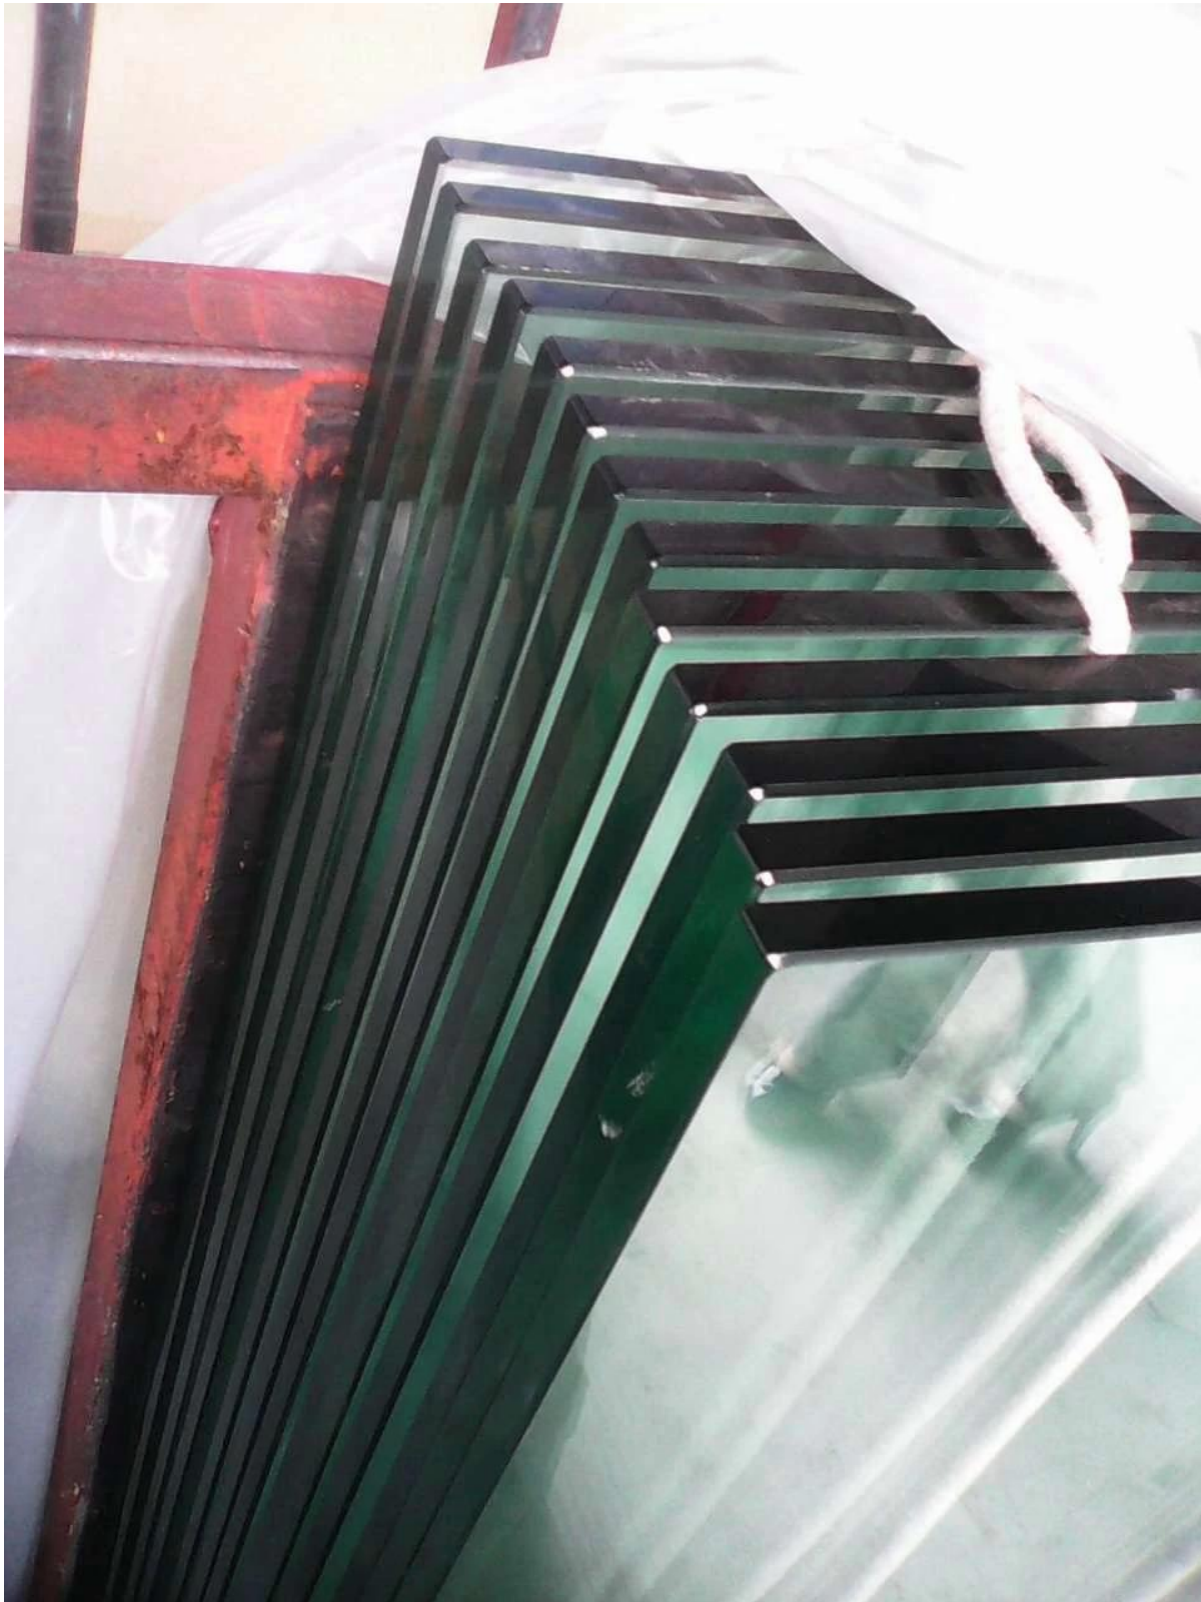

Laminated clear glass panels:

Thanks for visiting
If any question or inquiry, please leave me message. :)

You will get feedback in 24 hous.