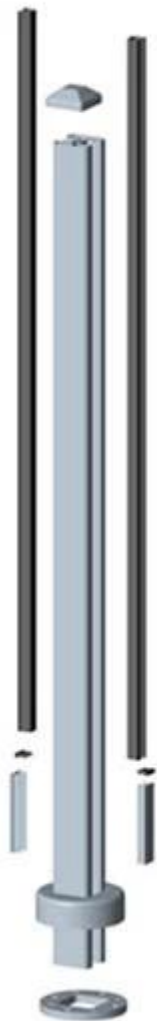

We have 4 models of the aluminum post optional round way post, round 2 way 180-degree spin 2-way 90 degree round 2 way 135 degree.

Round type aluminum post slide 50 mm, thickness: 3 mm, 1265mm high, or your request.

Products information

Square 1 way

**Square 2 way
180 degree**

**Square 2 way
135 degree**

**Square 2 way
90 degree**

Project photos

Certification

ISO
9001:2008
REGISTERED