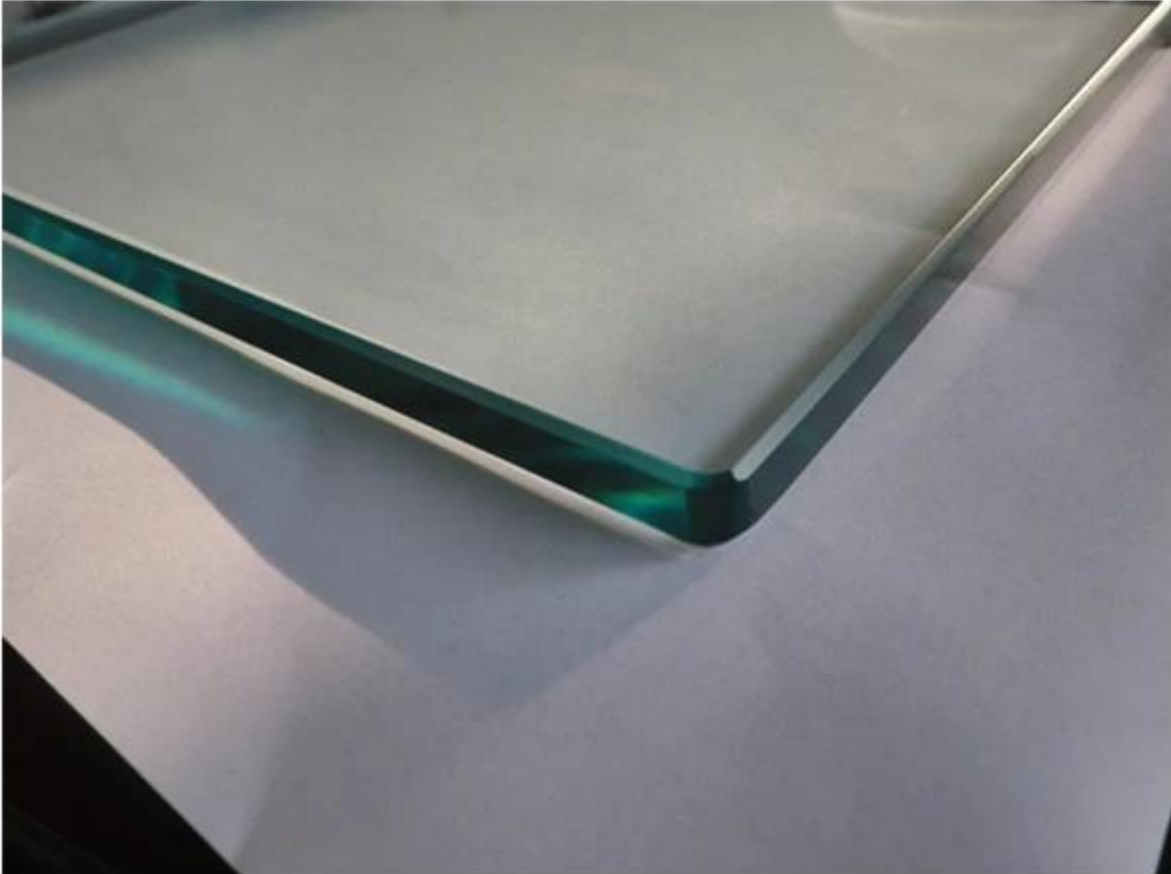

stainless steel glass balustrade with glass standoff

10-19mm Tempered glass railing with standoff hardware makes all activities around the balcony, staircase, pool fencing visible.

tempered glass panel with polished edge

specification for glass standoff

product name	glass balustrade standoff
type1	glass standoff for concrete
type2	glass standoff for wood
material	SS316/304 grade
finish	brushed and mirror
glass thickness	10-19mm
application	stair,balcony and pool fence
techonology	CNC machining
net weight	about 06kg
dimension	main body:50*30mm;cap:50*10mm with M12*120 bolt
MOQ	1pc
country	China
delivery method	by air,by DHL,UPS,FedEx,by sea