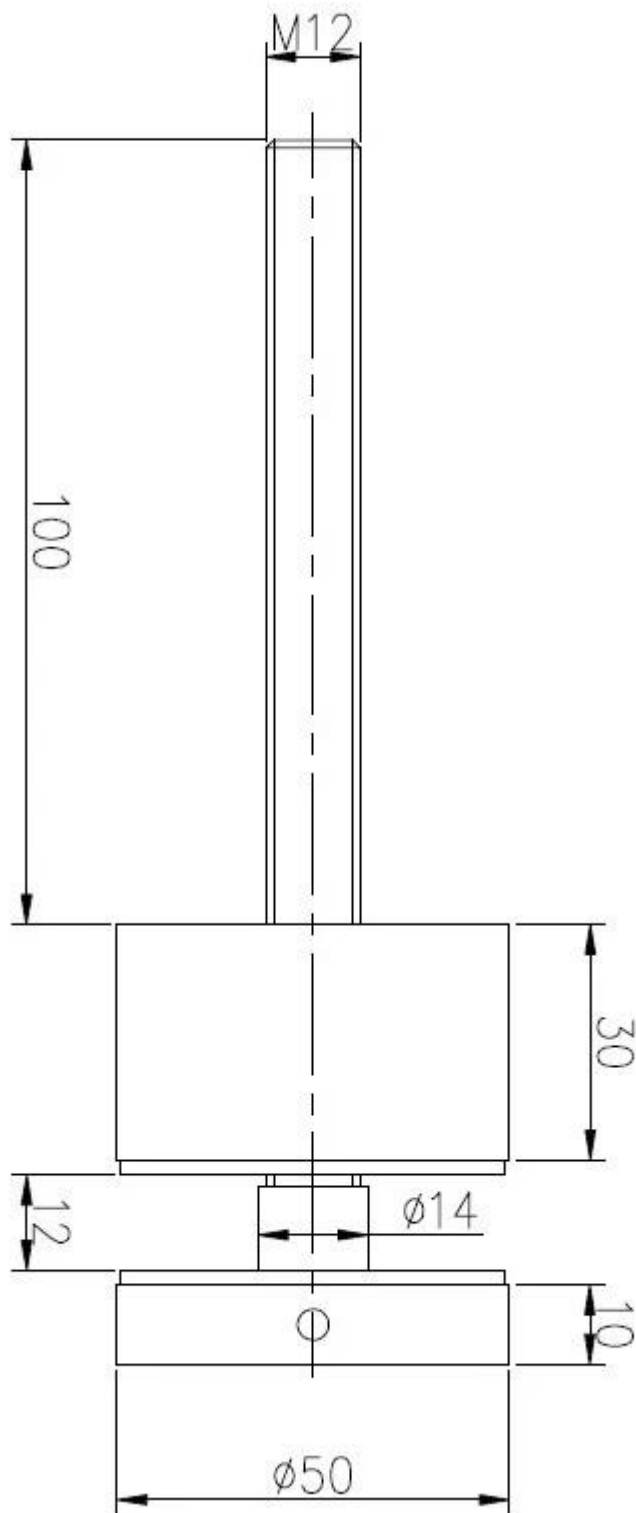

specification for glass standoff

product name	glass balustrade standoff
type1	glass standoff for concrete
type2	glass standoff for wood
material	SS316/304 grade
finish	brushed and mirror
glass thickness	10-19mm
application	stair,balcony and pool fence
techonology	CNC machining
net weight	about 06kg
dimension	main body:50*30mm;cap:50*10mm with M12*120 bolt
MOQ	1pc
country	China
delivery method	by air,by DHL,UPS,FedEx,by sea

drawing for standoff