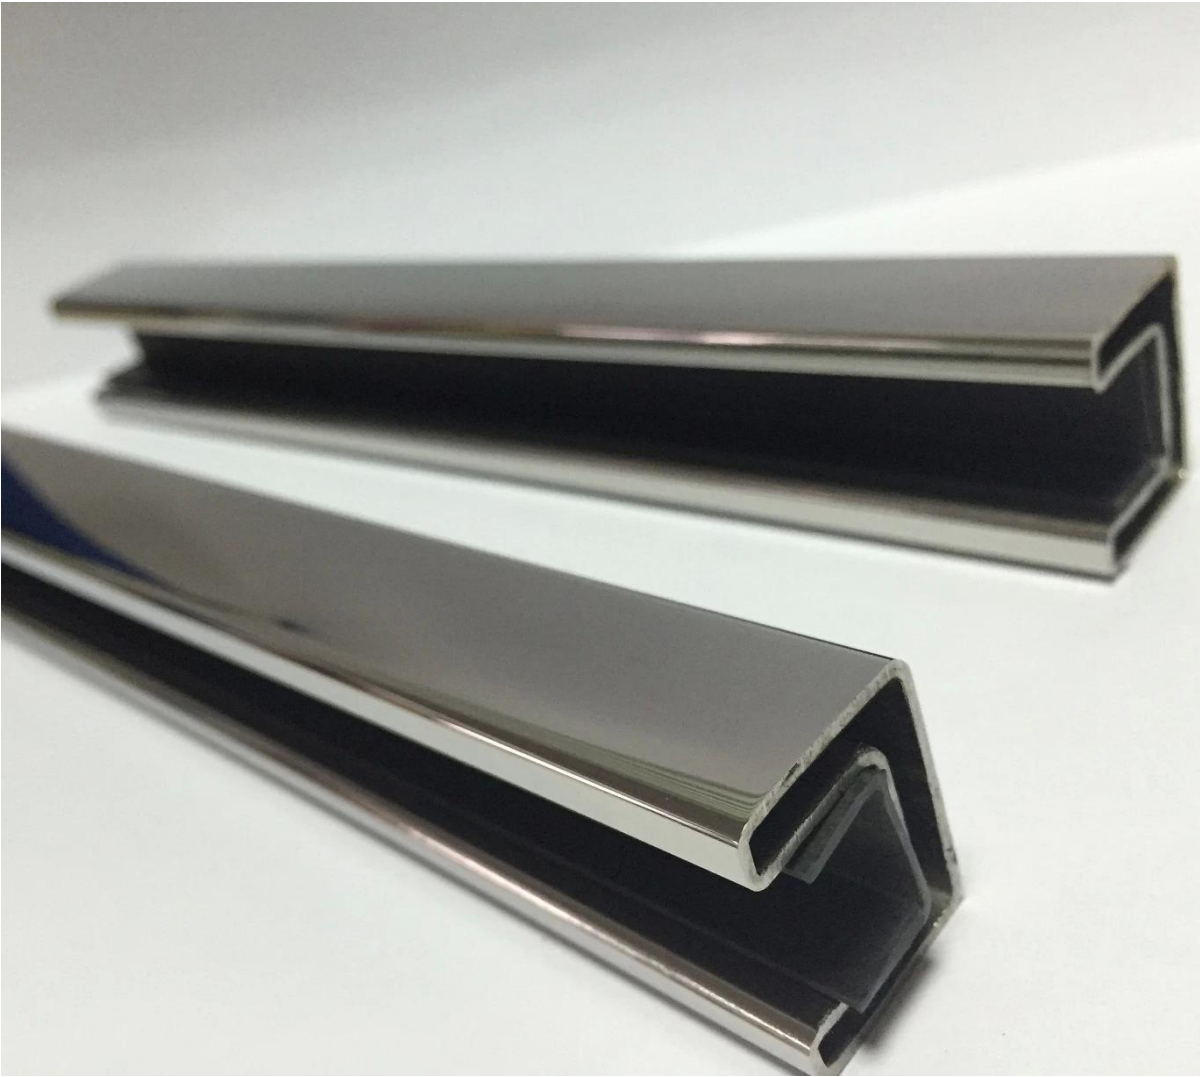

balcony glass railing stainless steel mini top handrail

material: stainless steel 304/316

finish: satin or mirror

dimension: 20*25mm, groove 14*14mm

5.8 meter per length

handrail fittings

balcony glass railing