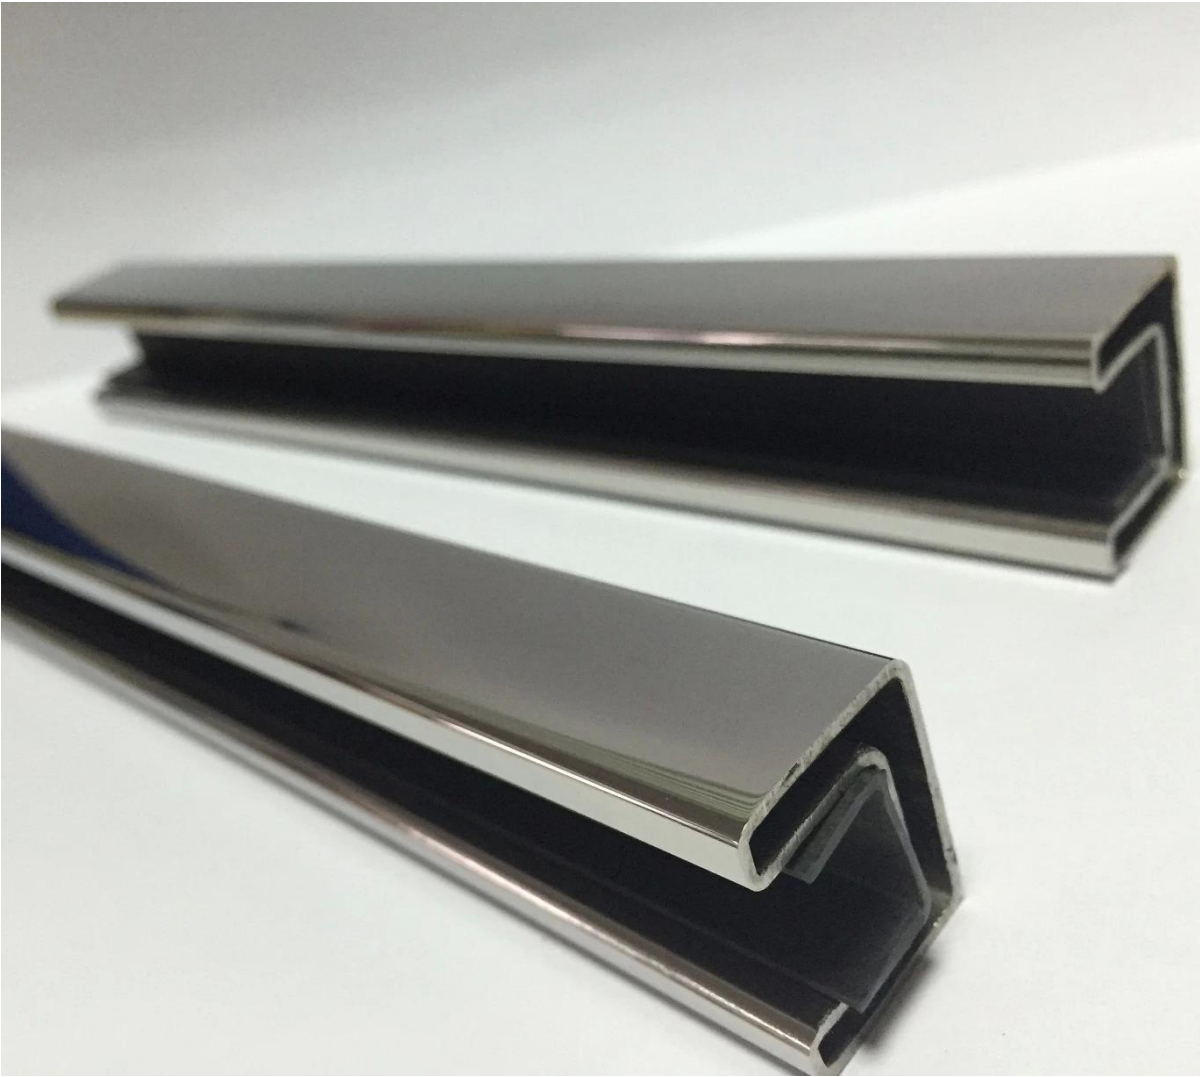

balcony glass railing stainless steel mini top handrail

material: stainless steel 304/316

finish: satin or mirror

diamension: 20\*25mm, groove 14\*14mm

5.8 meter per length

handrail fittings

balcony glass railing