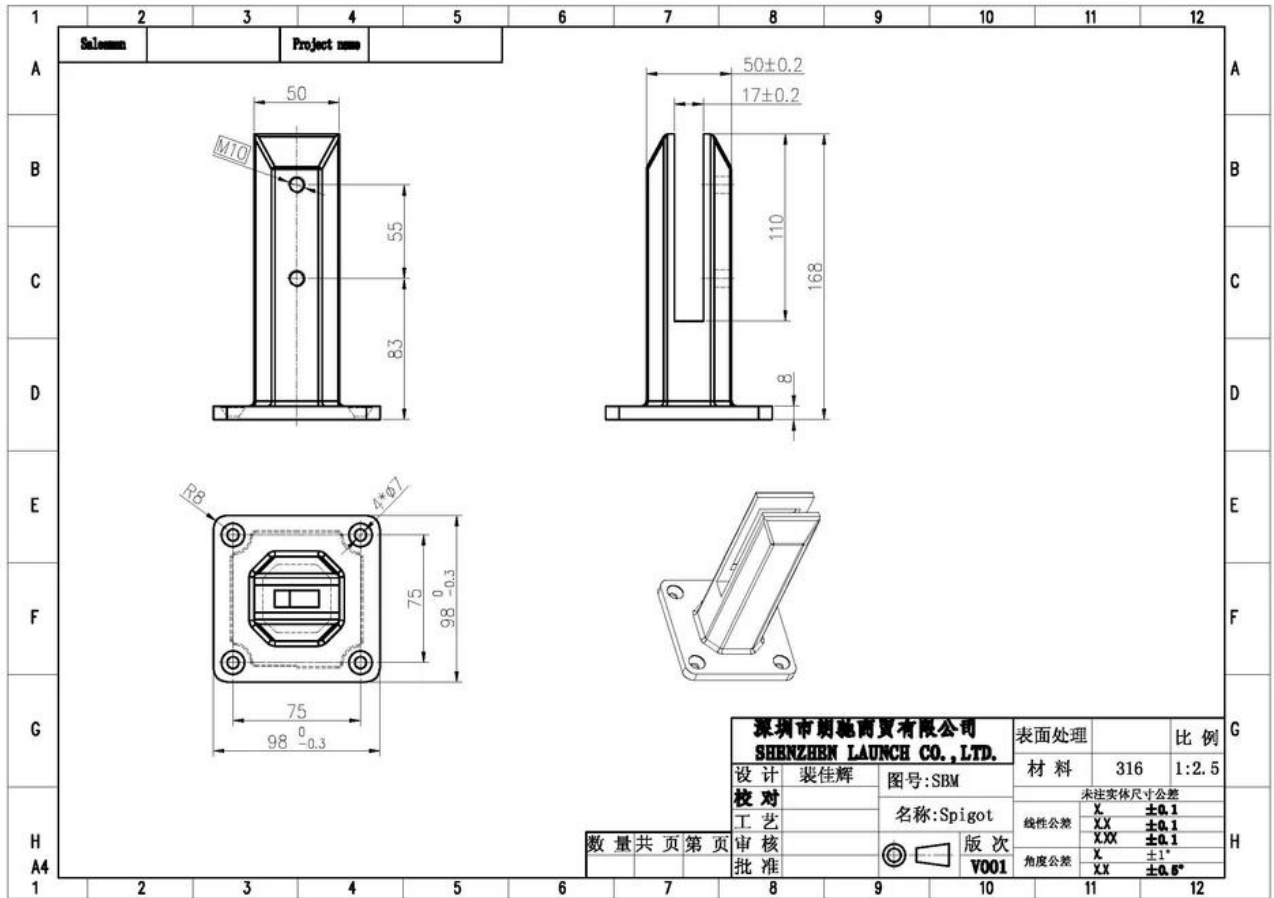

# base plate spigot for frameless pool fence

## SBM: square base plate spigot

**RBM: round base plate spigot**