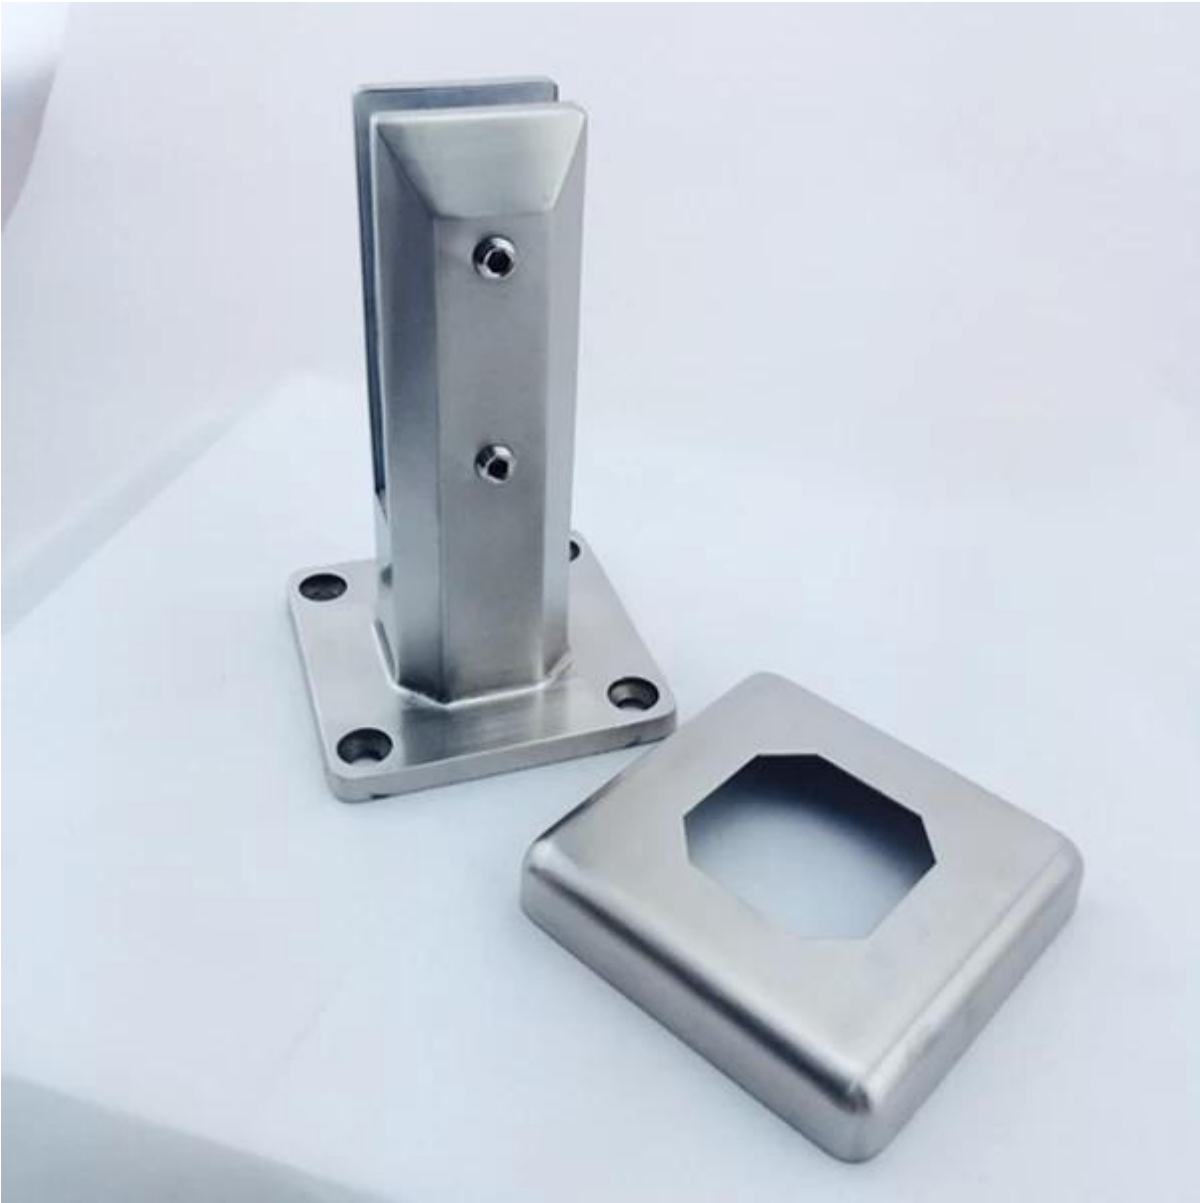

# base plate spigot for frameless pool fence

## SBM: square base plate spigot

**RBM: round base plate spigot**