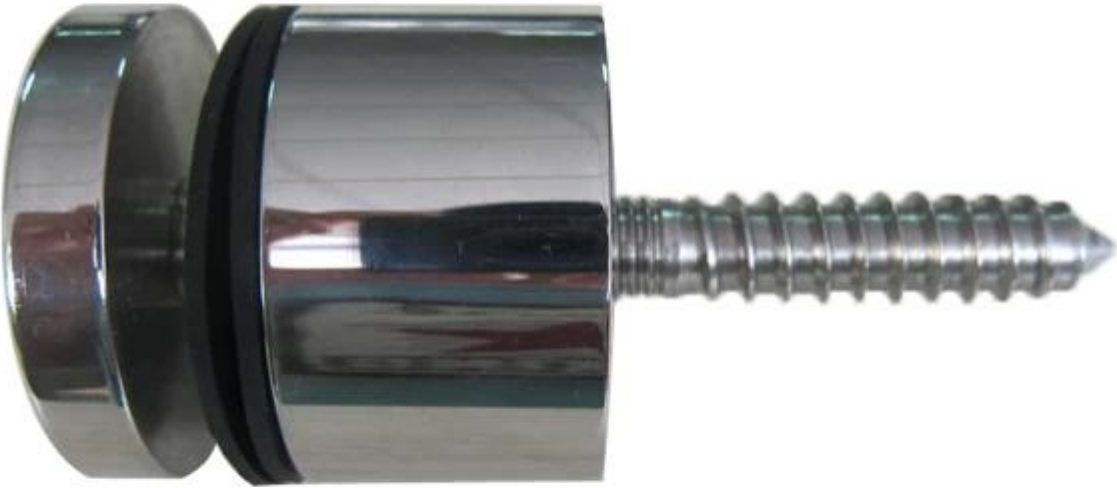

brushed stainless steel 2 inch glass standoff bracket for frameless glass railings for staircase balcony etc.

Specs. for **brushed stainless steel 2 inch glass standoff bracket**

- Model # SF-50
- Delivery : 1-2 weeks
- Material : 316 stainless steel
- brushed finish / polished finish
- 50 x12mm cap , 50x30mm cap
- M12 x120 bolt for concrete mount
- M8 x 72 lag screw for wood mount

Photo of brushed stainless steel 2 inch glass standoff bracket.

polished finish

KEBIL 科比奥®

brushed finish

photo of [glass standoff bracket wood mount](#)

KEBIL 科比奥®

Packaging of glass standoff bracket .

Project photo for glass railing standoff .