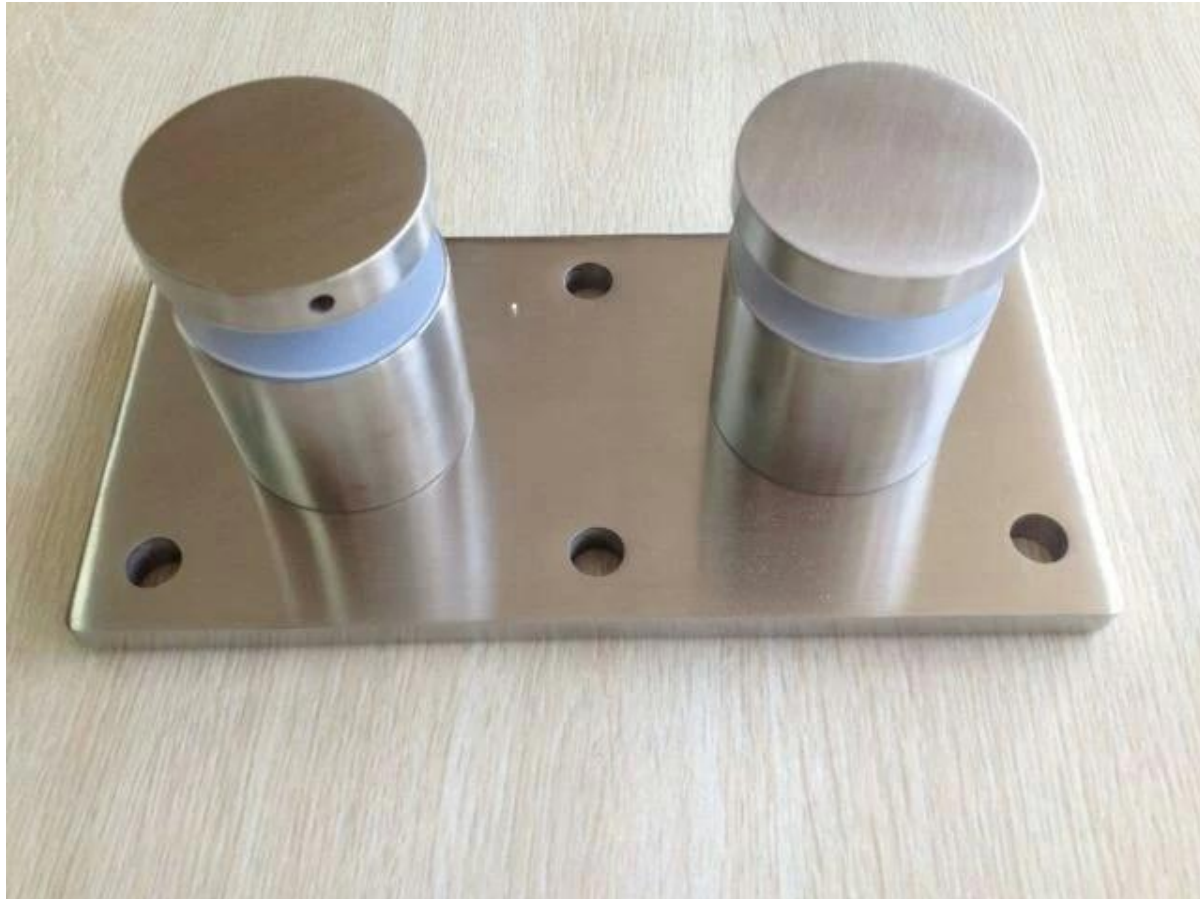

Brushed stainless steel 316 toughened tempered glass railing standoff bracket with mounting plate

Twins glass standoff pin is generally used for big size glass.
Balcony railing ,Deck railing, Staircase railing would prefer to use glass standoff.

Here are some pictures: