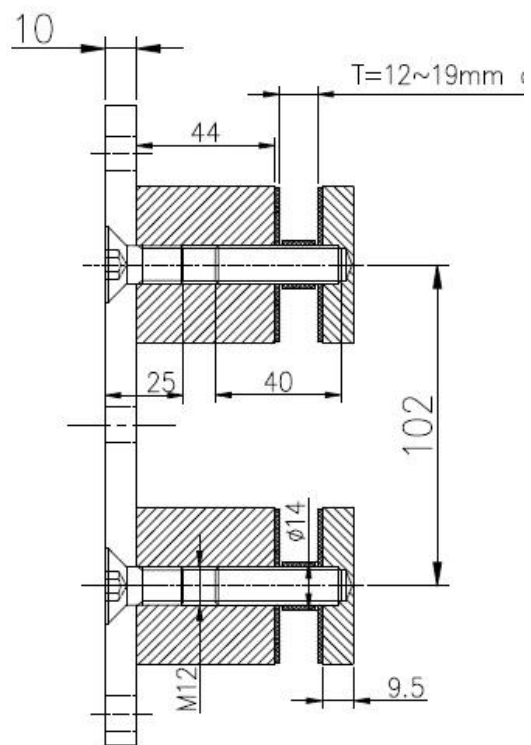

深圳市朗驰商贸有限公司