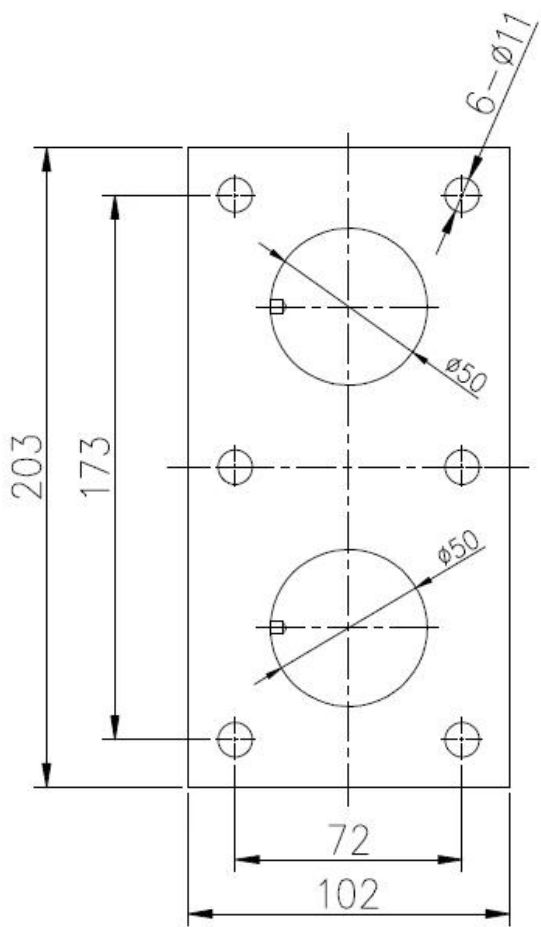

深圳市朗驰商贸有限公司