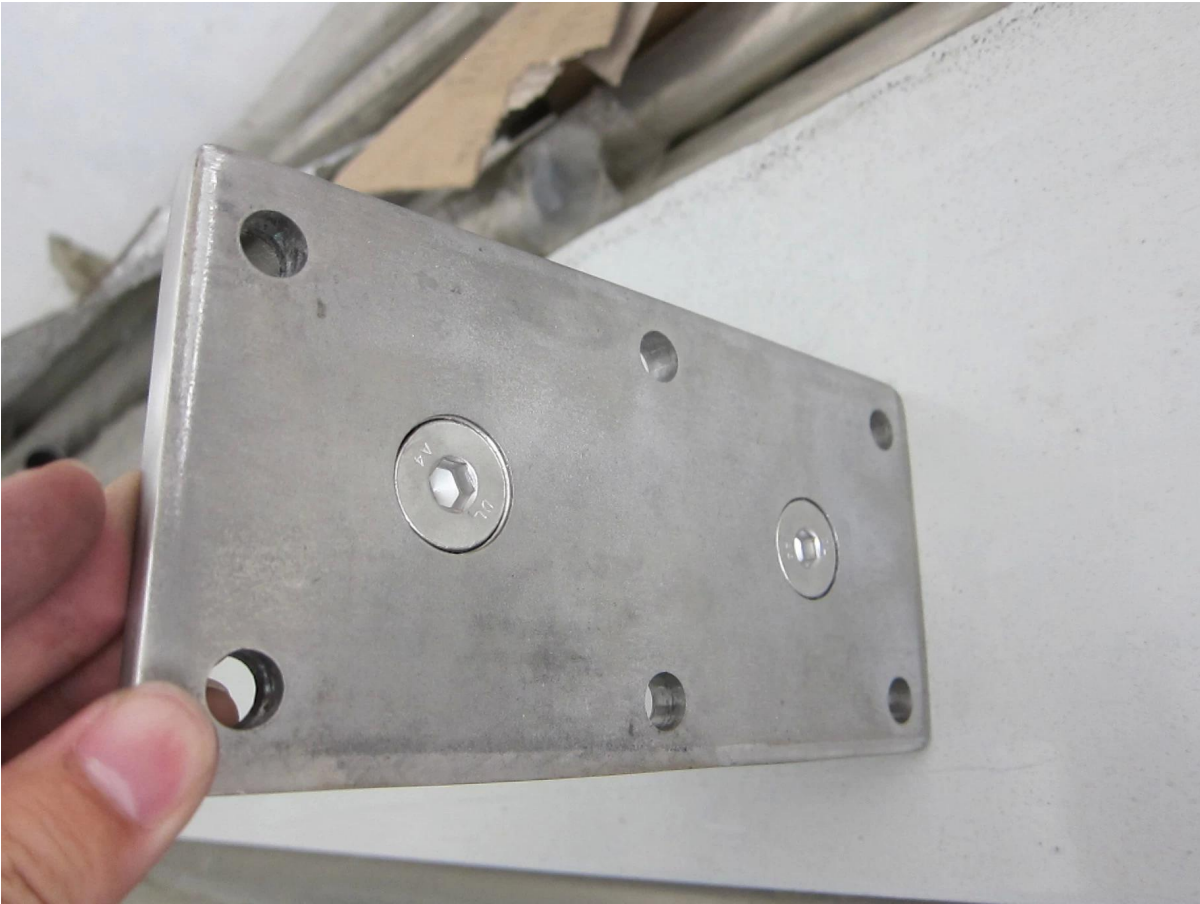

深圳市朗驰商贸有限公司