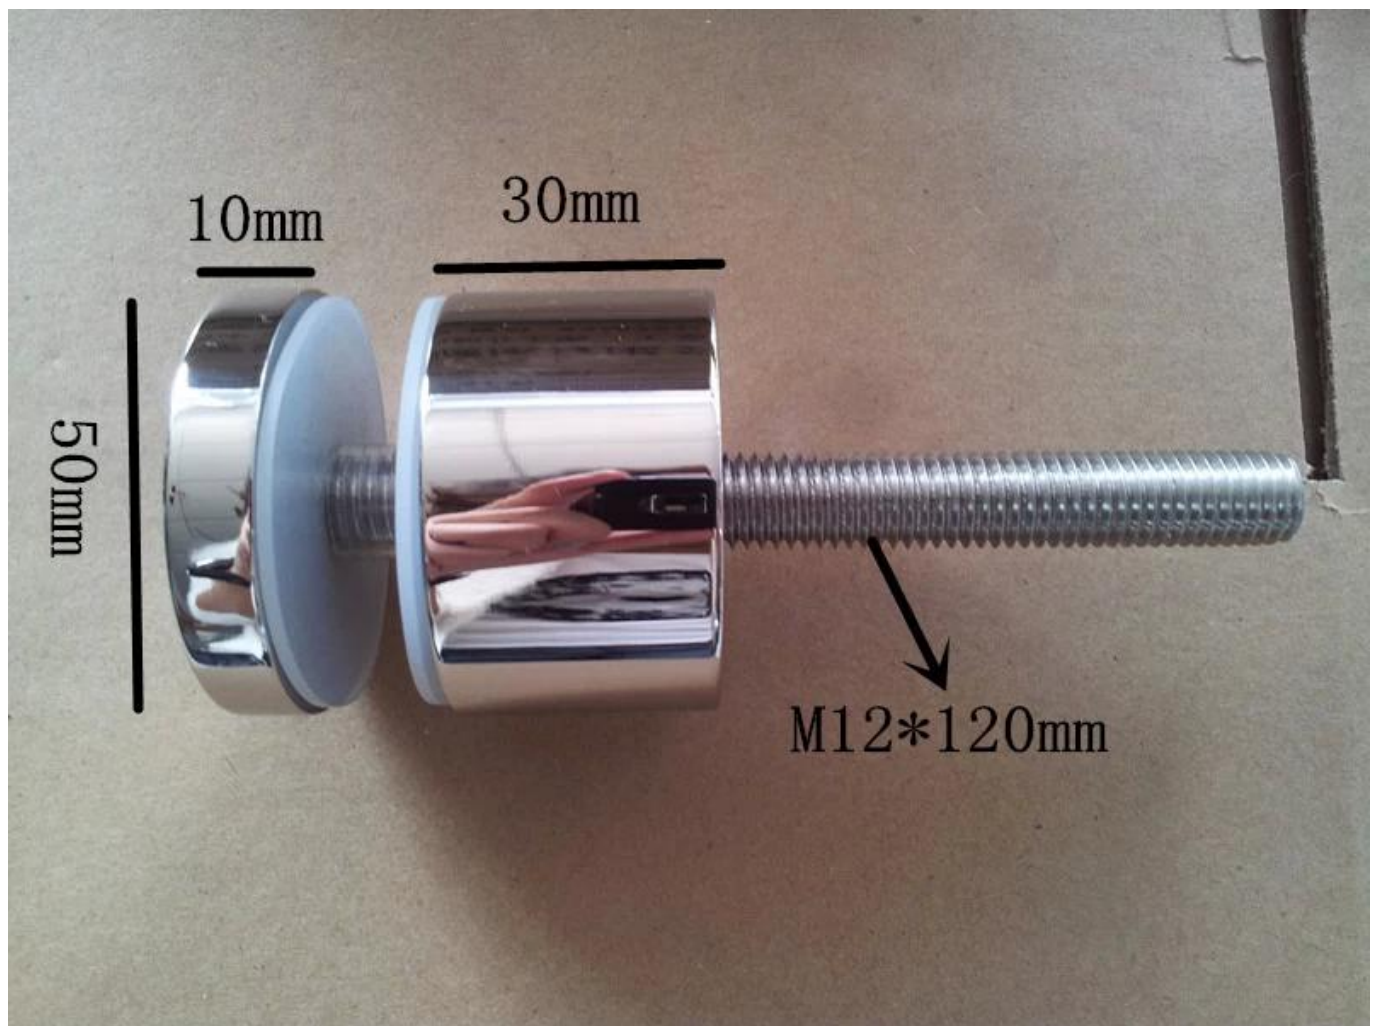

brushed stainless steel glass standoff bracket for staircase railings

Specifications :

- Stock for immediate delivery (please contact us to make sure stock is available)
- Brand new
- MOQ 10 pcs
- 316 stainless steel brushed or polished
- 2 inch diameter for 1/2 inch glass
- dimension as per below drawing

photos for brushed stainless steel glass standoff bracket for staircase railings

SF-50