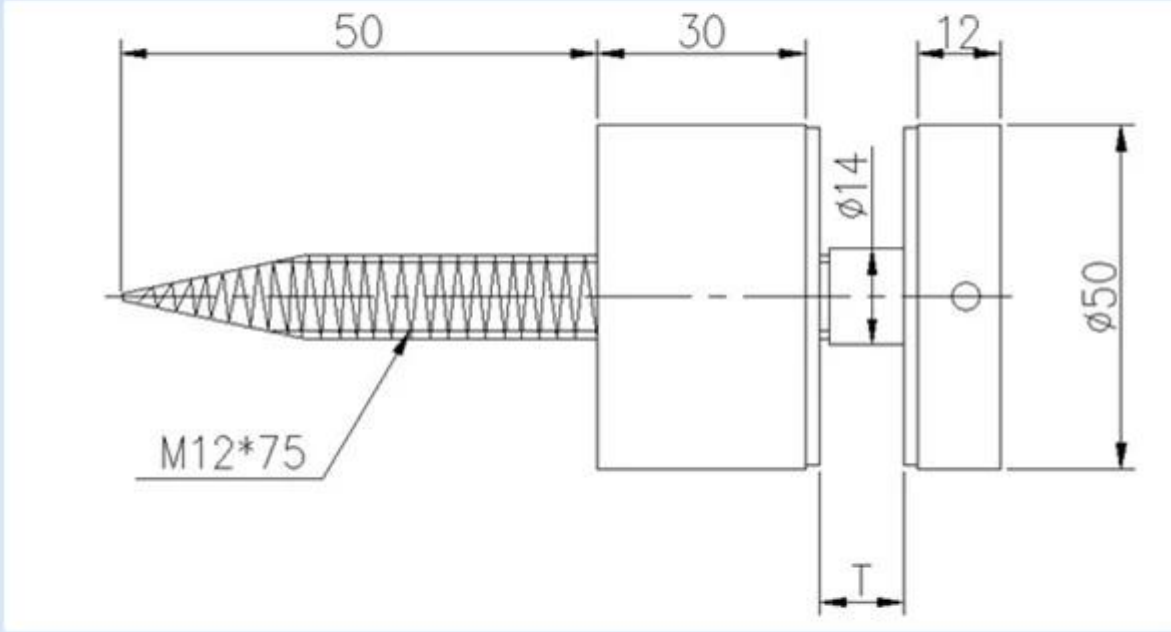

brushed stainless steel glass standoff bracket for staircase railings

Specifications :

- Stock for immediate delivery (please contact us to make sure stock is available)
- Brand new
- MOQ 10 pcs
- 316 stainless steel brushed or polished
- 2 inch diameter for 1/2 inch glass
- dimension as per below drawing

photos for brushed stainless steel glass standoff bracket for staircase railings

SF-50