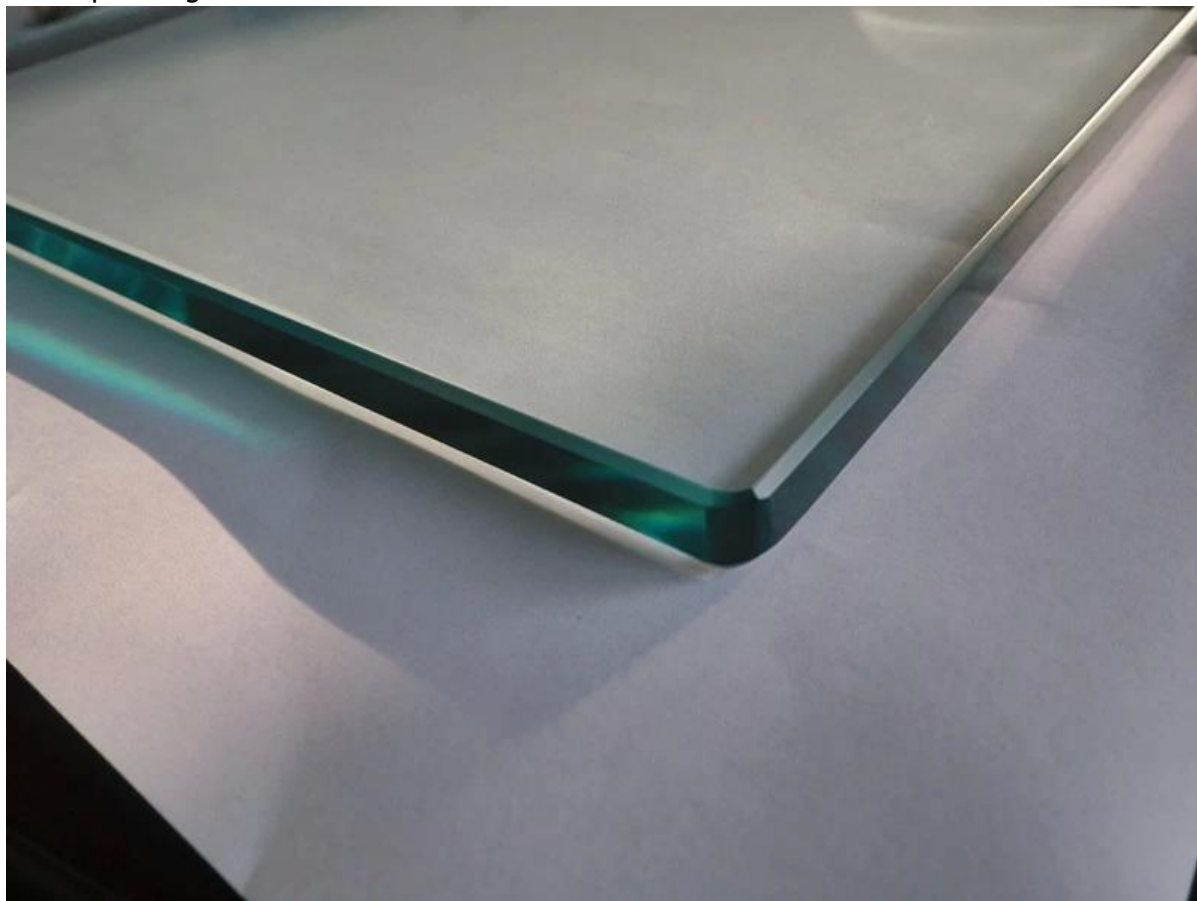

1/2" frameless glass pool fence systems includes tailor-made tempered glass panels and stainless steel mini post, glass hinge and latch for glass gate.

Stainless steel mini post can be both base plate and core drill type for concrete and timber decking, available in brushed and mirror finish.

All glass panels are with safety corner, cut into sizes.

Product show

1. tempered glass

2. mini post

base plate type

SS316 grade square base plate glass spigot for balcony china facotry, china
square glass spigot with cover plate for pool fence

mirror finish glass spigot square

core drill type

RCM round core drill spigot satin

square glass spigot

3.project pic

frameless glass balustrade

pool fence with square spigot

pool fence with round spigot