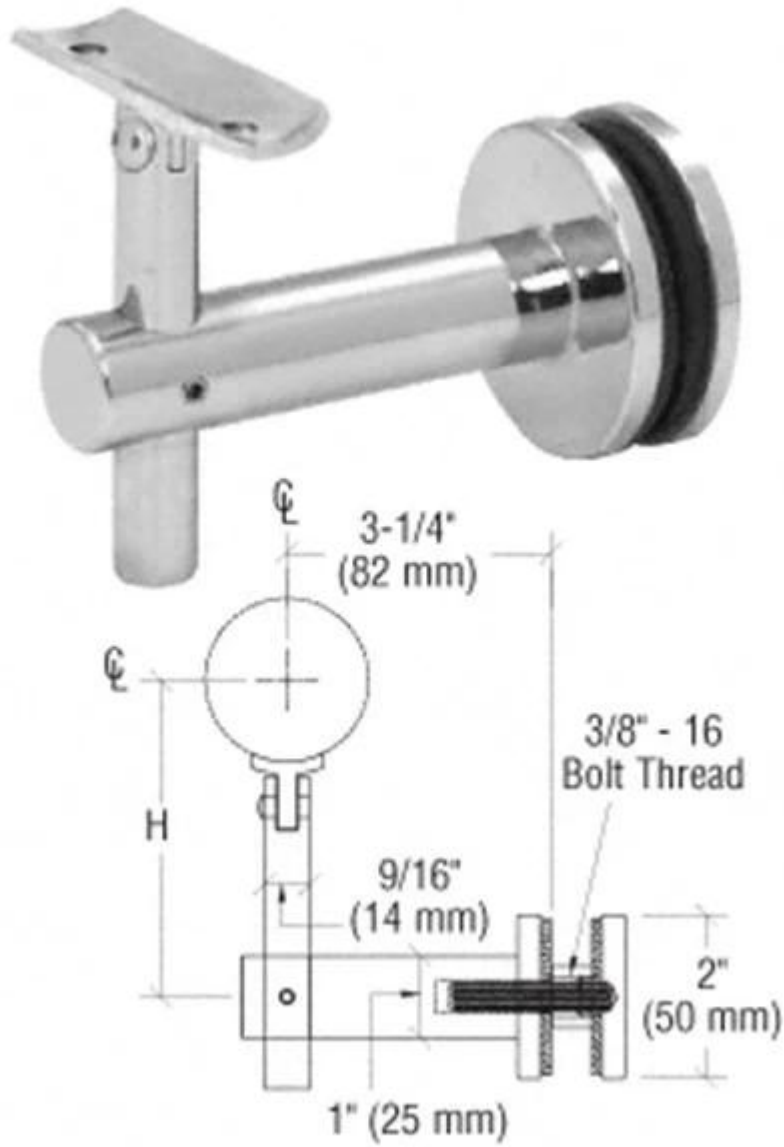

China adjustable stainless steel 12mm glass to handrail bracket is made of stainless steel 304 and 316 material to suit indoor and outdoor use. The bracket is widely used for holding glass and top handrail of stair and balcony. It is adjustable to meet you needs.

Product show:  
glass bracket drawing

1.glass bracket in a mirror finish

2.glass bracket in a satin finish

3.project pic of glass bracket  
for outdoor steps,square top handrail

bracket to support round top handrail