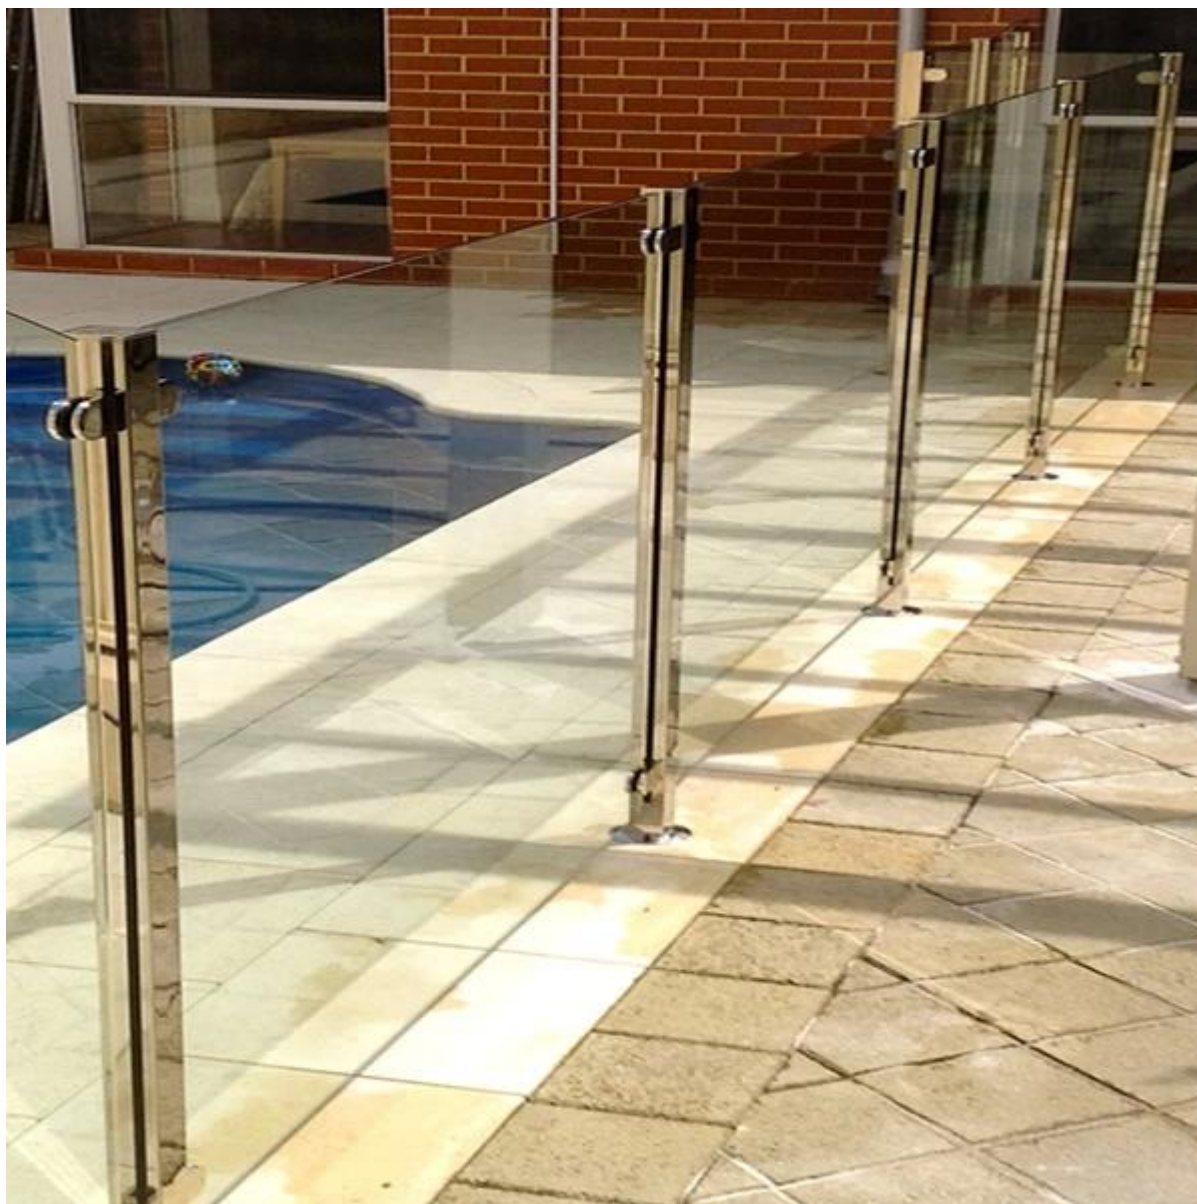

different designs for your choice

Other railing design

[stainless steel handrail system with cross bar infill china manufacturer for stair](#)

stainless steel handrail with cross bar

[china out glass railing fittings for balcony and stair,china out glass railing accessories for swimming pool fence](#)

glass balustrade with standoff