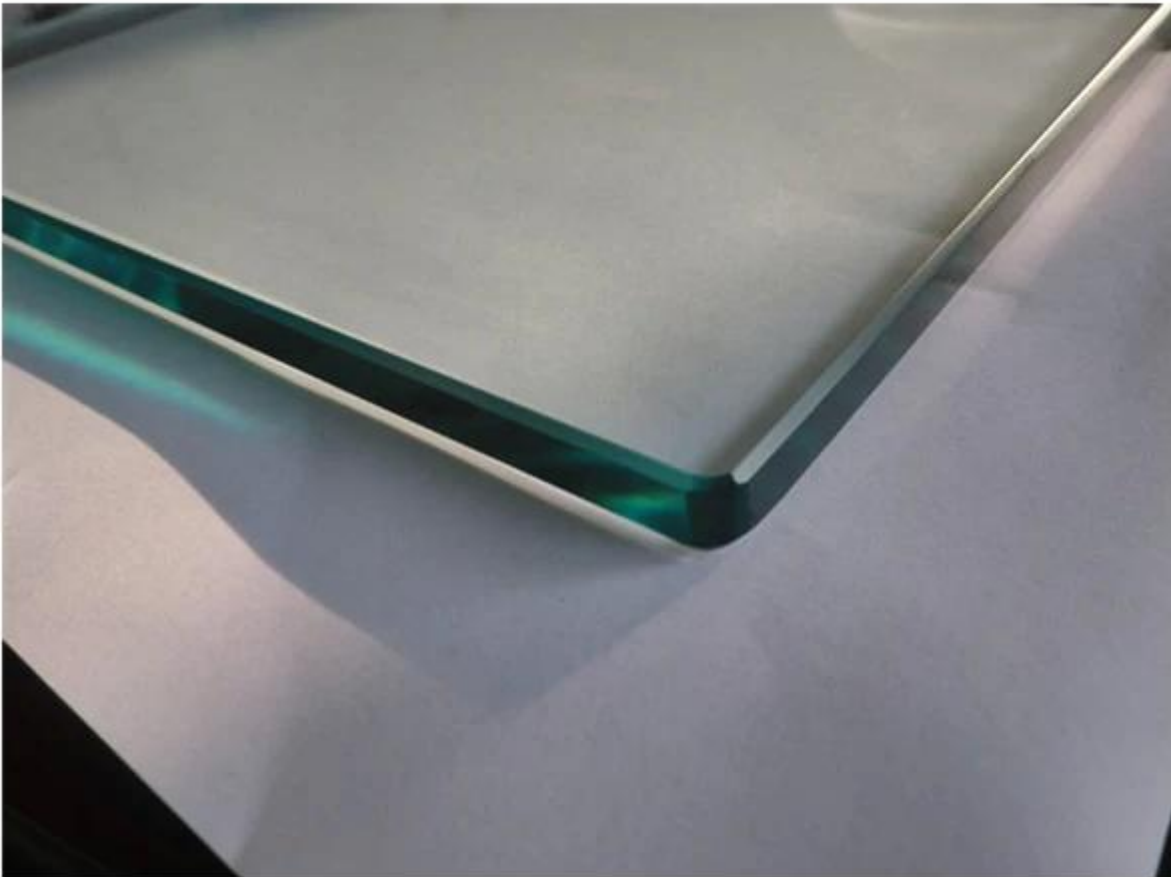

1/2" frameless glass balcony balustrade system has become more and more popular. This style can give you a full view from the balcony. We do custom-made service for the 1/2" tempered glass panel with edges polished. All glass spigots are made of 316 marine grade stainless steel material, which is rust proof in wet weather. What is more, there is no holes required in the glass panel. It is friction type which is very easy for installation and zero cost for maintenance.

Product show:

1. tempered glass with polished edges

2. stainless steel 316 grade [glass spigot base plate](#) and