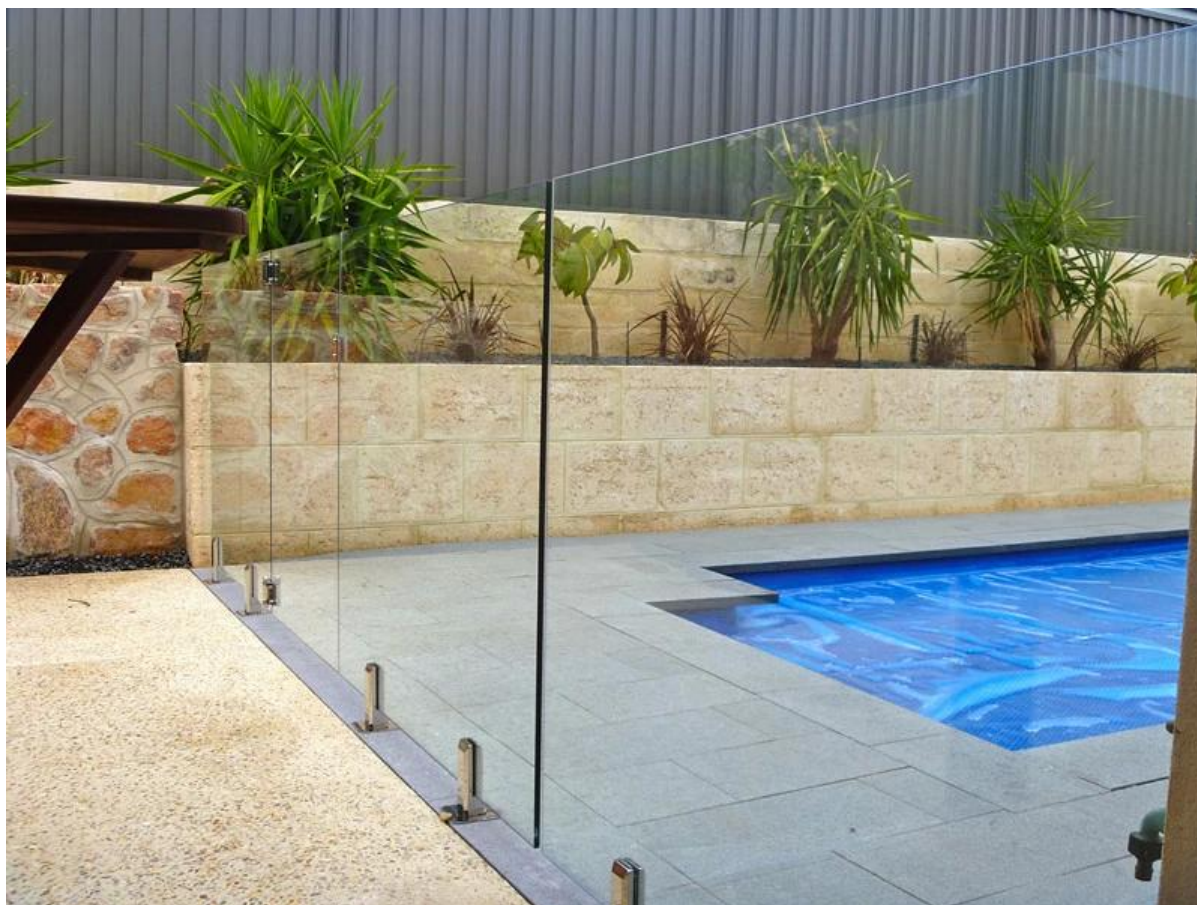

China supplier stainless steel spigot

Features:

item name	glass spigot
spigot application	for swimming pool fence , frameless glass railing , deck glass railing .
spigot material	stainless steel 316
spigot quality	high quality, can be used near pool or sea,in rainy,snowy and windy weather
spigot finishing	satin/brushed or mirror polished
suit glass thickness	6mm/8mm/10mm/1076mm,12mm,12.76mm, 13.52mm
spigot types	spigot type 1: round base plate spigot spigot type 2: square base plate spigot spigot type 3: round core drill spigot spigot type4: square core drill spigot
spigot Model Number	RBM: round base plate spigot SBM: square base plate spigot RCM: round core drill spigot SCM: square core drill spigot
spigot package	plastic bag+small white box+carton 1 spigot for 1 white box 10 or 12 spigots for a carton
spigot weight	1.65kg for RBM: round base plate spigot 2.1kg for SBM: square base plate spigot 1.85kg for RCM: round core drill spigot 1.97kg for SCM: square core drill spigot
mass production lead time	20-25 days
MOQ	1 set
shipping method	shipment is sent by courier like DHL, UPS,FEDEX etc for small quantity; shipment is sent by sea/vessel for big quantity
trade terms:	EXW,FOB,CNF,C&F,CIF etc
payment terms:	T/T(50/50;30/70),western union,alibaba escrow

Model: RBM (round base plate)

Model: SBM (square base plate)

Packing□

4 types spigot□

Project Photos for your reference□

1. stainless steel spigot for balcony glass railing design:

2. stainless steel spigot for swimming pool design: