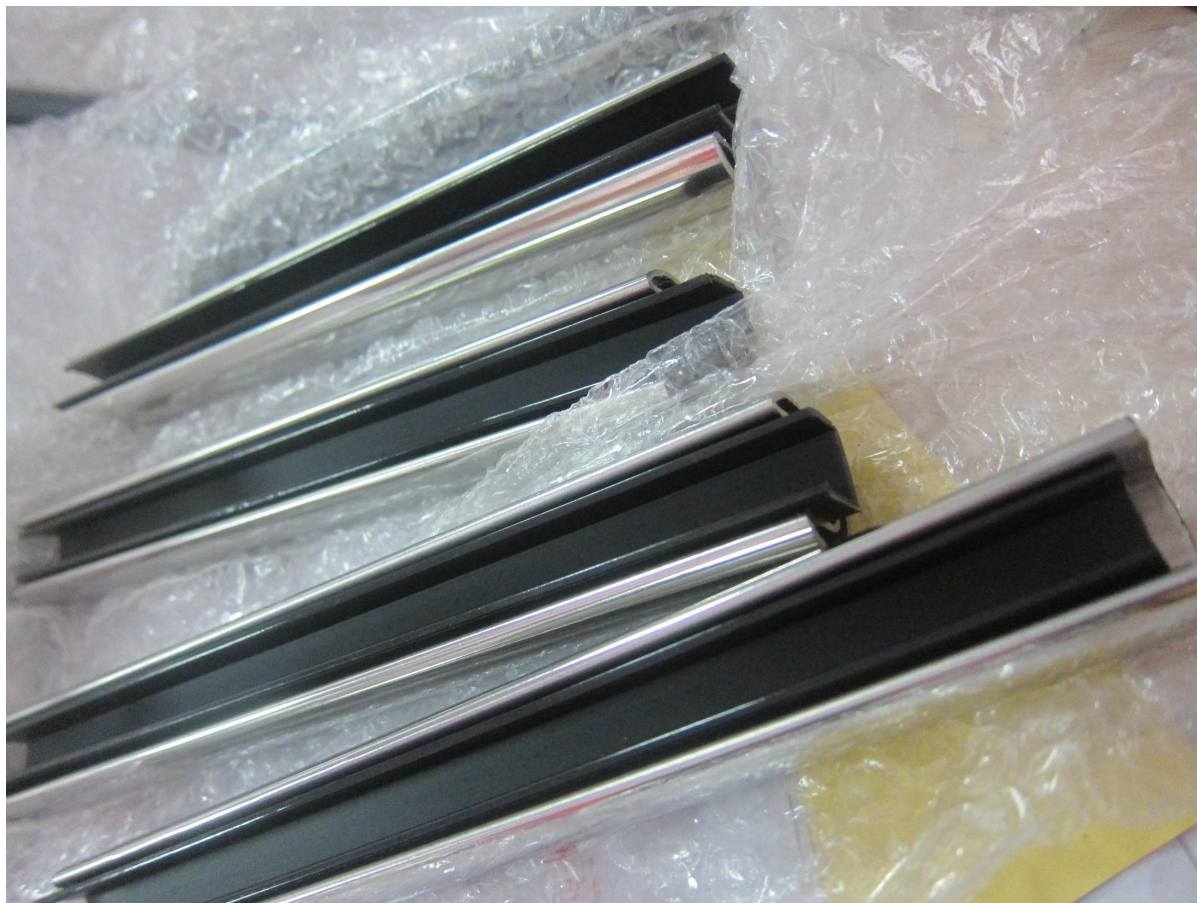

china supplier square stainless steel handrail fittings for 8-13.52mm glass

1. china supplier square stainless steel handrail fittings for 8-13.52mm glass railing description,

Material: stainless steel 304/316/316L

Finish: Brushed or Mirror polished

For glass thickness : 8-13.52mm thickness

Dimension: Square shape, 25*20mm, groove 14*14mm,

5.8 meter per length , or as per your requirement cut into sections

2. china supplier square stainless steel handrail fittings for 8-13.52mm glass railing details:

Square slot handrail series

china supplier square stainless steel handrail fittings for 8-13.52mm glass railing photos,

3. china supplier square stainless steel handrail fittings for 8-13.52mm glass railing project:

4. china supplier square stainless steel handrail fittings for 8-13.52mm glass railing package:

5. Round stainless steel handrail fittings for 8-13.52mm glass railing:
[javascript:void\(0\);/*1469676973592*/](javascript:void(0);/*1469676973592*/)