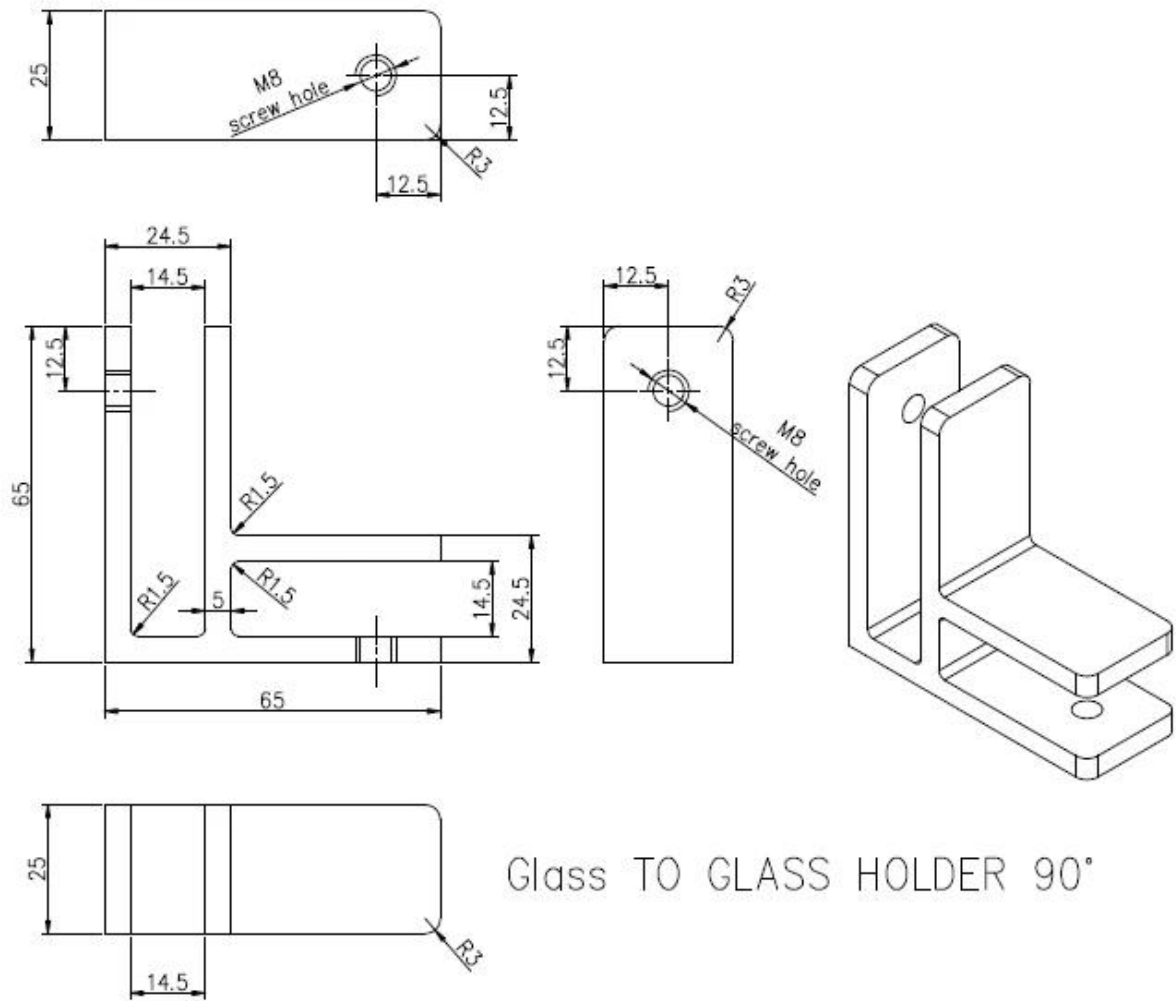

For frameless swimming pool /balcony glass railings corner 90 degree glass clamp for 10- 12mm glass panels .

**Features of corner 90 degree glass clamp-**

- For 10-12mm glass panels
- 304/316 stainless steel
- used at corner to make the glass fence more stable
- Model No. CB-90B
- No need glass holes , friction fit

**Production of corner 90 degree glass clamp -**

**screws for corner 90 degree glass clamp for 12mm glass -**