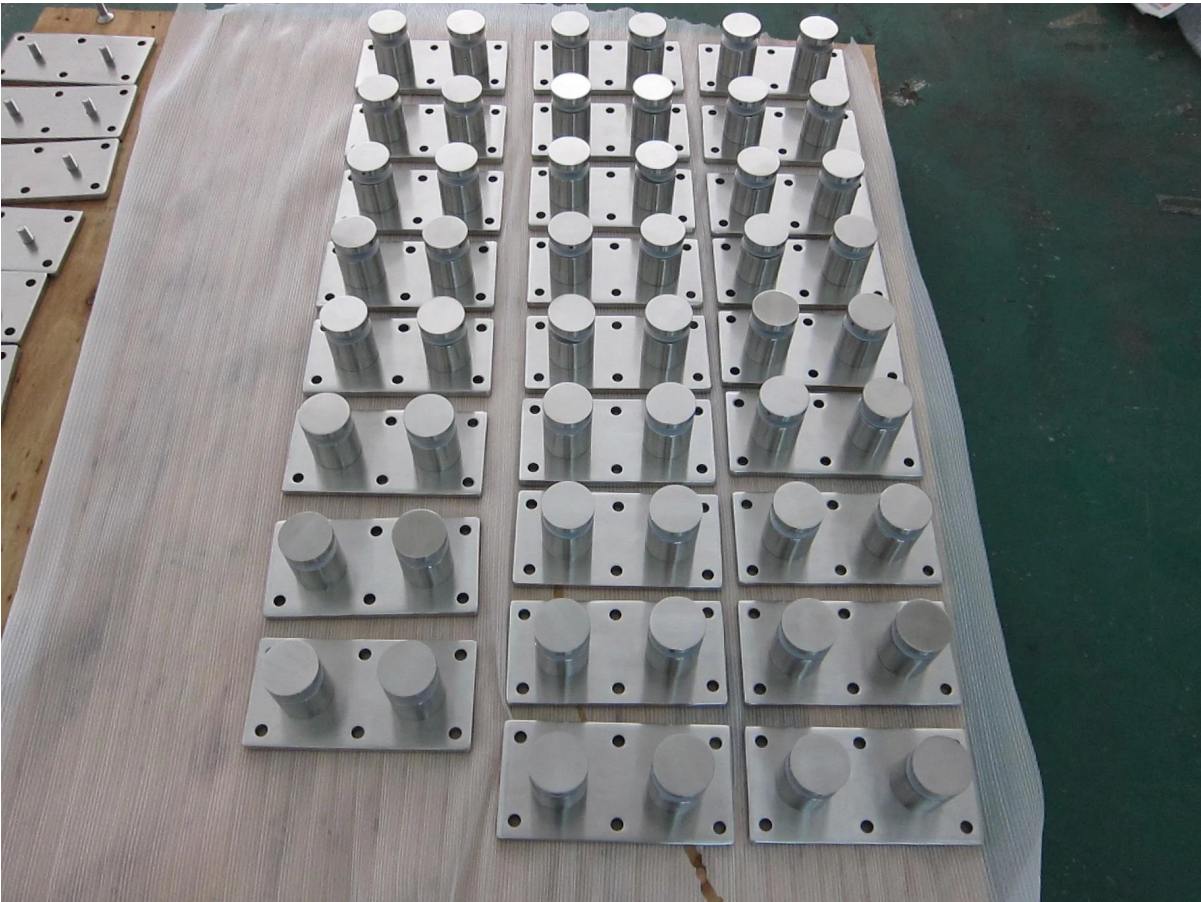

[2. Model No: SF-50T cr laurence standoffs, glass mounting hardware, stainless steel standoffs glass fittings details:](#)

1. one set includes two pieces of standoffs and one piece of stainless plate bracket
2. steel plate 200x100mm size;
3. one standoff includes two gaskets and one sleeve
4. one stainless steel plate with six holes drilled for M10 bolt
5. For steel application or wood application

[3. Glass satndoff photos for your check:](#)

Plate size as below :

深圳市朗馳商貿有限公司 SHENZHEN LAUNCH CO., LTD.	Surface treatment	Satin	Prop
--	----------------------	-------	------

[4. Glass railing with standoff bracket project for your reference:](#)