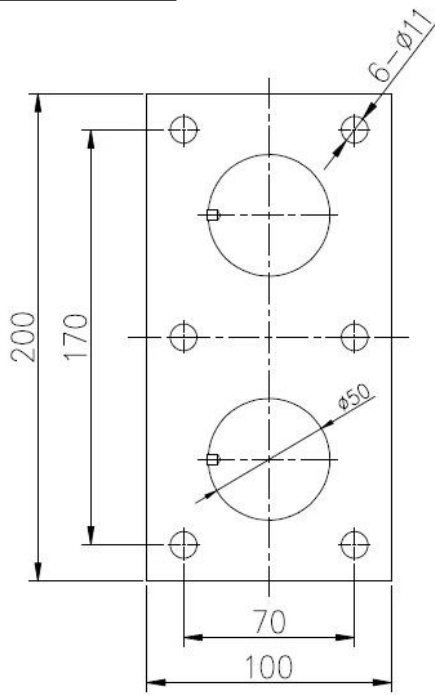

[2. Model No: SF-50T cr laurence standoffs, glass mounting hardware, stainless steel standoffs glass fittings details:](#)

1. one set includes two pieces of standoffs and one piece of stainless plate bracket
2. steel plate 200x100mm size;
3. one standoff includes two gaskets and one sleeve
4. one stainless steel plate with six holes drilled for M10 bolt
5. For steel application or wood application

[3. Glass satndoff photos for your check:](#)

Plate size as below :

深圳市朗馳商貿有限公司 SHENZHEN LAUNCH CO., LTD.	Surface treatment	Satin	Prop
--	----------------------	-------	------

[4. Glass railing with standoff bracket project for your reference:](#)