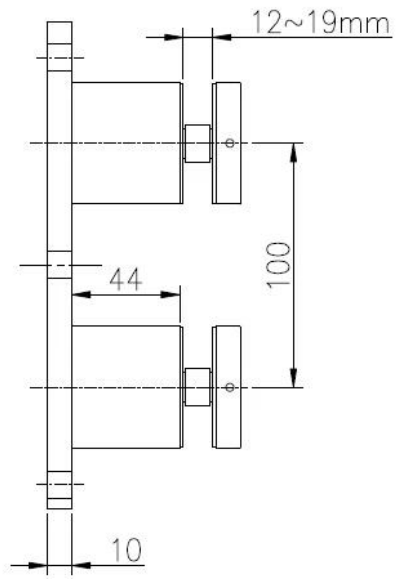

[2. Model No: SF-50T cr laurence standoffs, glass mounting hardware, stainless steel standoffs glass fittings details:](#)

1. one set includes two pieces of standoffs and one piece of stainless plate bracket
2. steel plate 200x100mm size;
3. one standoff includes two gaskets and one sleeve
4. one stainless steel plate with six holes drilled for M10 bolt
5. For steel application or wood application

[3. Glass satndoff photos for your check:](#)

Plate size as below :

深圳市朗馳商貿有限公司 SHENZHEN LAUNCH CO., LTD.	Surface treatment	Satin	Prop
--	----------------------	-------	------

[4. Glass railing with standoff bracket project for your reference:](#)