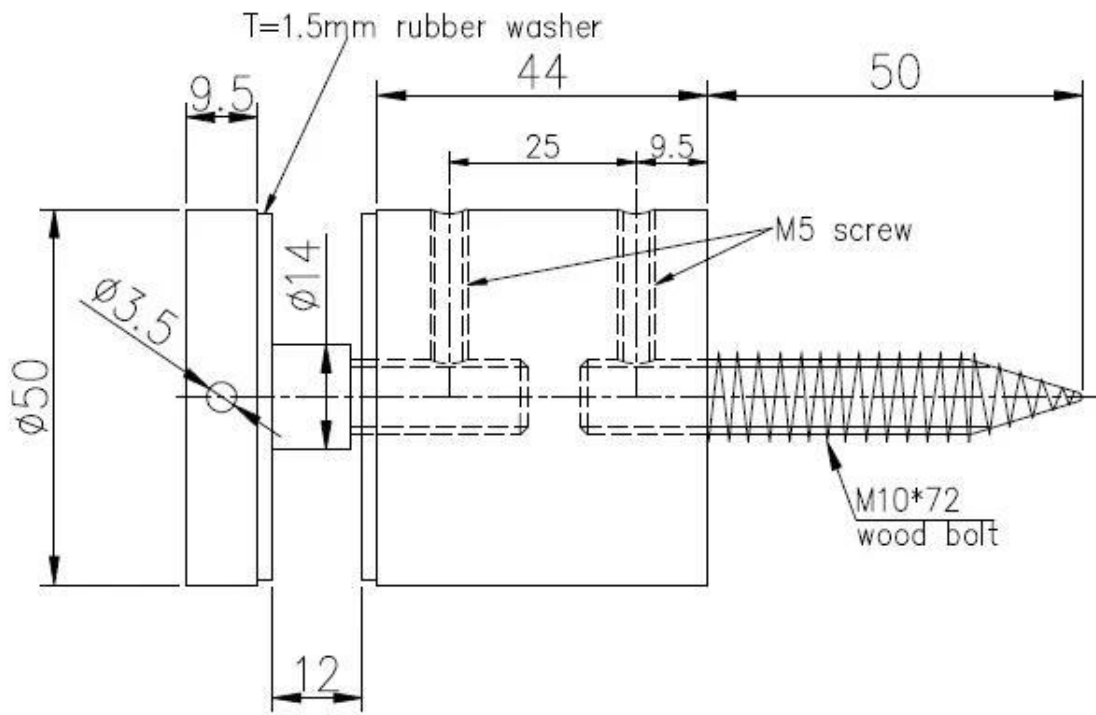

custom cr laurence design standoff for frameless glass staircase balcony

Standoff specifications :

- Material: Stainless steel 316
- Finish: Brushed
- Diameter 2''(50mm) x 1-3/4''(44mm) long base, 3/8'' (9.5mm)thickness cap
- 2pcs rubber gasket,1 pc nylon ring
- For use with 1/2'' or 3/4'' (12 or 19mm) thickness glass