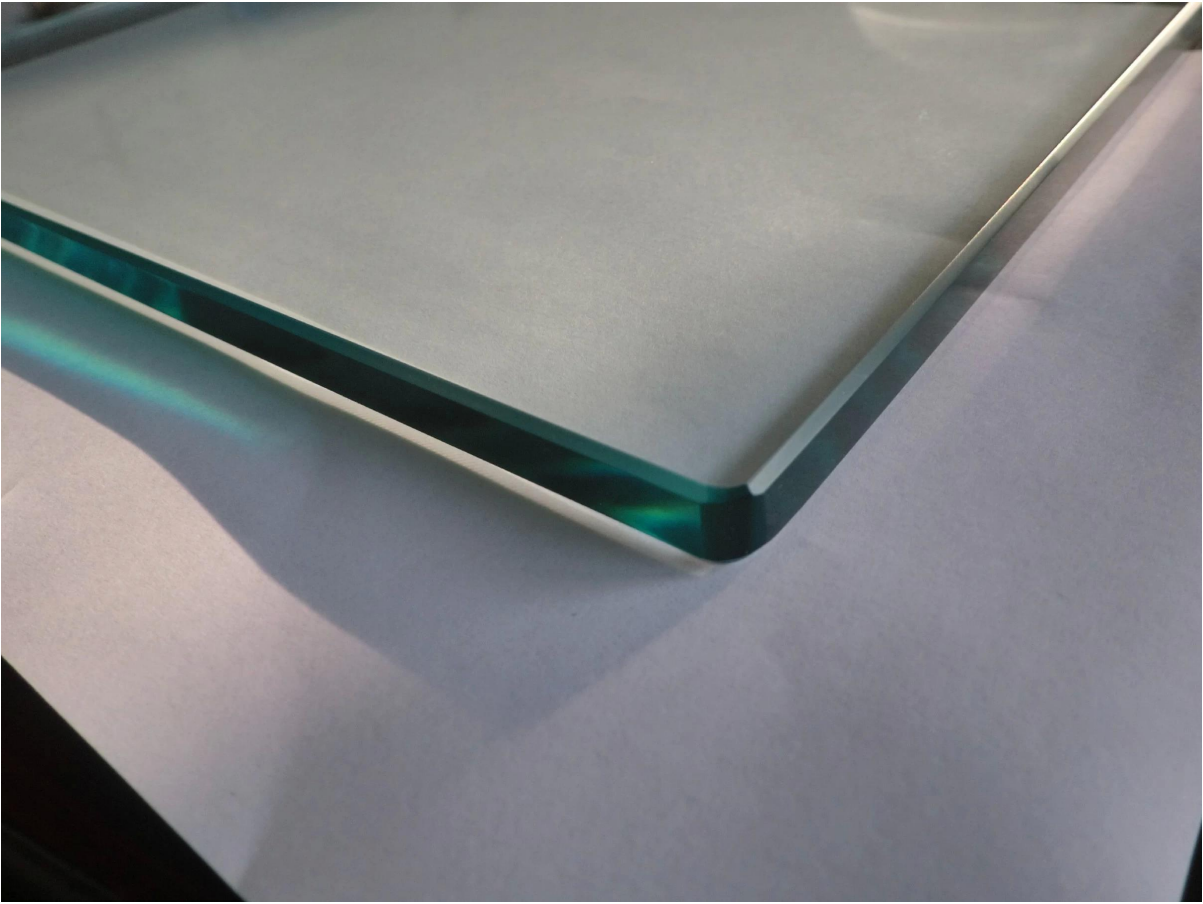

Cut to size 12mm clear tempered glass for glass balcony railings , common glass railing thickness 8mm -12mm .

Specs. for clear tempered glass -

- Glass thickness 8-12mm
- Glass panel size ranges from 100 mm to 2400mm
- Package- each glass panel separated by inserts and packed into a plywood crates
- Certificates - SGS , CG , SGCC

Photos of clear tempered glass -

Clear tempered glass applied on glass railings -