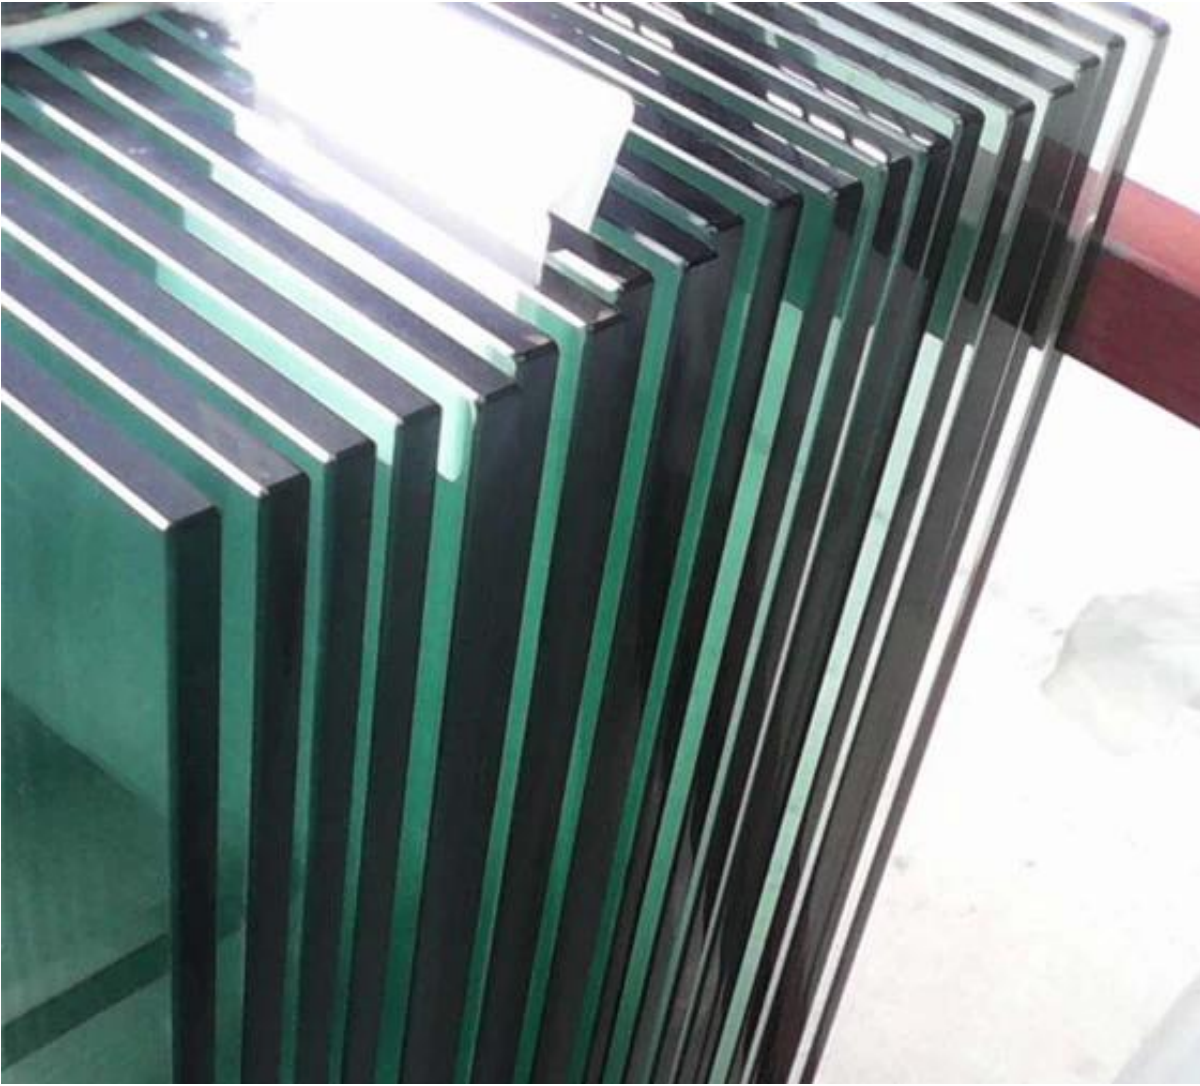

Cut to size 12mm clear tempered glass for glass balcony railings , common glass railing thickness 8mm -12mm .

Specs. for clear tempered glass -

- Glass thickness 8-12mm
- Glass panel size ranges from 100 mm to 2400mm
- Package- each glass panel separated by inserts and packed into a plywood crates
- Certificates - SGS , CG , SGCC

Photos of clear tempered glass -

Clear tempered glass applied on glass railings -