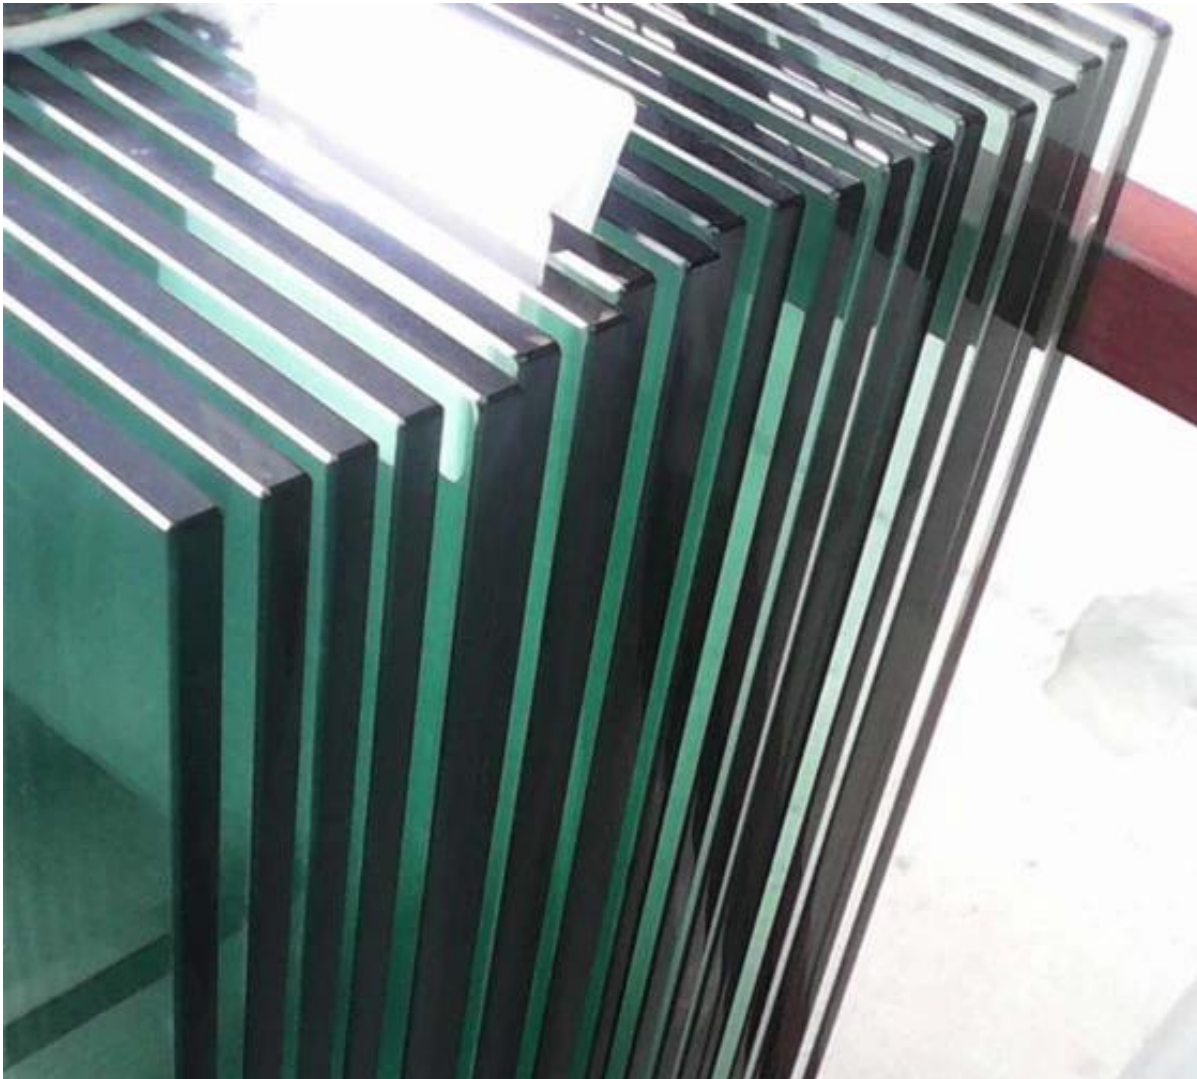

12mm clear tempered glass for glass railings , cut to sizes as per your site dimensions .

#### # Specifications for clear tempered glass

- Thickness can be from 5mm to 19mm
- single sheet clear tempered glass , or laminated tempered glass
- glass size within 1220\*2440mm , we manufacture glass as per dimensions , we don't stock glass panels
- Production time 7 days
- MOQ 50 square meters

#### # Clear tempered glass photos

clear tempered glass with safety edges and round corners

clear tempered glass and ultra-clear tempered glass

frosted tempered glass-

laminated clear tempered glass

tempered glass with white lamination -

tinted tempered glass panels -

Clear tempered glass panels for glass railings-