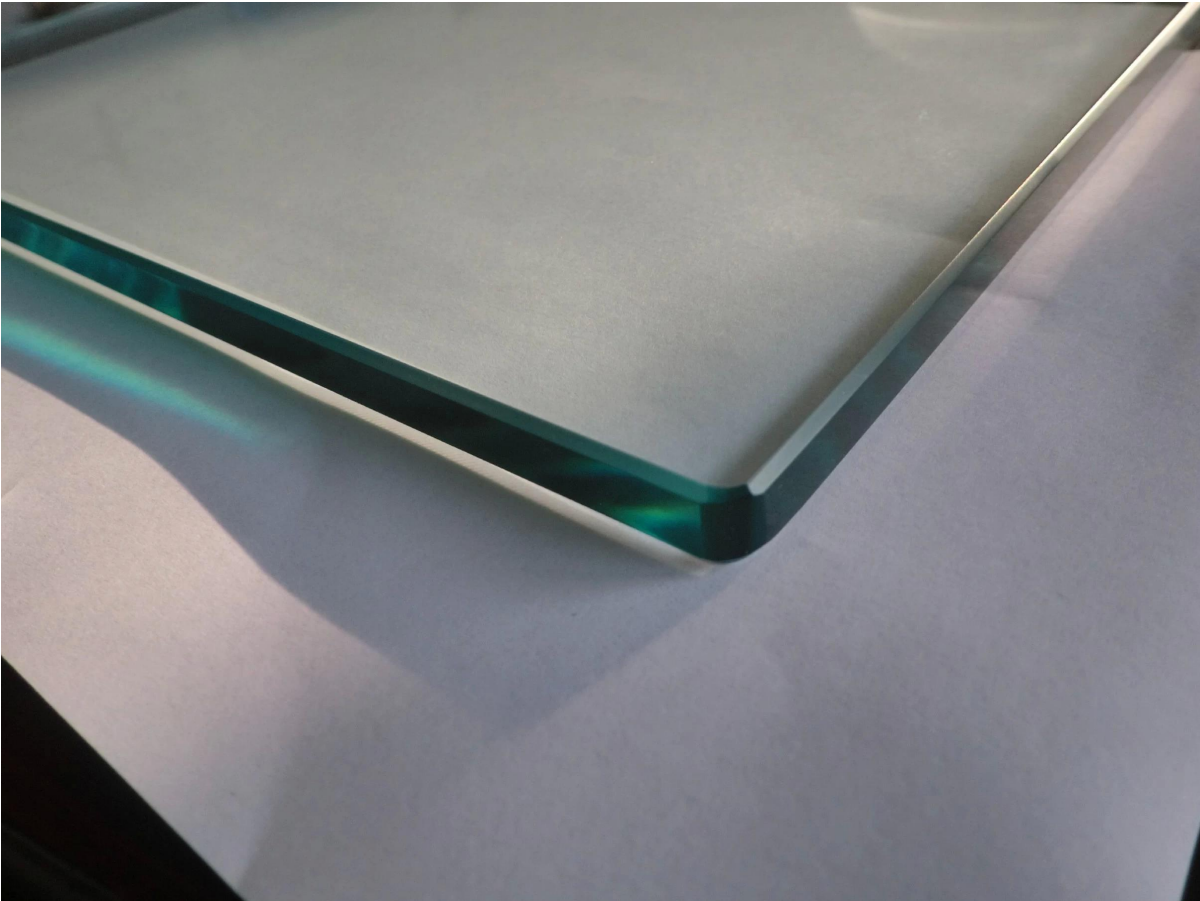

12mm clear tempered glass for glass railings , cut to sizes as per your site dimensions .

#### # Specifications for clear tempered glass

- Thickness can be from 5mm to 19mm
- single sheet clear tempered glass , or laminated tempered glass
- glass size within 1220\*2440mm , we manufacture glass as per dimensions , we don't stock glass panels
- Production time 7 days
- MOQ 50 square meters

#### # Clear tempered glass photos

clear tempered glass with safety edges and round corners

clear tempered glass and ultra-clear tempered glass

frosted tempered glass-

laminated clear tempered glass

tempered glass with white lamination -

tinted tempered glass panels -

Clear tempered glass panels for glass railings-