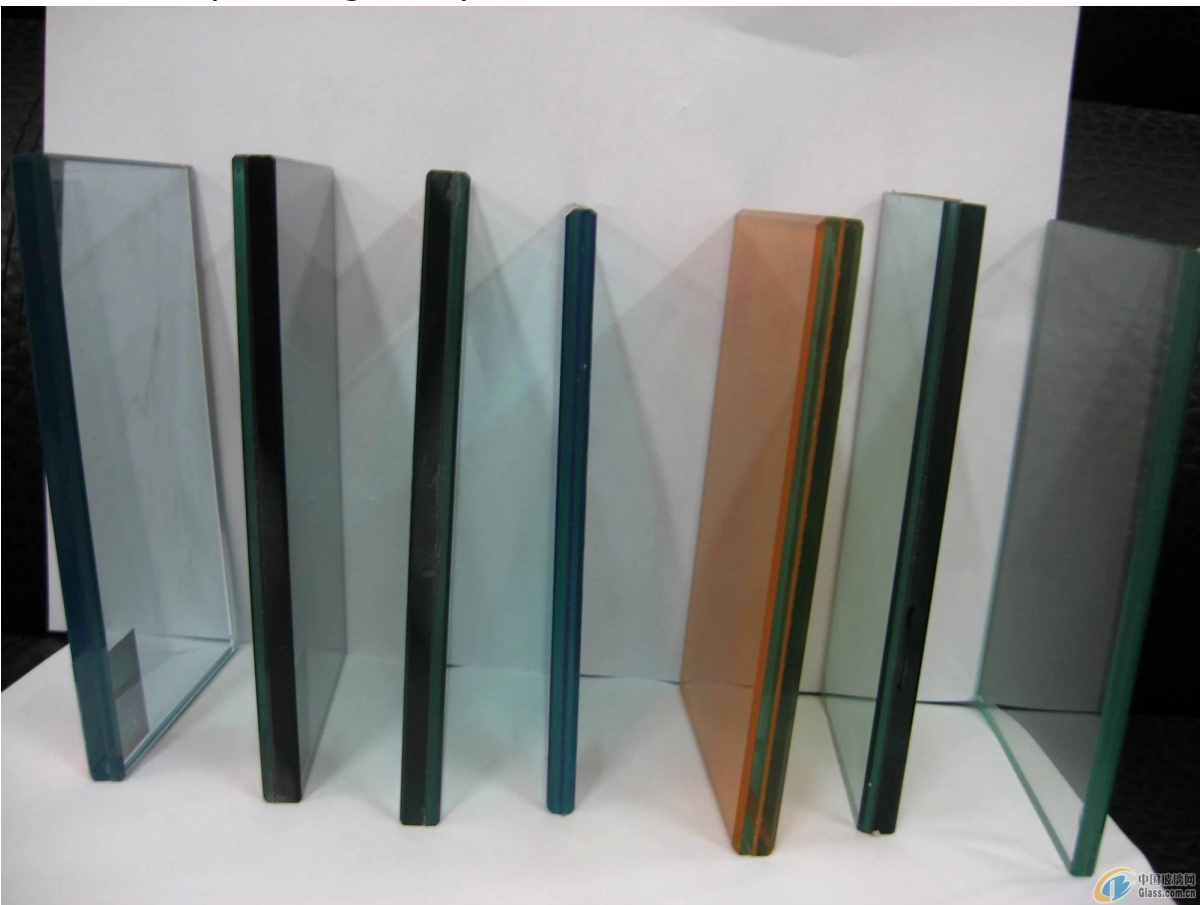

12mm clear tempered glass for glass railings , cut to sizes as per your site dimensions .

#### # Clear tempered glass photos

clear tempered glass with safety edges and round corners

clear tempered glass and ultra-clear tempered glass

frosted tempered glass-

laminated clear tempered glass

tempered glass with white lamination -

tinted tempered glass panels -

Clear tempered glass panels for glass railings-