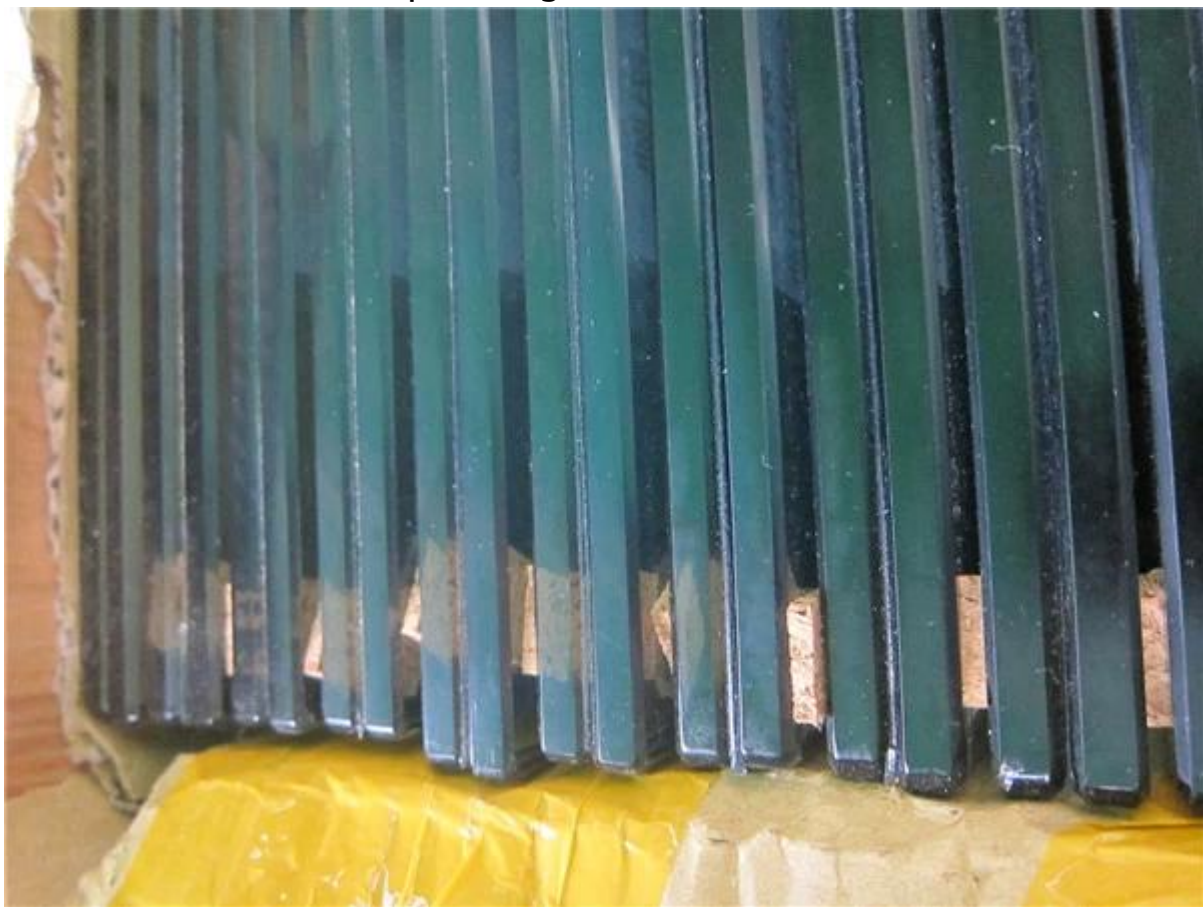

#### # Specifications for clear tempered glass

- Thickness can be from 5mm to 19mm
- single sheet clear tempered glass , or laminated tempered glass
- glass size within 1220\*2440mm , we manufacture glass as per dimensions , we don't stock glass panels
- Production time 7 days
- MOQ 50 square meters

#### # Clear tempered glass photos

clear tempered glass with safety edges and round corners

clear tempered glass and ultra-clear tempered glass

frosted tempered glass-

laminated clear tempered glass

tempered glass with white lamination -

tinted tempered glass panels -

Clear tempered glass panels for glass railings-