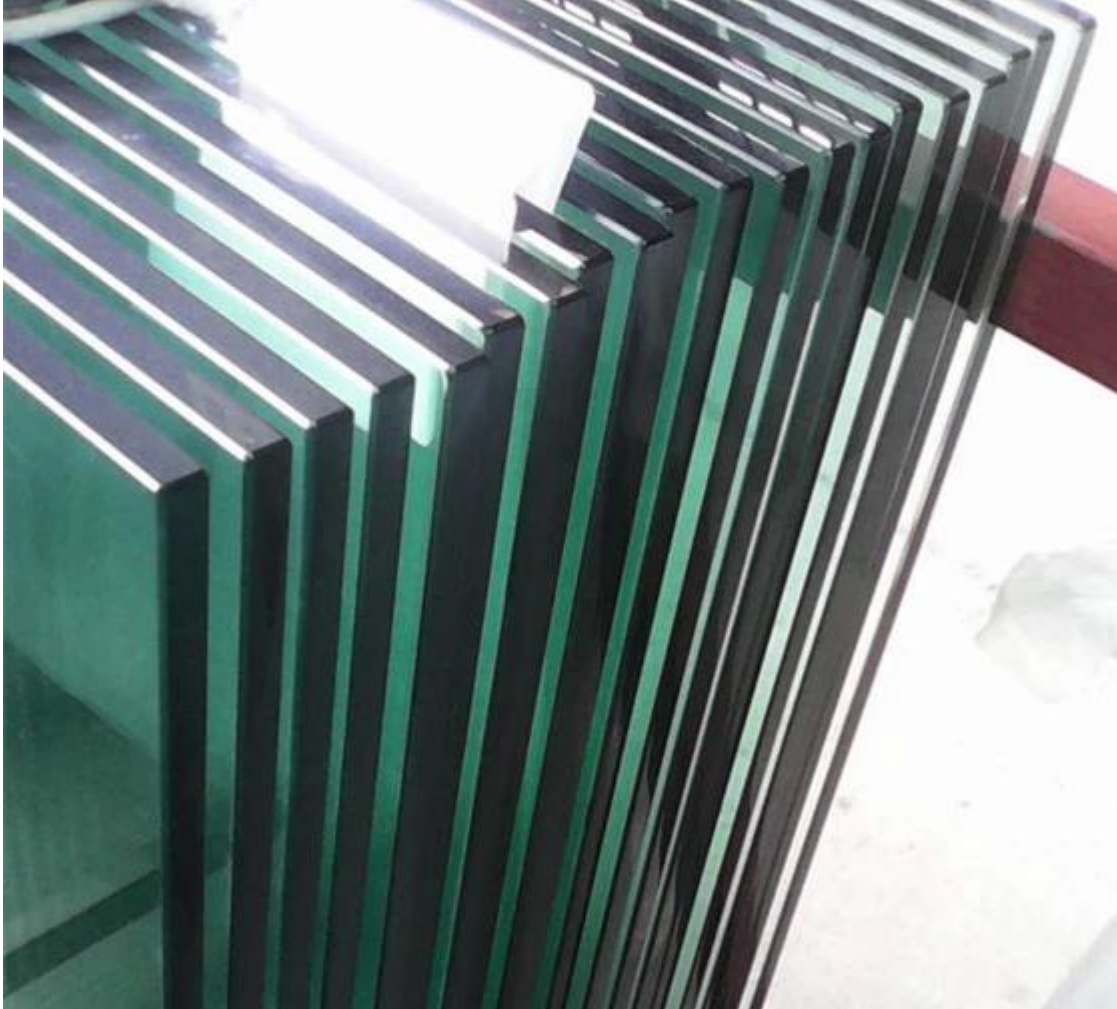

Tempered glass is mostly applied on swimming pool fencing , staircase railing and balcony railings . It gives you uninterrupted views and stunning out look .

Common tempered glass thickness for glass fencing : 8mm , 10 mm , 12mm , 15mm ; or laminated glass 10.76mm, 12.76mm etc.

Tempered glass photos FYI :

frosted tempered glass :