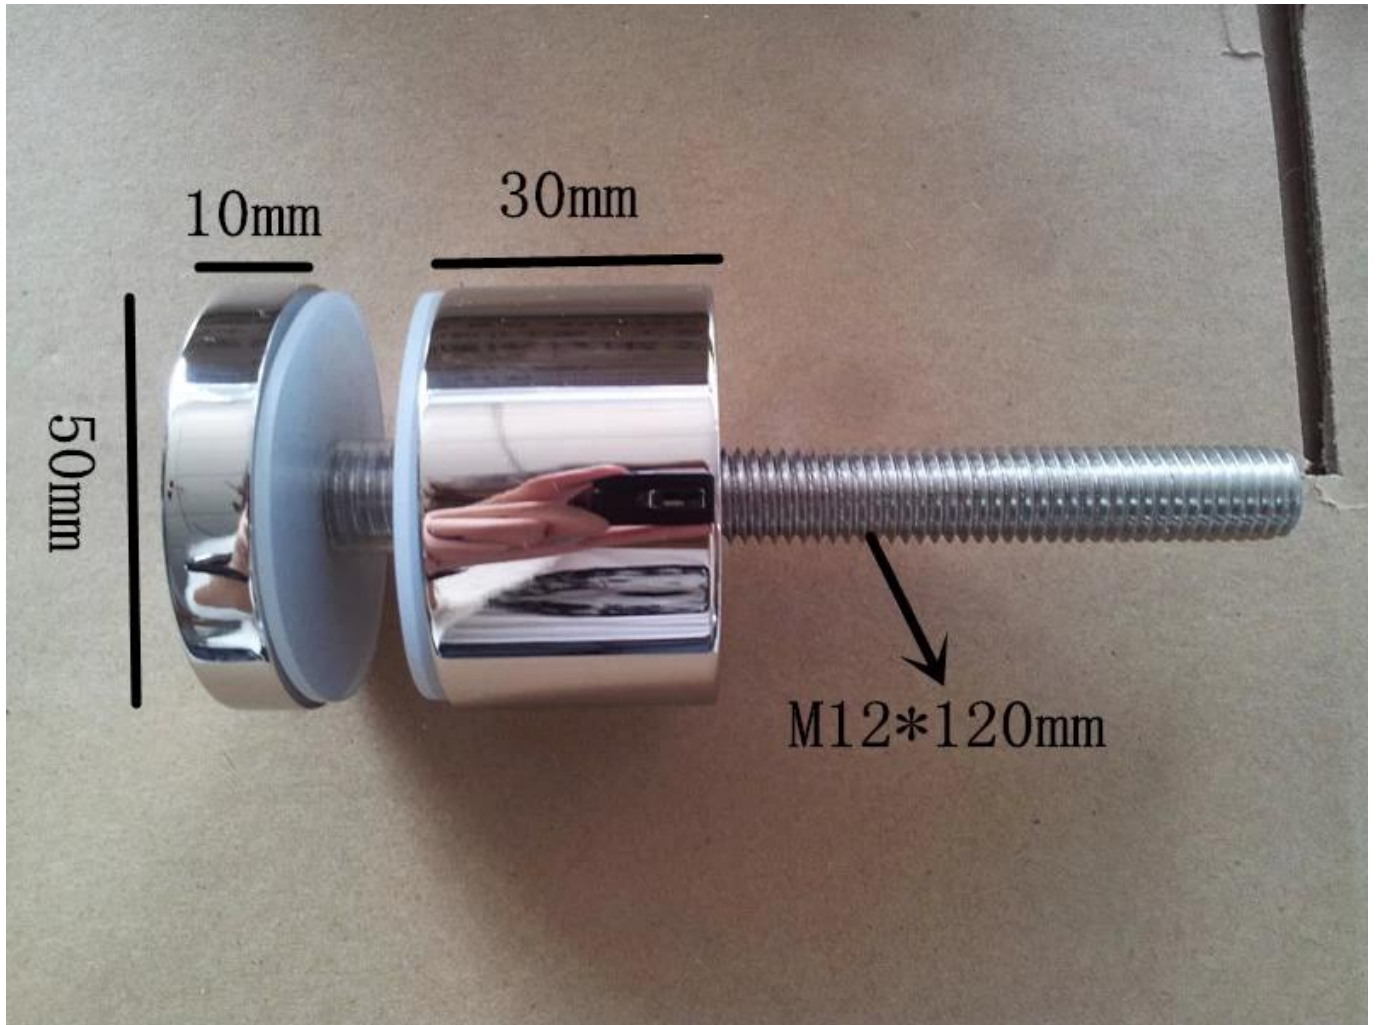

## dia 50mm mirror polished standoff SF-50

- Model No.: SF-50
- stainless steel 316
- mirror
- dia 50mm, M12\*120 bolt for mounting to concrete wall, M12\*72 bolt for mounting to wood
- 50\*10mm cap, 50\*30mm body

M12\*120 bolt for mounting to concrete wall

M12\*72 bolt for mounting to wood

[Welcome your inquirey, we will reply you within 24 hours.](#)

Email: [sales03@launch-china.cn](mailto:sales03@launch-china.cn)