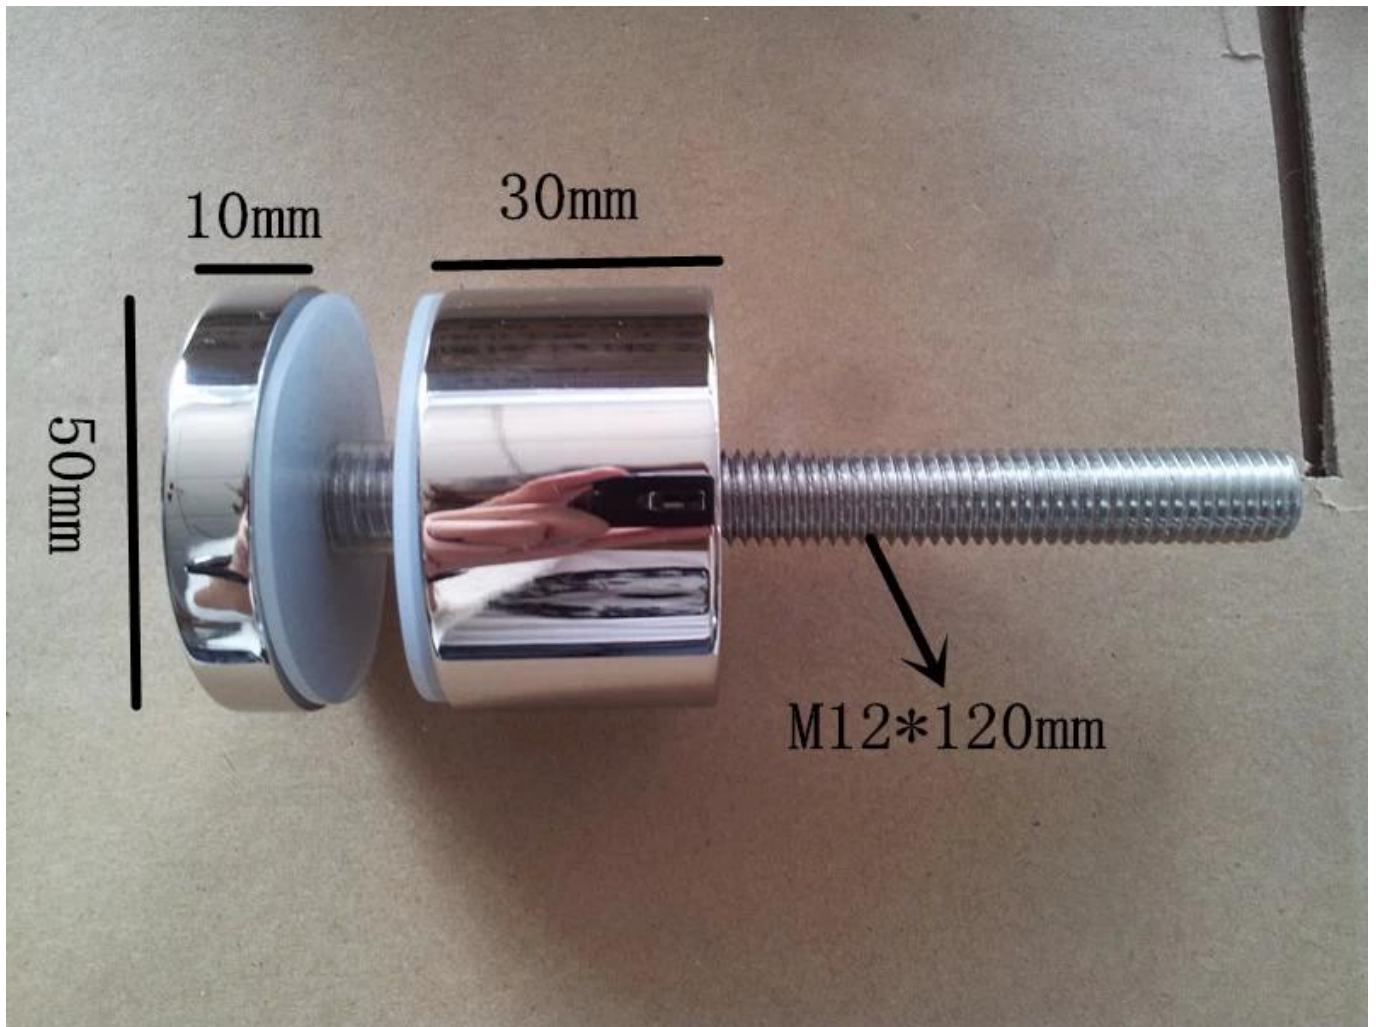

dia 50mm mirror polished standoff SF-50

- Model No.: SF-50
- stainless steel 316
- mirror
- dia 50mm, M12*120 bolt for mounting to concrete wall, M12*72 bolt for mounting to wood
- 50*10mm cap, 50*30mm body

M12*120 bolt for mounting to concrete wall

M12*72 bolt for mounting to wood

[Welcome your inquirey, we will reply you within 24 hours.](#)

Email: sales03@launch-china.cn

Skype: [launch_03](#)
