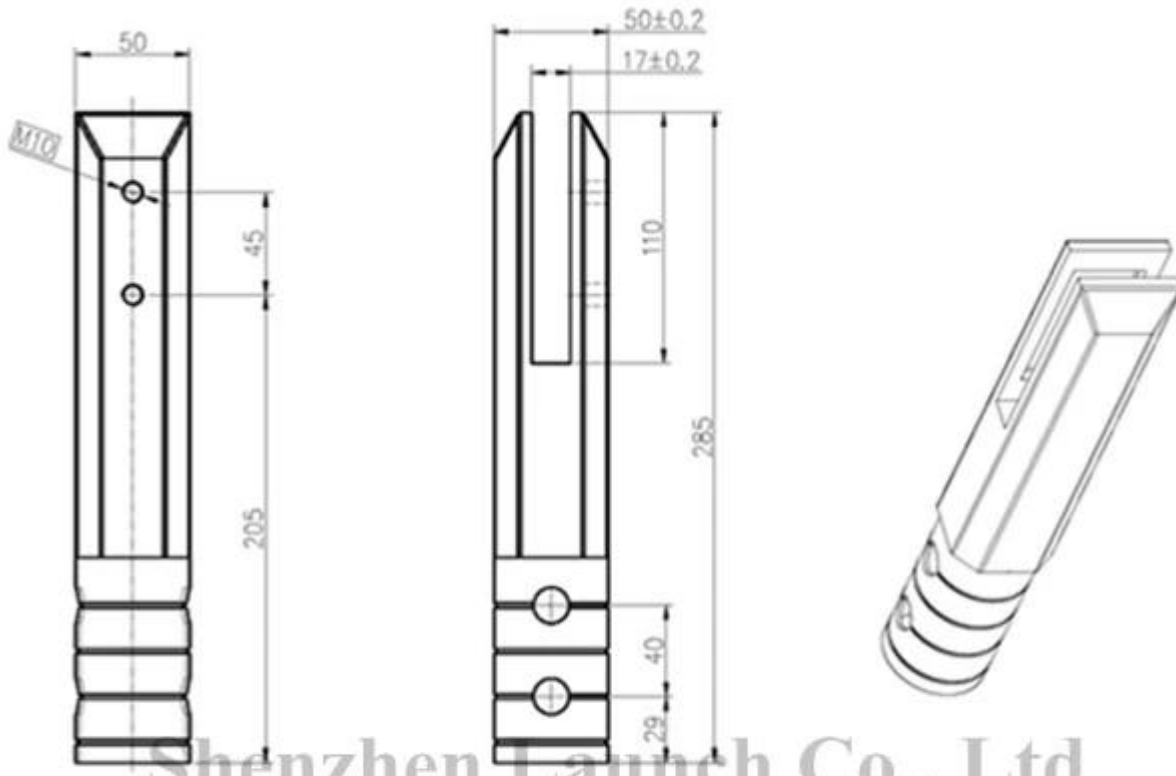

Duplex 2205 core drill glass spigot with cover ring for frameless glass pool fencing .

#### 1. FEAUTURES-

1. MODEL # SCM
2. SQUARE TYPE 50\*50\*285MM
3. WITH COVER RING
4. DUPLEX 2205 MATERAIL
5. SATIN /MIRROR FINISH
6. IN GROUND TYPE
7. MOQ 10-50 PCS

#### 2.PHOTOS of square core drill glass spigot

**KEBIL** 科比奥®

3. drawing of SCM core drill glass spigot-

Project name

Shenzhen Launch Co., Ltd

数量共页第页

<b>深圳市朝福商贸有限公司</b> <b>SHENZHEN LAUNCH CO., LTD.</b>		表面处理
设计	裴佳辉	材料
校对		图号:SCM
工艺		名称:Spigot
审核		版次
批准		Y001