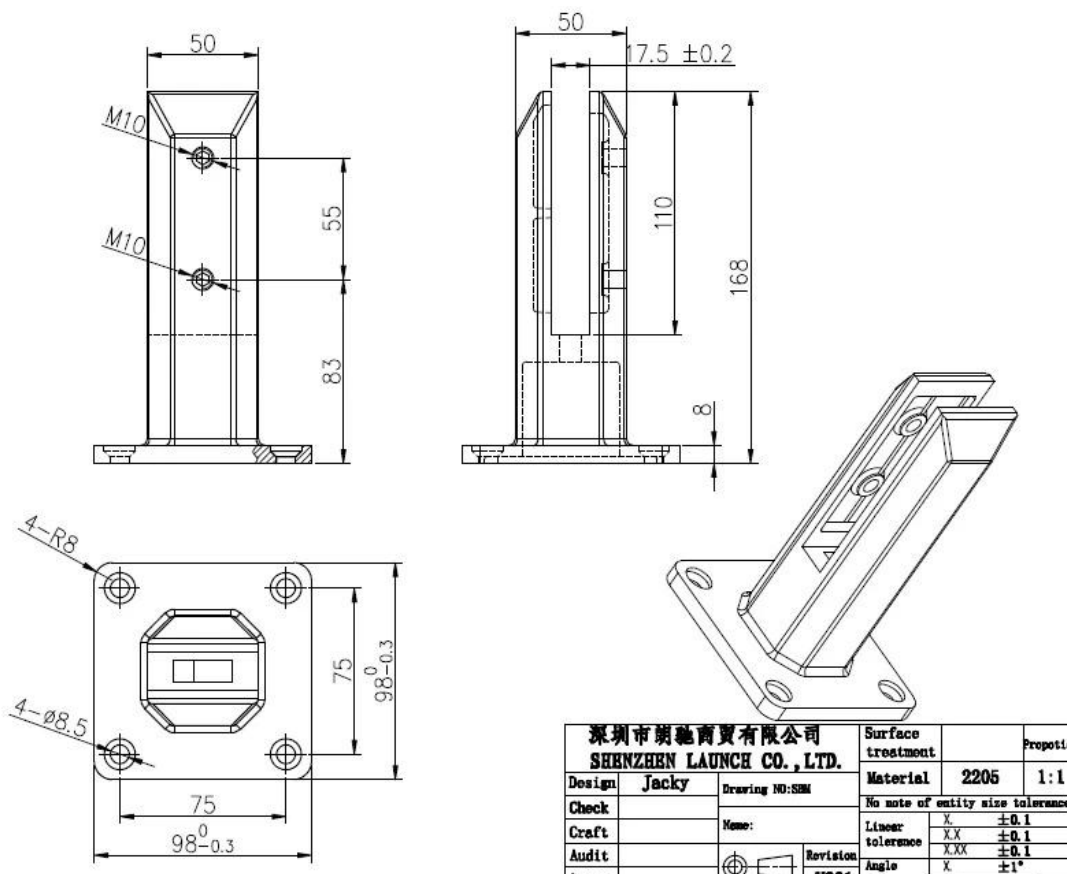

We have stock duplex 2205 glass spigot for glass balustrade/swimming pool fence , quick delivery can be made .

Features of duplex 2205 glass spigot

- Model # SBM
- Square base plate type glass spigot
- Best -seller
- with base cover
- Height 168mm , 50*50mm square
- for 10-13.52mm thickness glass
- Can be made with adjusting type , with 4 extra holes on the base + 1 pc plate for adjusting levels
- MOQ 10-50 Pcs
- Payment term : T/T ; Paypal ; DP at sight ; L/C at sight

Drawing details of duplex 2205 glass spigot

More photos of duplex 2205 glass spigot