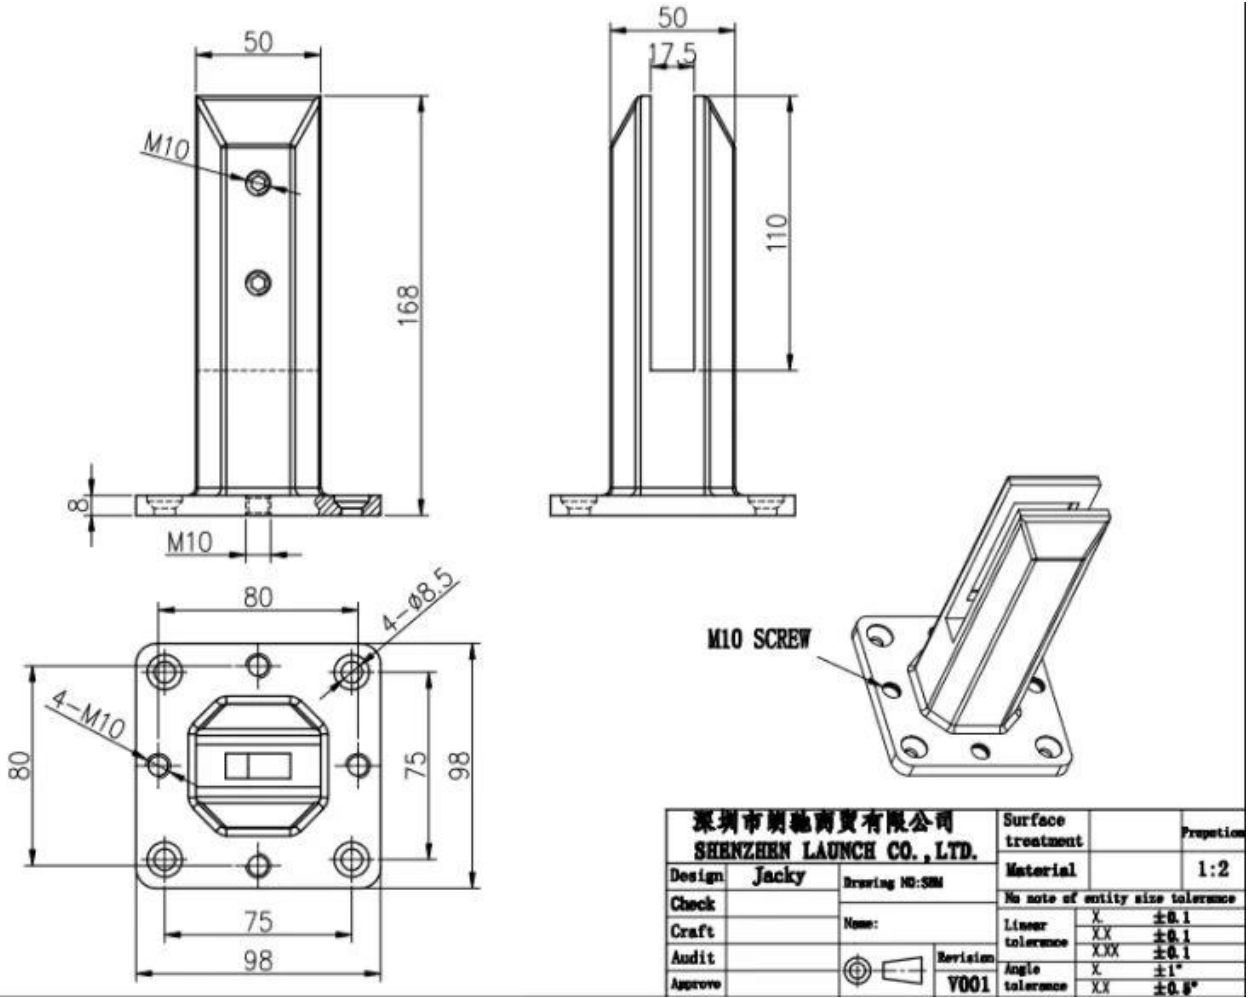

**Duplex 2205 stainless steel adjustable glass  
spigot for frameless swimming pool fencing**

**Product show**

**Satin surface**

**Matt black surface**

**Technical drawing**

Application photo

**Other related glass spigots**