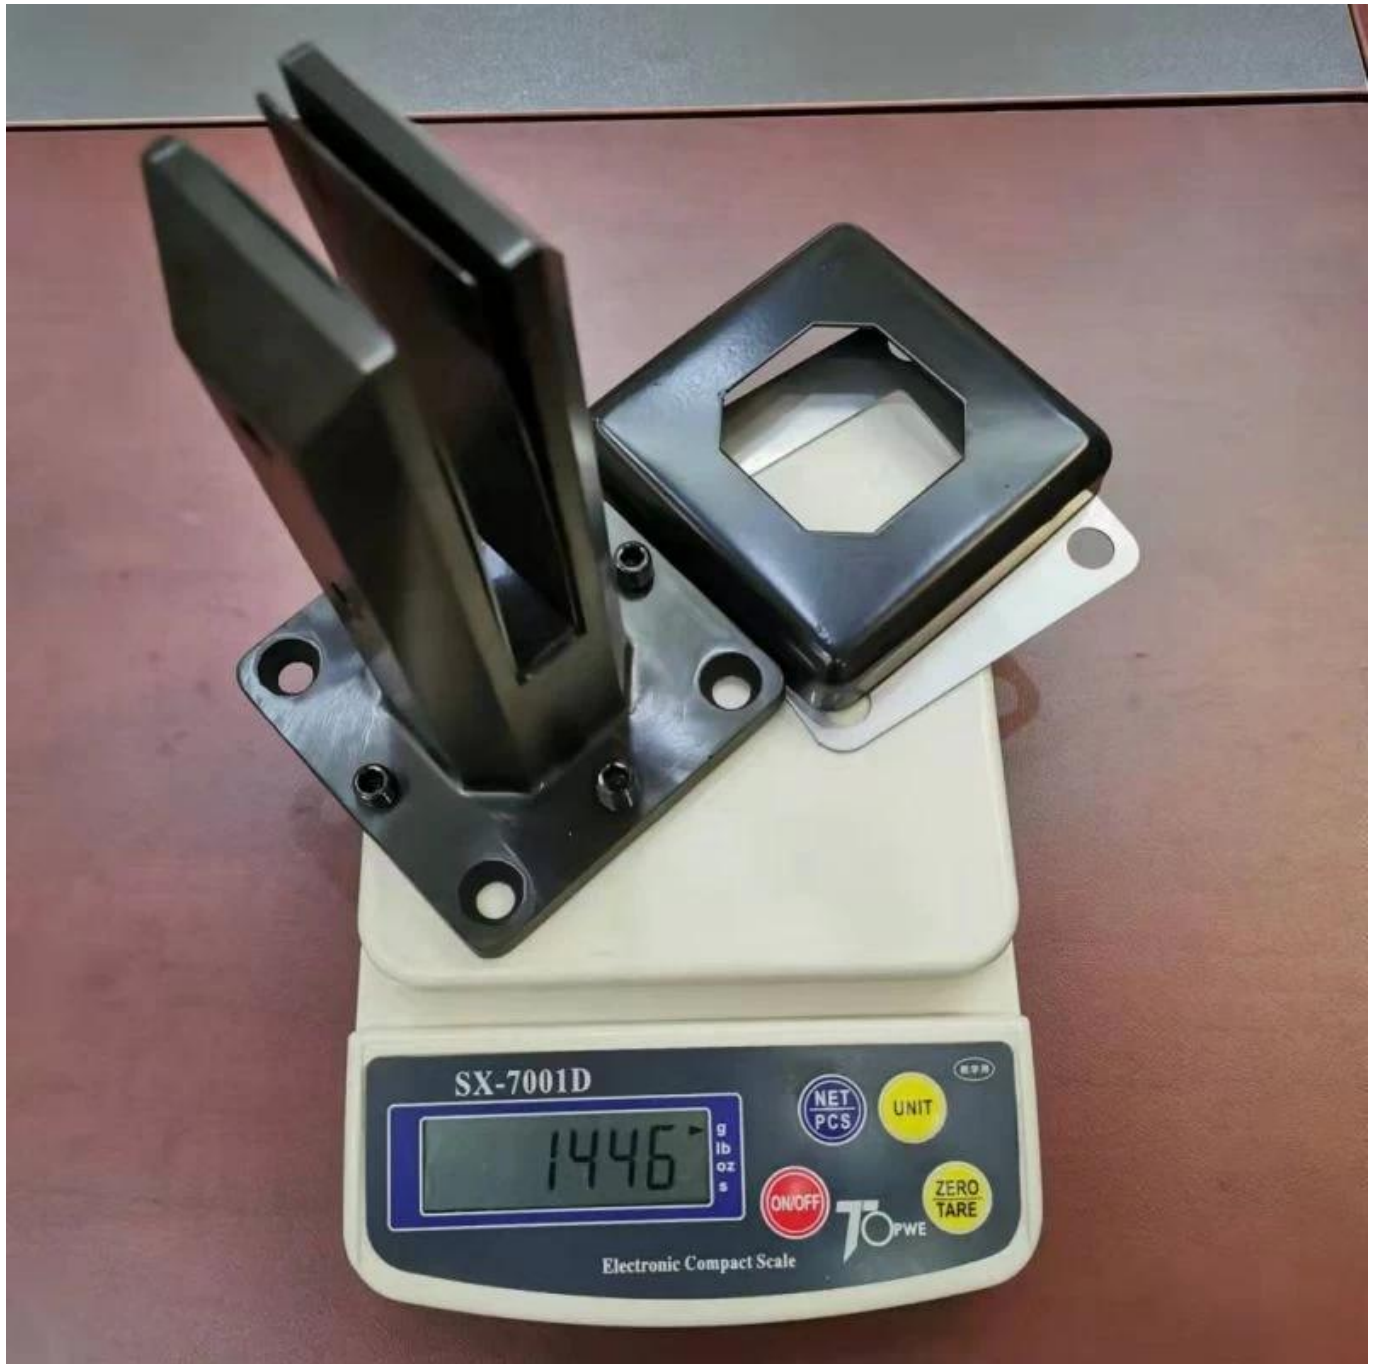

**Duplex 2205 stainless steel adjustable glass  
spigot for frameless swimming pool fencing**

**Product show**

**Satin surface**

**Matt black surface**

**Technical drawing**

Application photo

**Other related glass spigots**