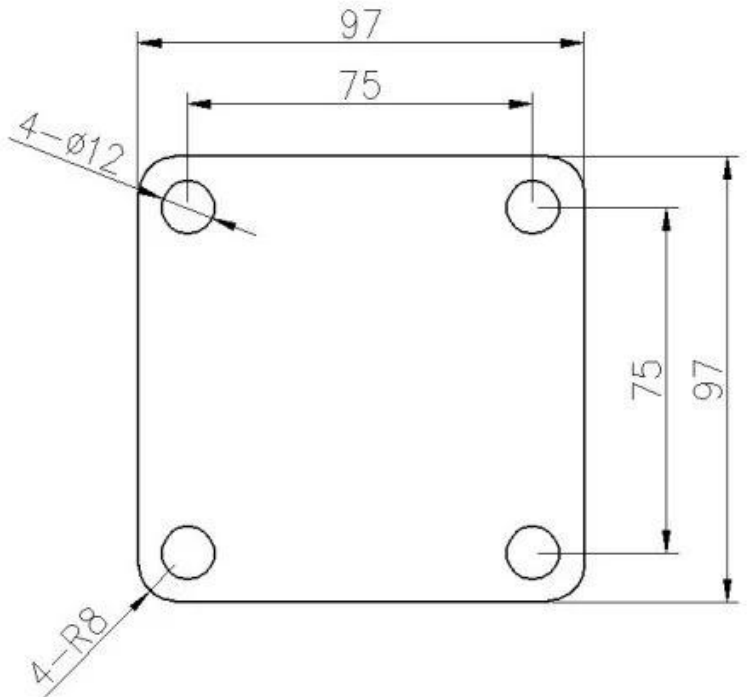

**Duplex 2205 stainless steel adjustable glass  
spigot for frameless swimming pool fencing**

**Product show**

**Satin surface**

**Matt black surface**

**Technical drawing**

Application photo

**Other related glass spigots**