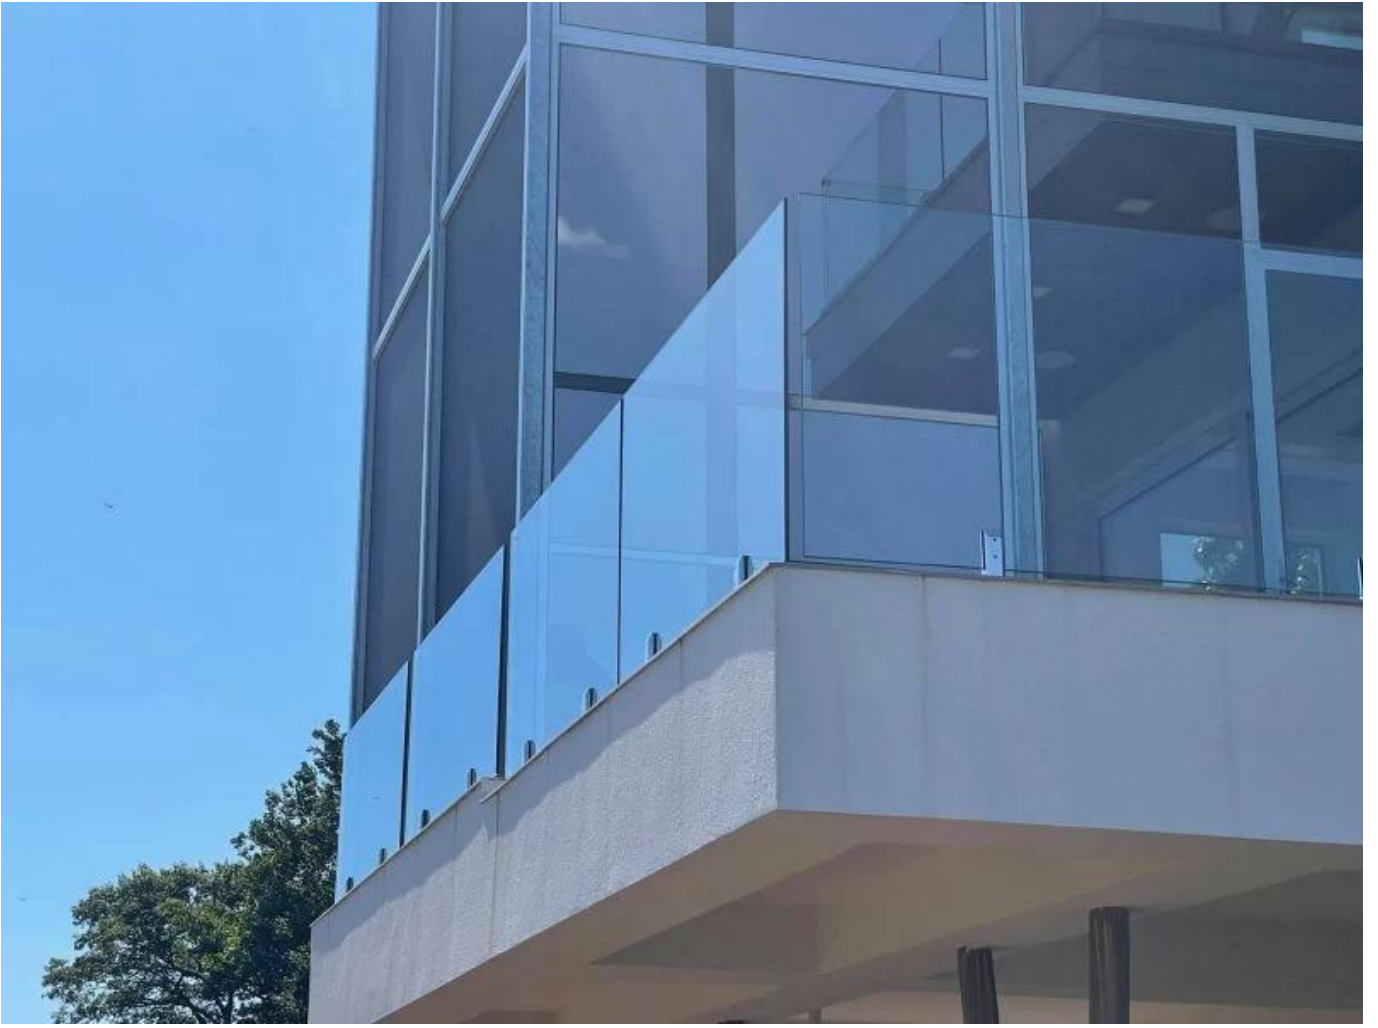

**Duplex 2205 stainless steel adjustable glass  
spigot for frameless swimming pool fencing**

**Product show**

**Satin surface**

**Matt black surface**

**Technical drawing**

Application photo

**Other related glass spigots**