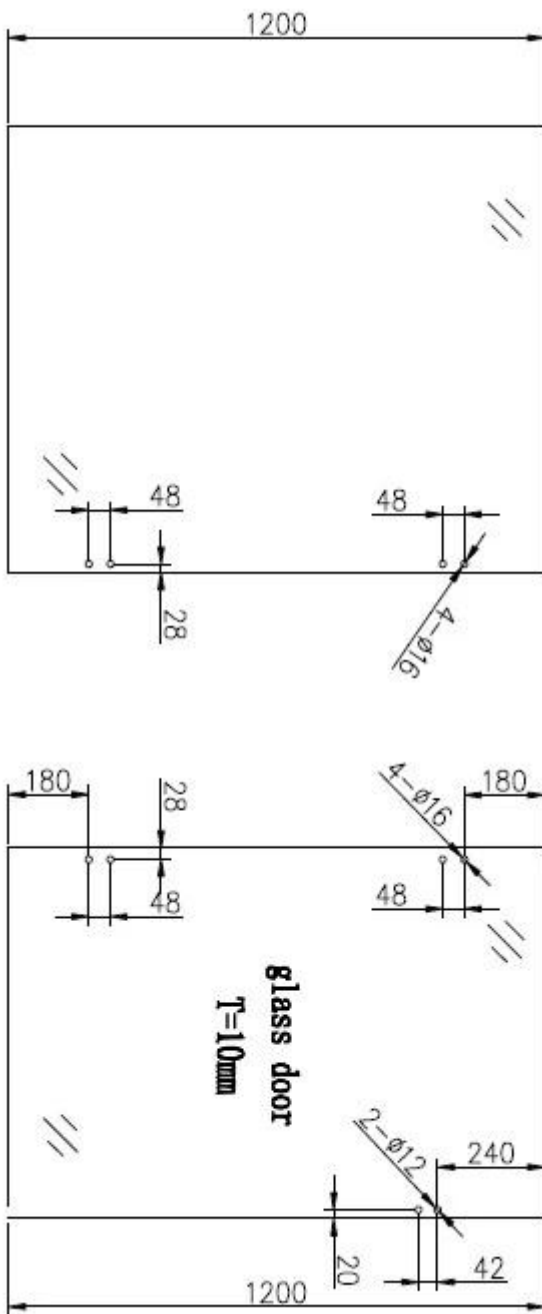

# photos for [gflat end spring loaded glass gate hinge for pool fence](#)

Front view

Back view

# Hole cut drawings for [glass pool fence gate hardware spring glass hinge](#)