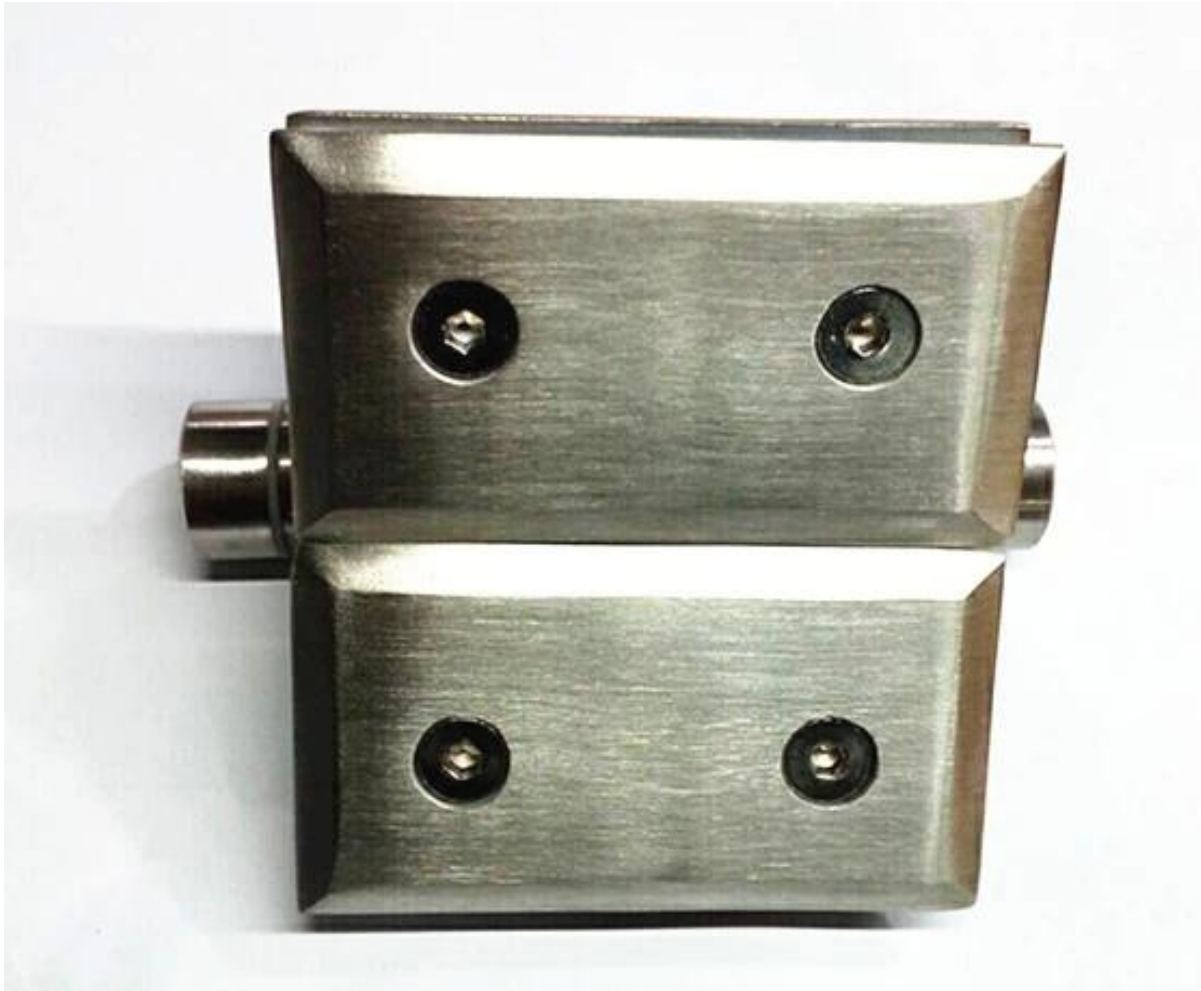

## ***flat end spring loaded glass gate hinge for pool fence***

# Features for flat end spring loaded glass gate hinge for pool fence

- model # G-G2
- 316 stainless steel
- polished or brushed , surface with passivation treatment
- different models : glass to glass hinge , glass to wall hinge , glass to round post hinge

# photos for [gflat end spring loaded glass gate hinge for pool fence](#)

Front view

Back view

# Hole cut drawings for [glass pool fence gate hardware spring glass hinge](#)