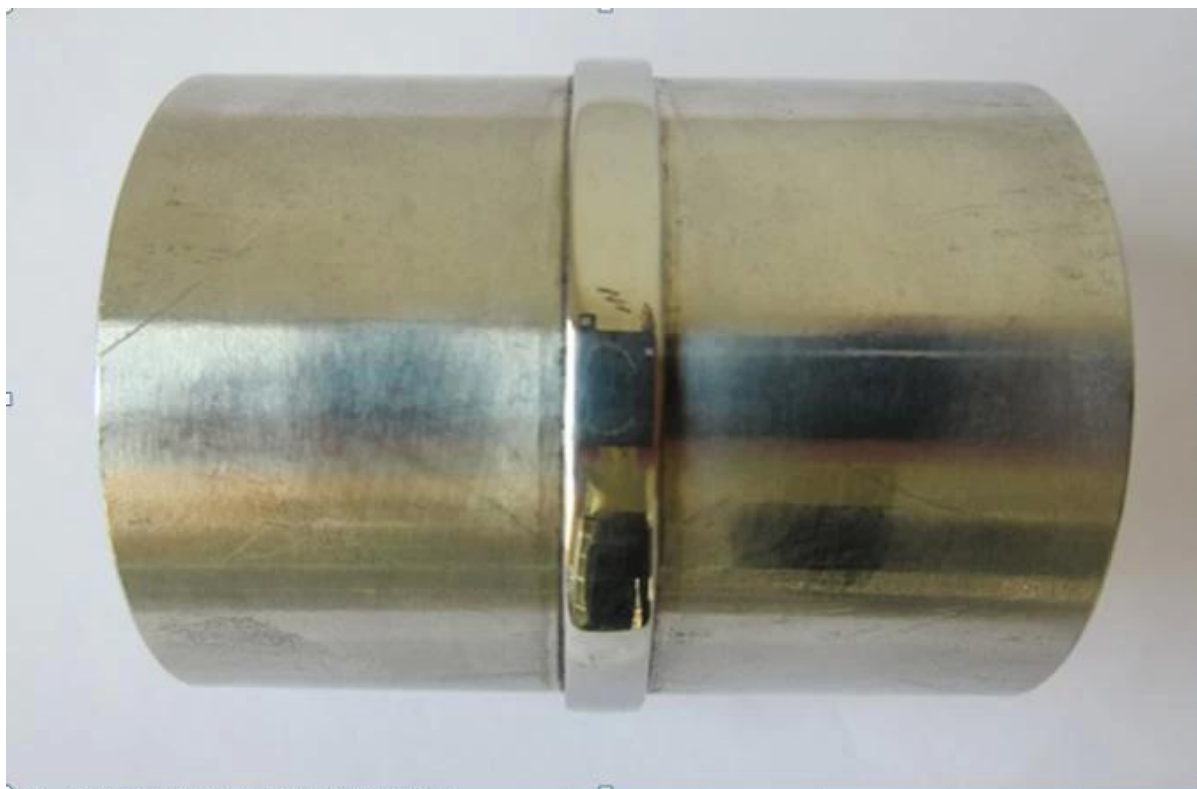

## Stainless steel handrail tube elbows

1. stainless steel handrail tube elbow
2. SS304 for indoor use and SS316 for outdoor use
3. finish: brushed & mirror polished
4. to fit round tube size: dia 43mm or 50.8mm and square tube 40\*40/50\*50mm with 1.5-2mm wall thickness
5. OEM service available
6. sample available before order
7. country: china

Various types for tube elbows

**E306**

E302 90 degree elbow

E303 tube elbow

E304 middle tube elbow

Other handrail fittings are also available

square tube connector

[stainless steel 304 tube connector for 40\\*40mm tube, stainless steel 316 square connector for 50mm pipe](#)