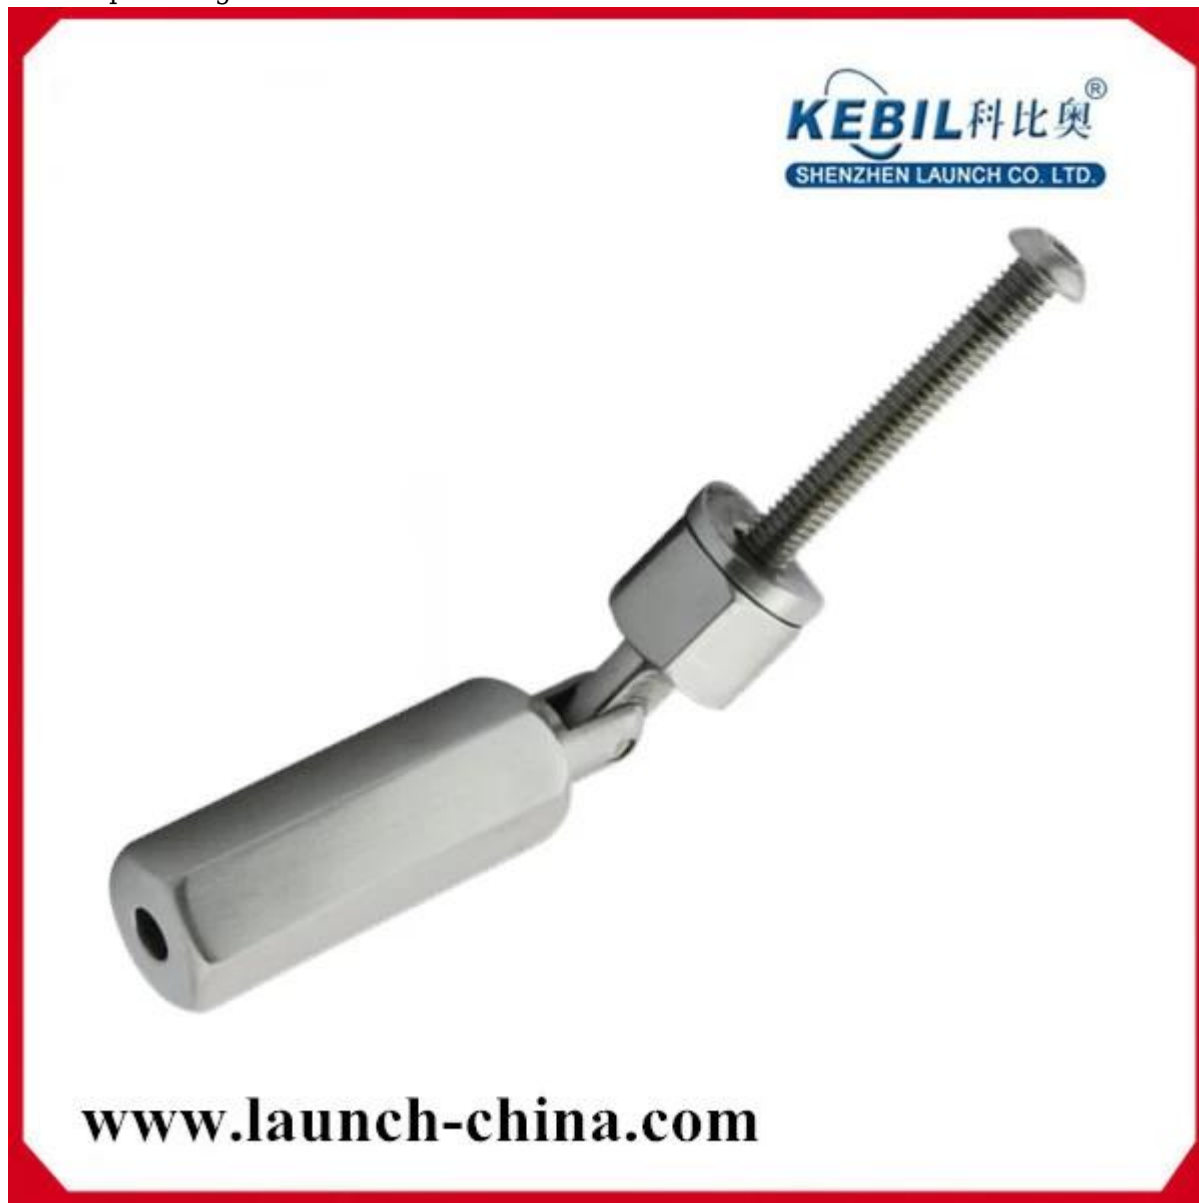

Wire rope fitting is used to hold 3mm-8mm wire rope stainless steel . Usually apply on staircase cable railing , balcony cable railing or deck railings .

We have several types of wire rope fittings :

Wire rope fitting model T801

wire rope fitting model T802

**KEBIL** 科比奥®  
SHENZHEN LAUNCH CO. LTD.

[www.launch-china.com](http://www.launch-china.com)

cable fitting T803

**KEBIL** 科比奥™

[www.launch-china.cn](http://www.launch-china.cn)

ISO  
9001:2008  
REGISTERED

Factory Audit

wire rope fitting model T804

[www.launch-china.com](http://www.launch-china.com)

wire rope fitting model no. T805

**KEBIL** 科比奥®  
SHENZHEN LAUNCH CO. LTD.

[www.launch-china.com](http://www.launch-china.com)