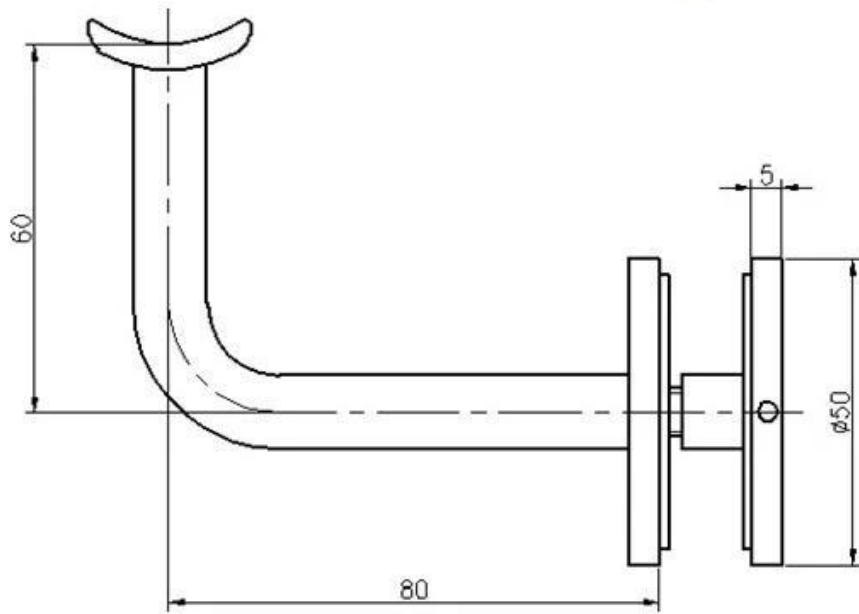

Wall mount handrail bracket model P706