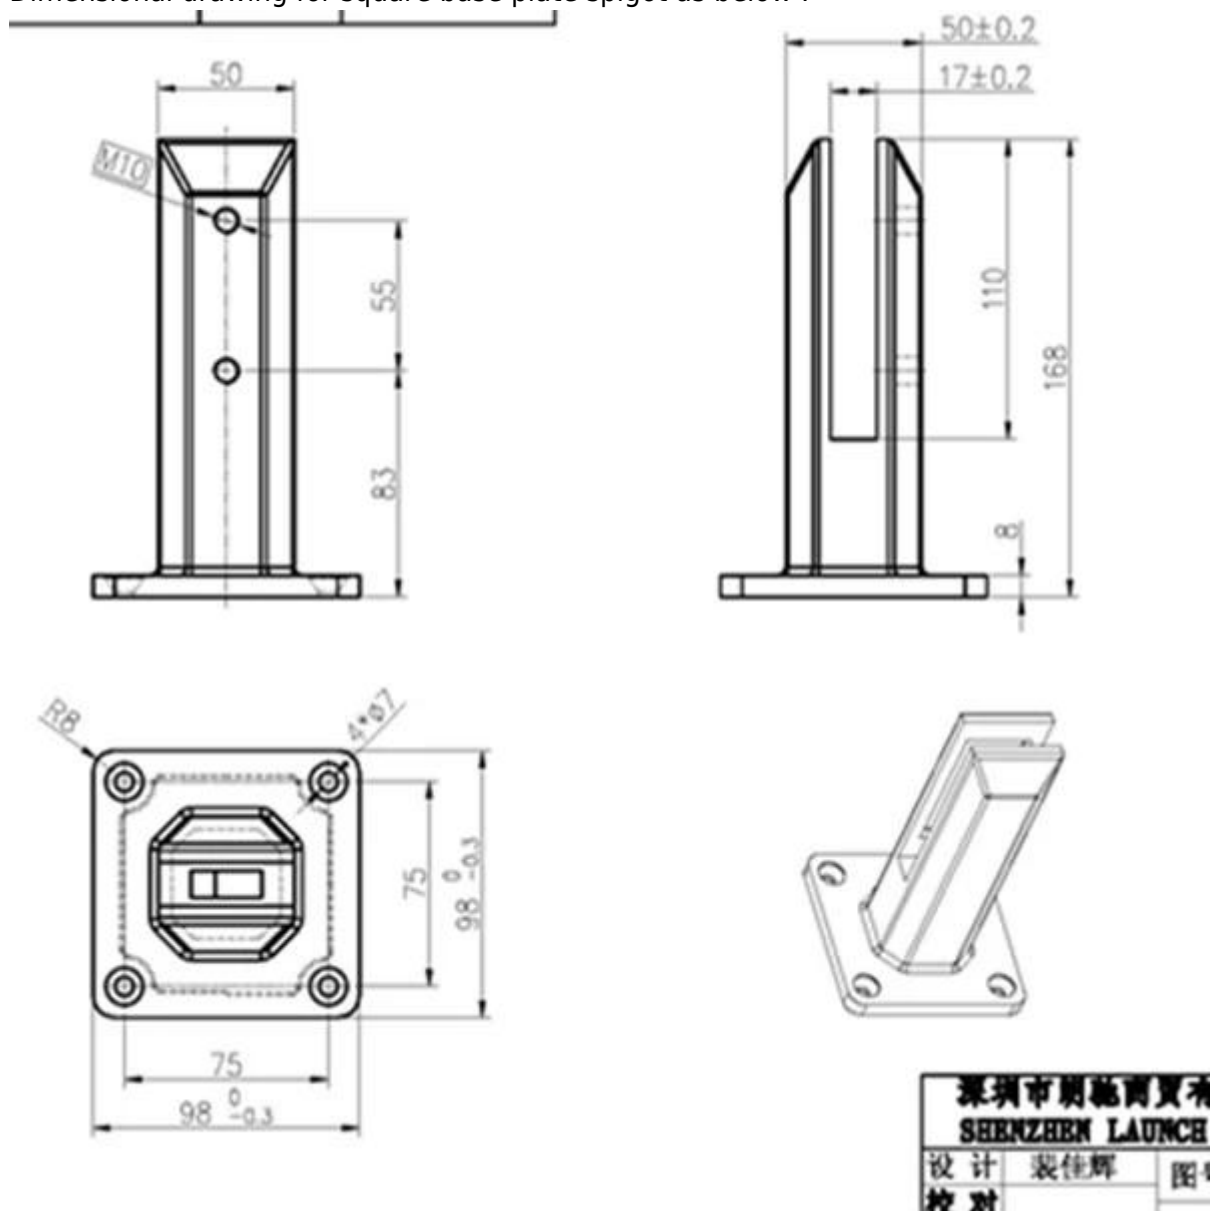

Square base plate spigot is more and more popular nowadays for swimming pool fencing , it looks stunning and quality to support frameless glass pool fencing panels .

We produce glass spigot with stainless steel 316 , 316L and duplex 2205 .

It can be used to support 8mm, 10mm, 12mm and upto 13.52mm glass .

Dimensional drawing for square base plate spigot as below :

Square base plate spigot application :

Swimming pool fencing

Square core drill spigot : SCM