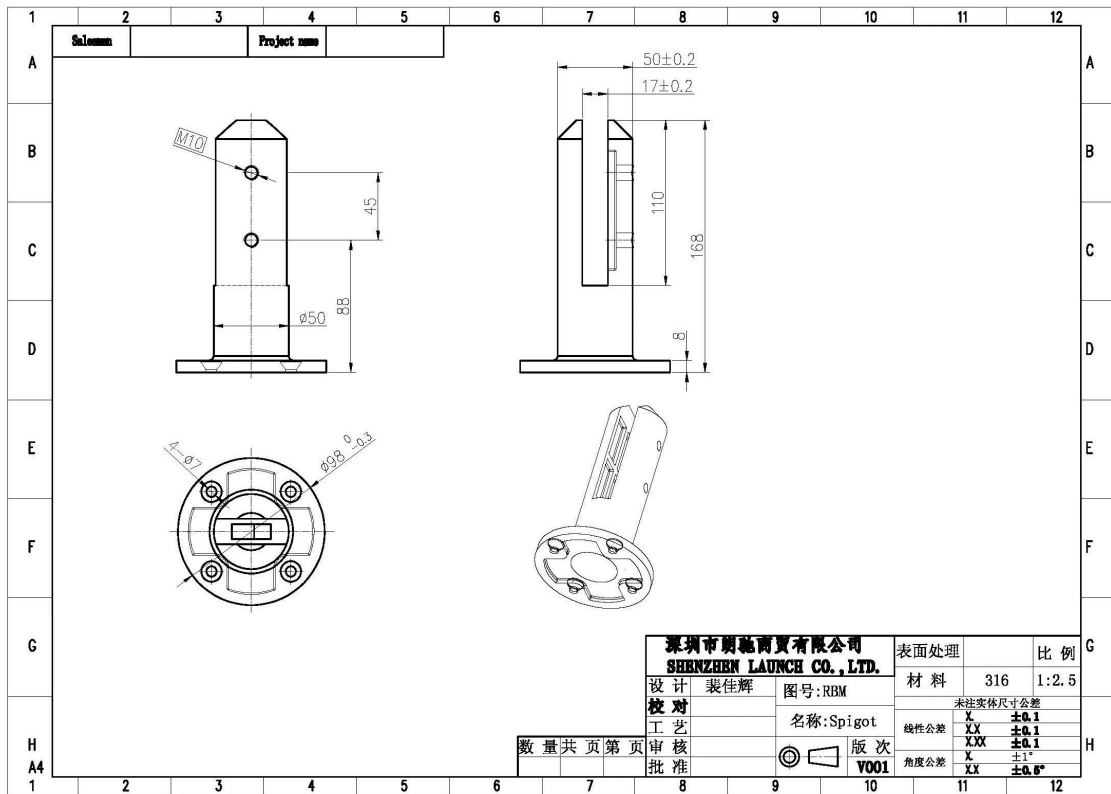

# Photos for [frameless glass pool fencing round base spigot 168mm high](#)

深圳市外代国际货运有限公司  
PENAVICO SHENZHEN LOGISTICS

**KEBIL** 科比奥®

**RBM**

(Round base model)

# Dimensions for frameless glass pool fencing round base spigot  
168mm high