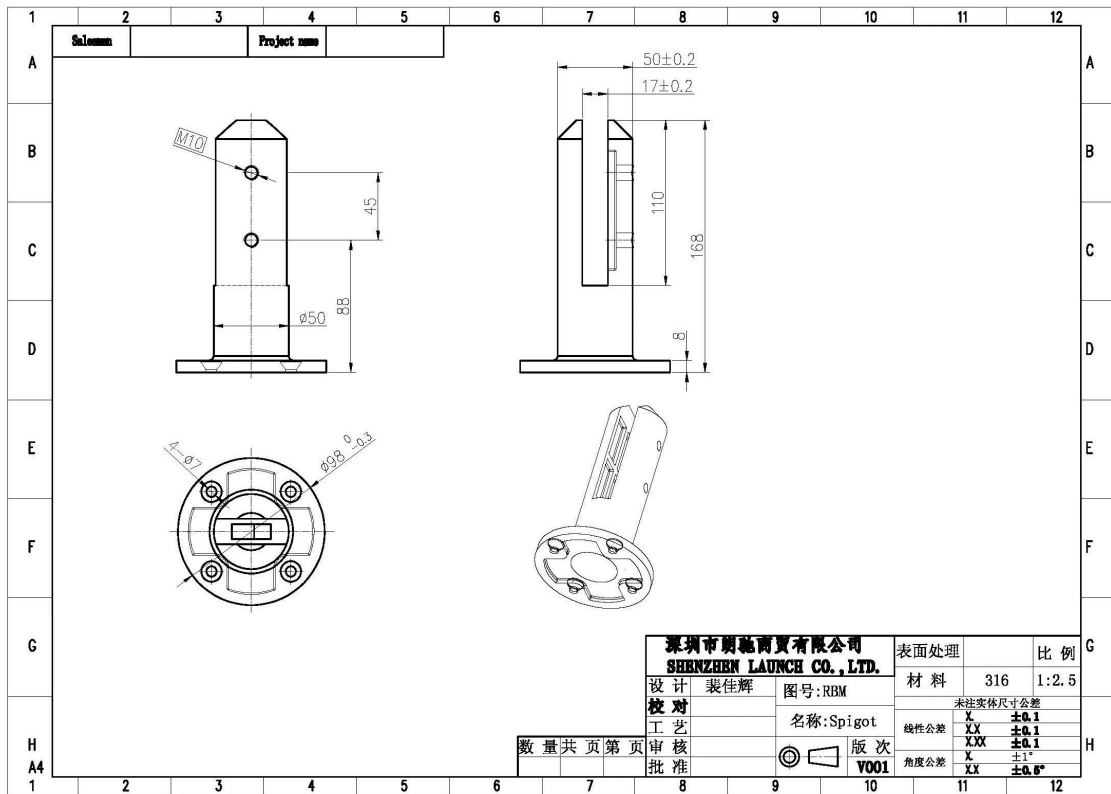

frameless glass pool fencing round base spigot 168mm high

Features for frameless glass pool fencing round base spigot 168mm high

- round base plate glass spigot
- model no. RBM-2
- material stainless steel 316
- brushed finish or mirror finish
- with 1 pc base cover
- for 10mm -13.52mm thickness glass
- 1 pc packed into a white box , 12 pcs into a carton

Photos for [frameless glass pool fencing round base spigot 168mm high](#)

深圳市外代国际货运有限公司
PENAVICO SHENZHEN LOGISTICS

KEBIL 科比奥®

RBM

(Round base model)

Dimensions for frameless glass pool fencing round base spigot
168mm high

Project photos for frameless glass pool fencing round base spigot 168mm high