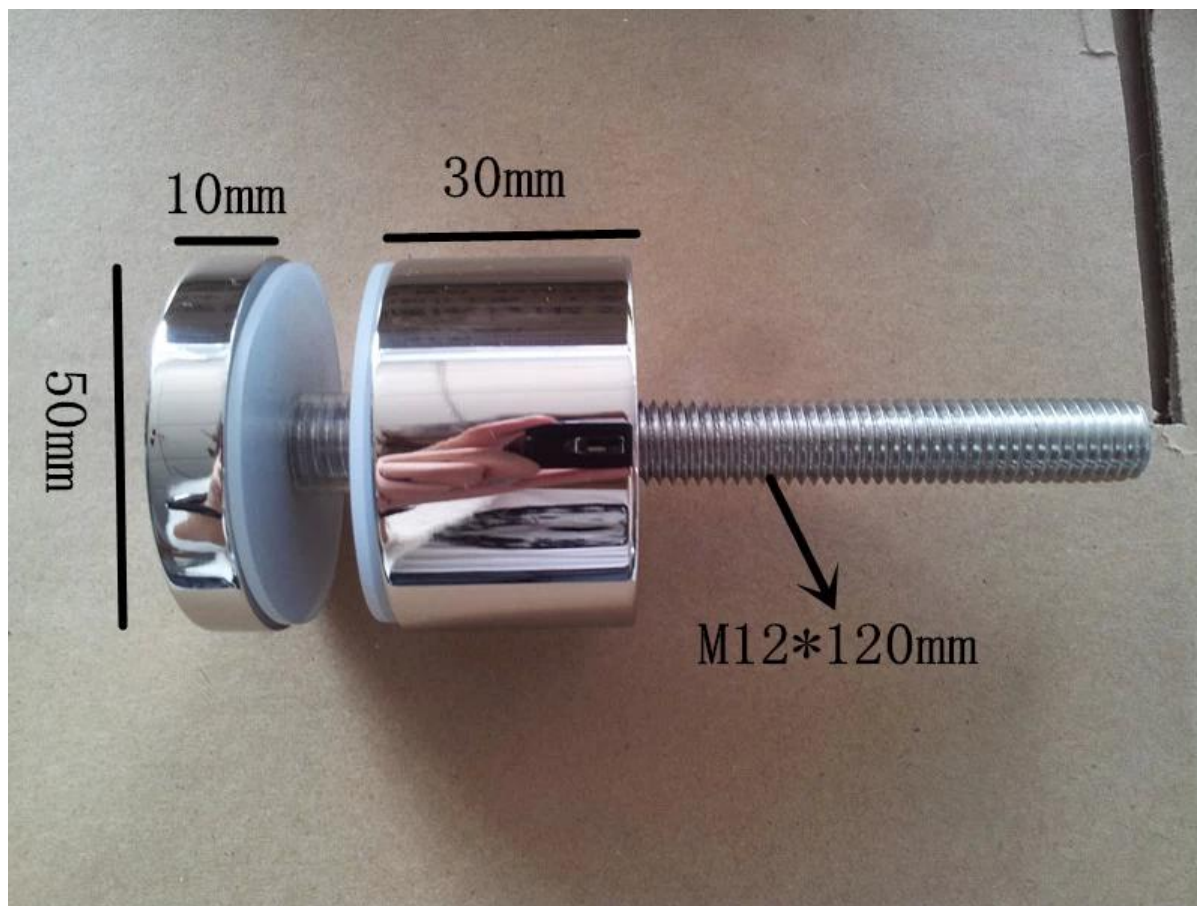

Frameless glass rail standoff for 8-19mm glass

Glass standoff pin is a good choice for indoor and outdoor frameless glass railing. It is a cheap & shiny way for staircase, decking etc.

Here is our project in Baltimore, USA.

Glass standoff pin SF-50 has 2 designs:
To wood standoff

To concrete standoff

Packages of glass standoff pin

For any question just call or email me☐

Tel: +86 13266706610

Email: sales06@launch-china.cn