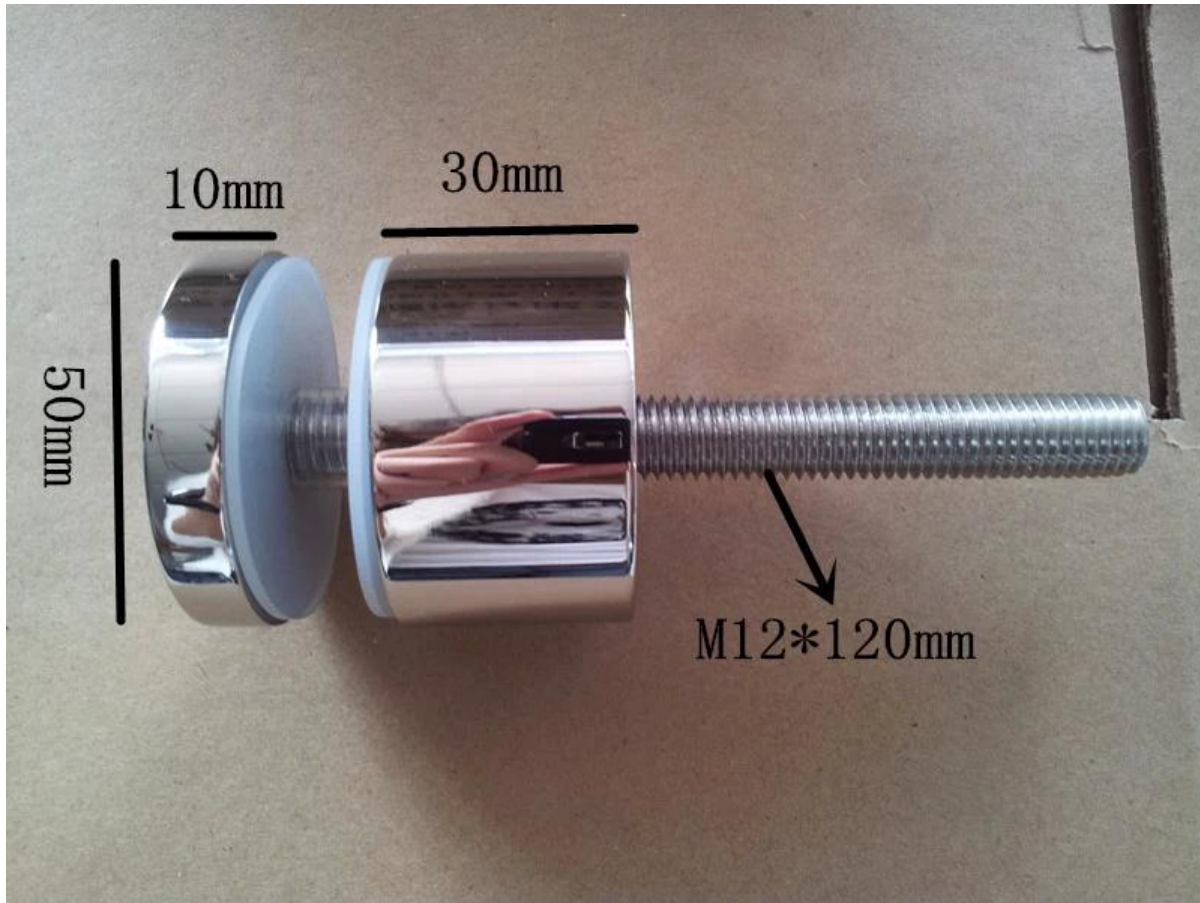

Frameless glass rail standoff for 8-19mm glass

Glass standoff pin is a good choice for indoor and outdoor frameless glass railing. It is a cheap & shiny way for staircase, decking etc.

Here is our project in Baltimore, USA.

Glass standoff pin SF-50 has 2 designs:
To wood standoff

To concrete standoff

Packages of glass standoff pin

For any question just call or email me☐

Tel: +86 13266706610

Email: sales06@launch-china.cn