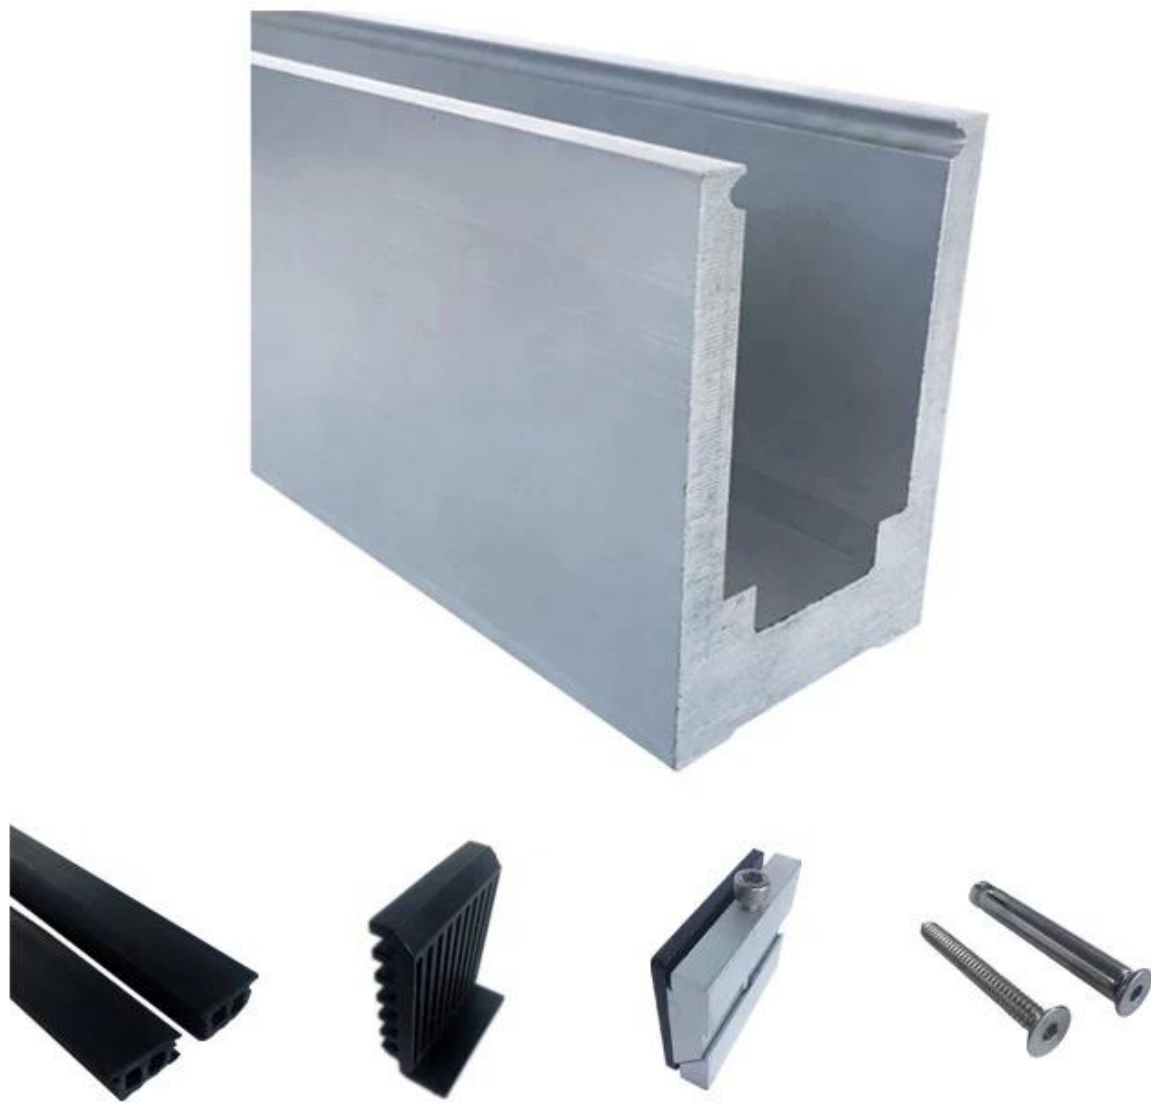

Frameless glass railing aluminum base shoe U channel extrusion cheap prices in 3 or 4 meter lengths .

Features of aluminum base shoe U channel -

Material	aluminum 6063 T5
Finish	anodizing
Glass thickness	10-16.76mm thickness glass
Technique	Made by extrusion
Fittings included	mounting hardwares and rubber inserts
MOQ	20 METERS
Payment term	T/T ; PAYPAL

Photos of aluminum base shoe U channel -

Packing photos of aluminum base shoe U channel -

Project photos of aluminum base shoe U channel for frameless glass railings-

If you need to use top handrails on top , please refer to below handrail options .