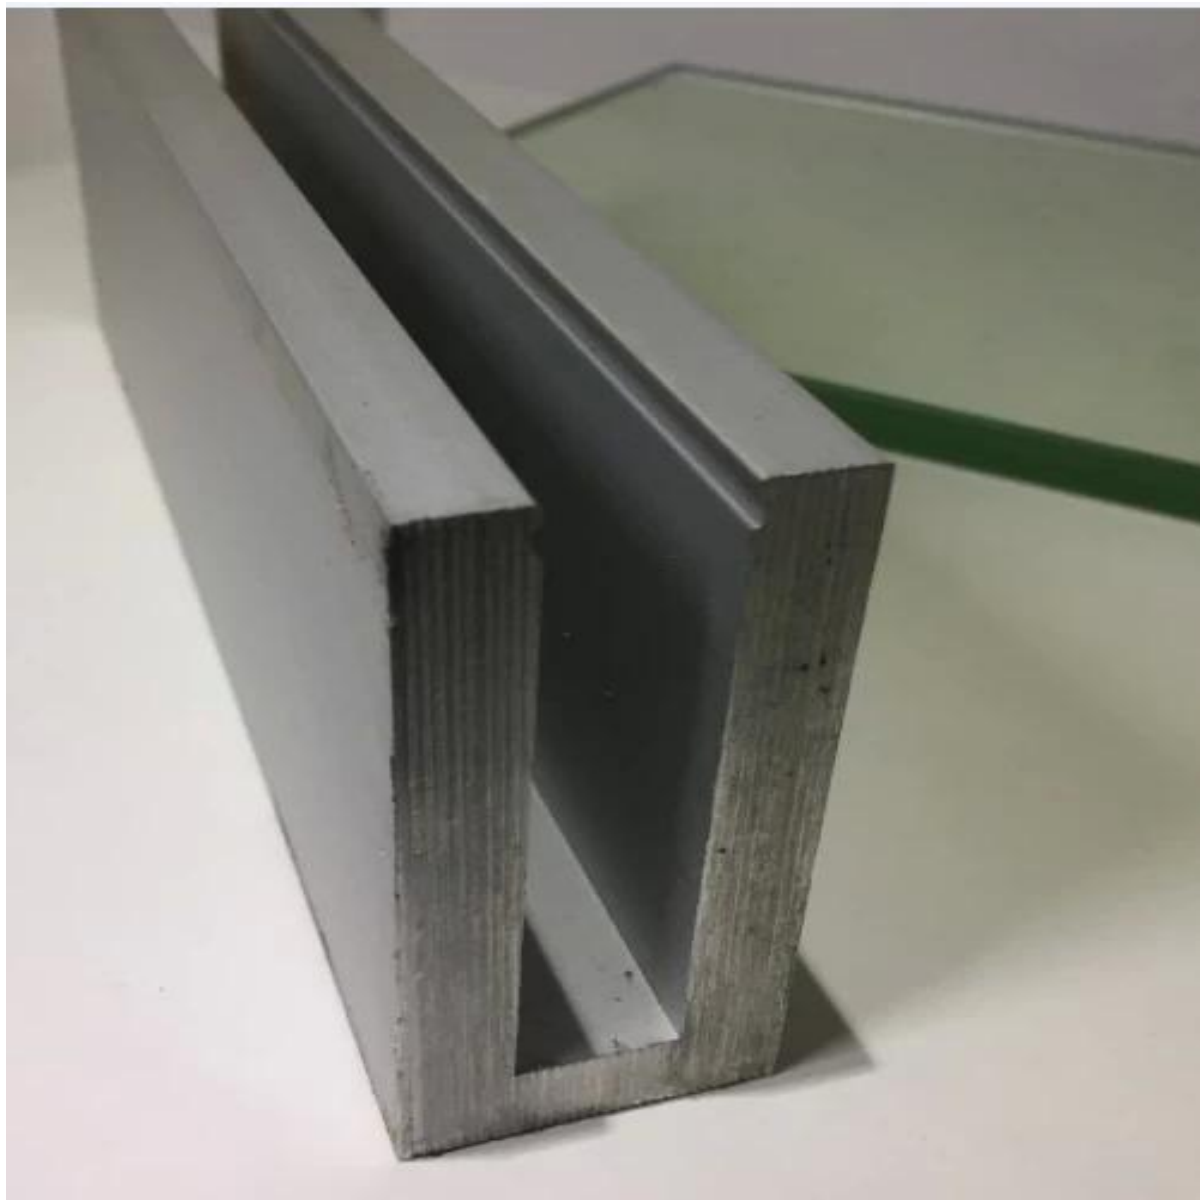

frameless glass railings for decks u channel glass balustrade

1. Aluminum U channel profile specifications ,

- Material: Aluminum 6063T5
- For 10-12mm thickness glass
- Dimension: 35x80mm, slot channel: 15x70mm
- Aluminum channel wall thickness: 10mm
- Floor mounting base aluminum U channel (Floor can be wood and concrete)
- Application: pool fence, balcony frameless railing, deck glass railing, garden fencing, staircase frameless aluminum glass railing, aluminum railing system, aluminum U channel balustrade, aluminum railing
- For both commercial and modern house home design
- For both wholesale and retail (We are factory)