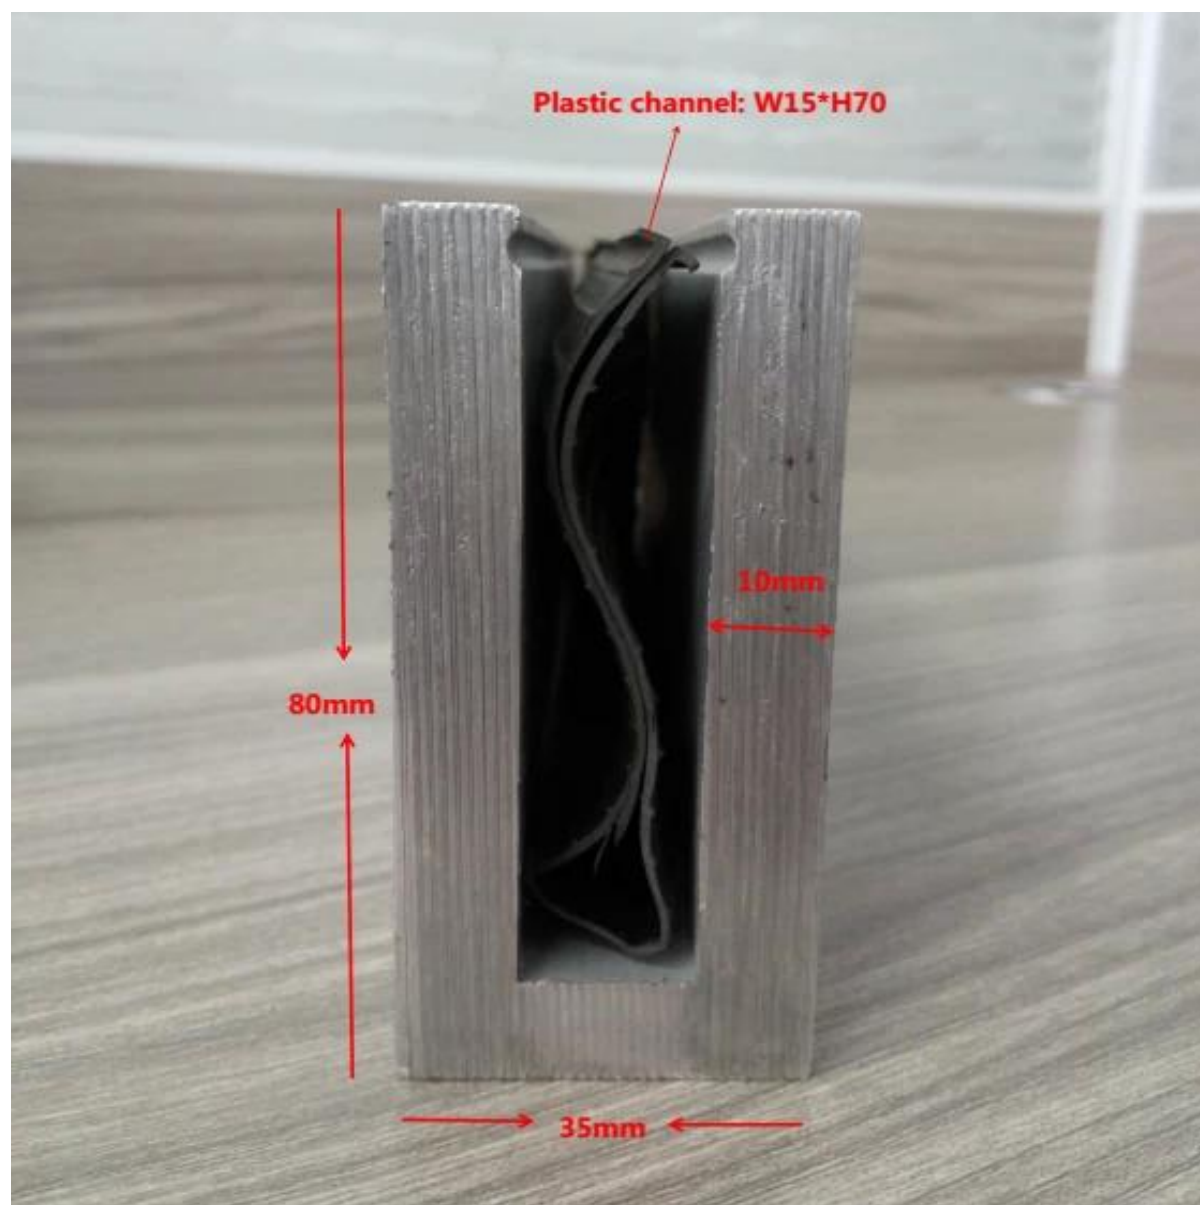

frameless glass railings for decks u channel glass balustrade

1. Aluminum U channel profile specifications ,

- Material: Aluminum 6063T5
- For 10-12mm thickness glass
- Dimension: 35x80mm, slot channel: 15x70mm
- Aluminum channel wall thickness: 10mm
- Floor mounting base aluminum U channel (Floor can be wood and concrete)
- Application: pool fence, balcony frameless railing, deck glass railing, garden fencing, staircase frameless aluminum glass railing, aluminum railing system, aluminum U channel balustrade, aluminum railing
- For both commercial and modern house home design
- For both wholesale and retail (We are factory)