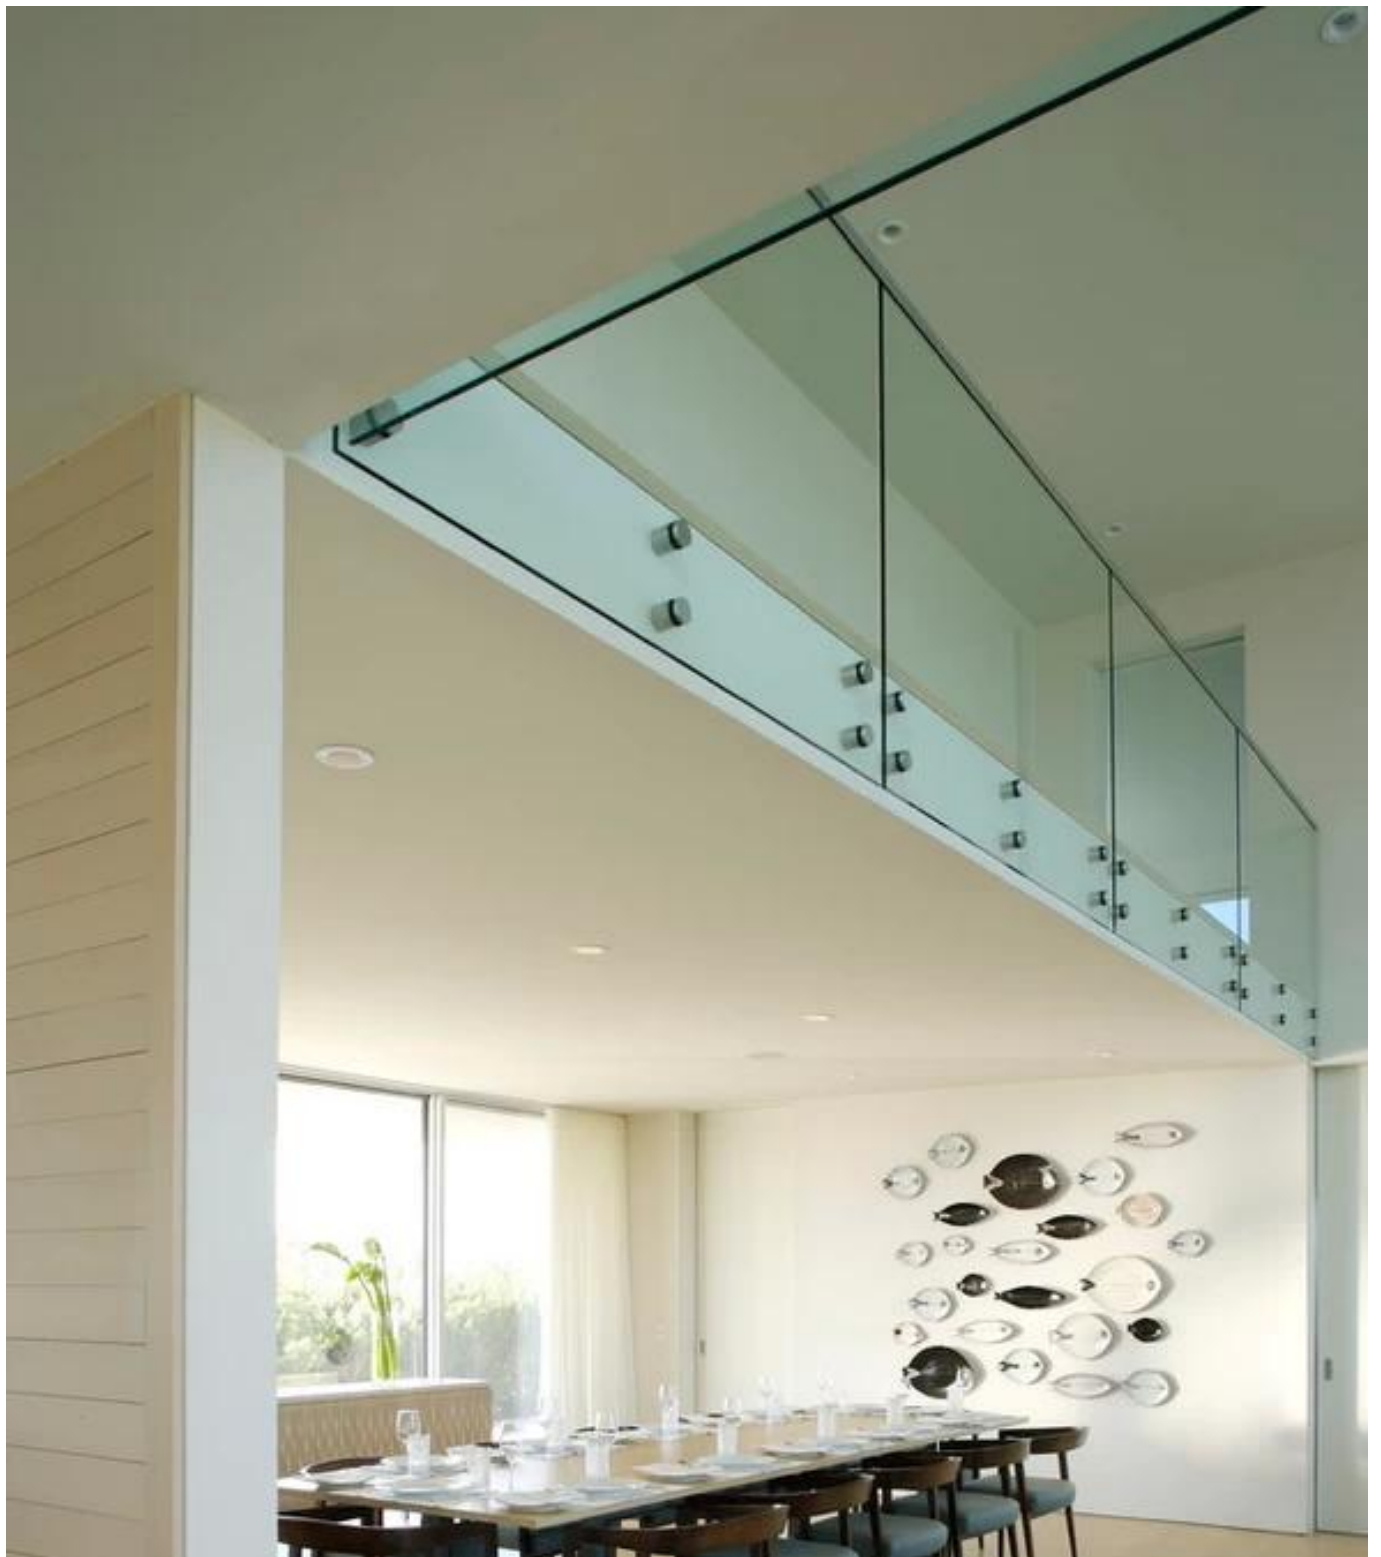

# frameless standoff glass railing for balcony design

### Model No. : SF-50 T

Material	Stainless steel 304/ 316
Finish	Satin / mirror polished
Size	50*10mm cap, 50*30 mm body, silicon rubber gasket included
Mounting plate size	200*100*10mm

for stairs

for deck