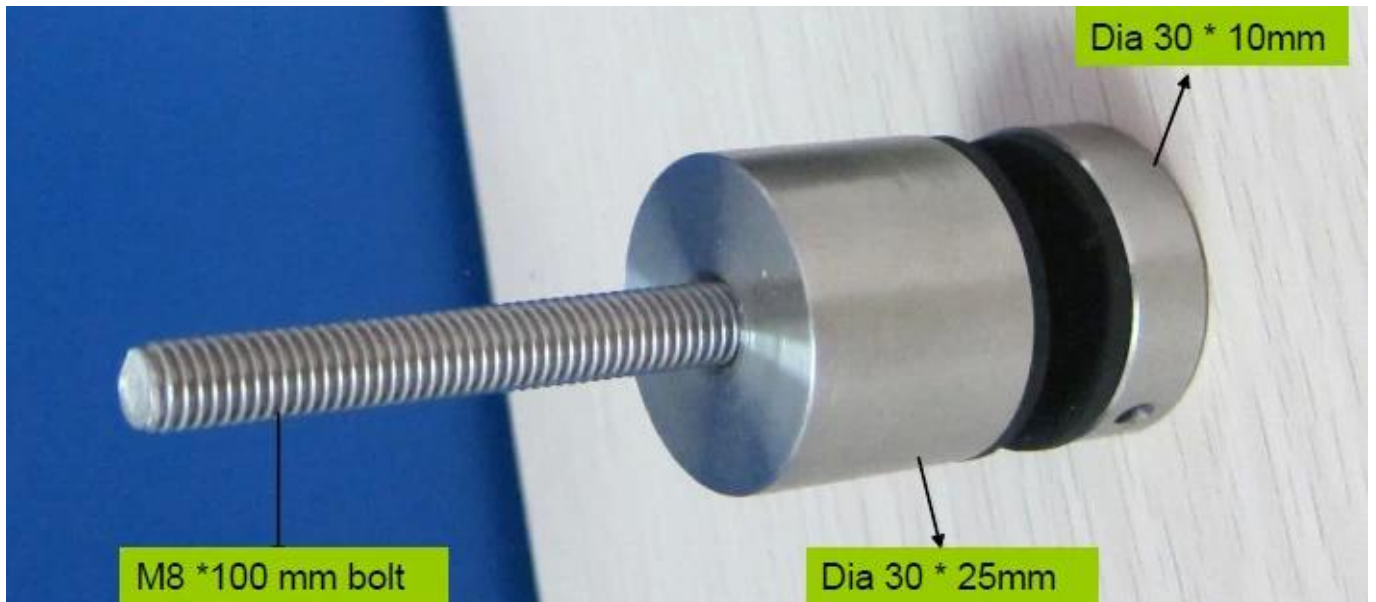

frameless standoff glass railing for balcony design

STAND OFF

SF-30

SF-50

SF-30

Model No. : SF-30

Material	Stainless steel 304/ 316
Finish	Satin / mirror polished
Size	30*10mm cap, 30*25mm body , M8*100 bolt , silicon rubber gasket included

Model No. : SF-50

Material	Stainless steel 304/ 316
Finish	Satin / mirror polished
Size	50*10mm cap, 50*30 mm body , M12*120 bolt , silicon rubber gasket included

Model No. : SF-50 T

Material	Stainless steel 304/ 316
Finish	Satin / mirror polished
Size	50*10mm cap, 50*30 mm body, silicon rubber gasket included
Mounting plate size	200*100*10mm