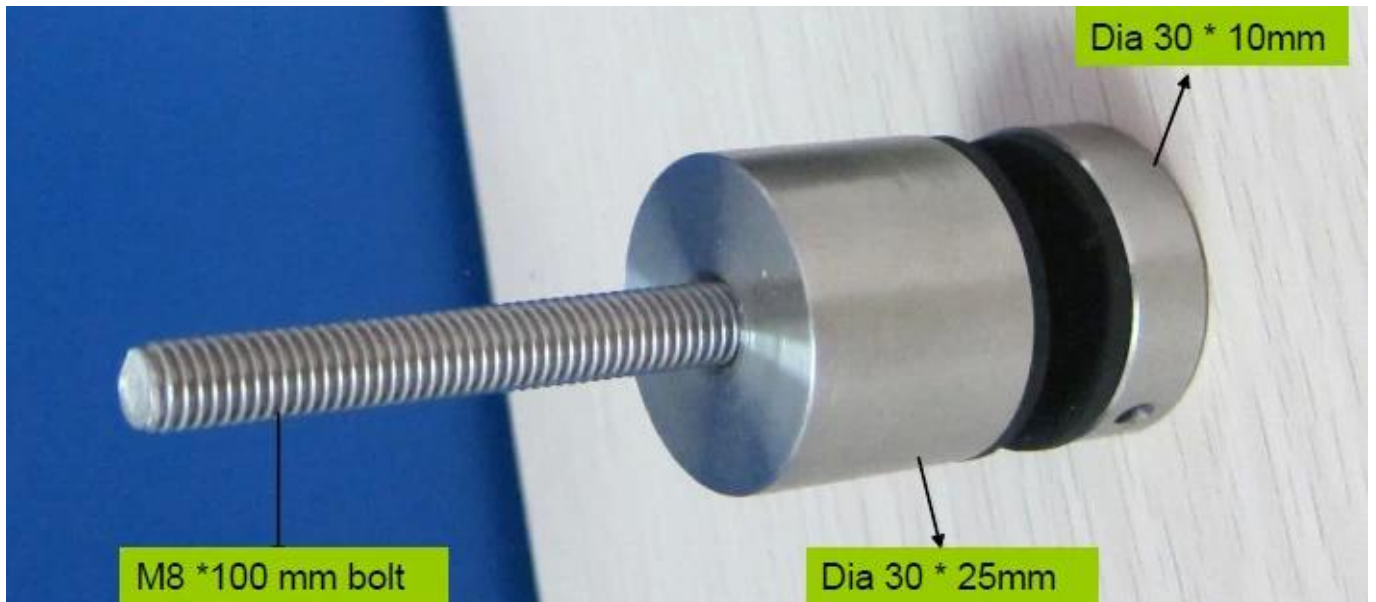

### Model No. : SF-30

Material	Stainless steel 304/ 316
Finish	Satin / mirror polished
Size	30*10mm cap, 30*25mm body , M8*100 bolt , silicon rubber gasket included

### Model No. : SF-50

Material	Stainless steel 304/ 316
Finish	Satin / mirror polished
Size	50*10mm cap, 50*30 mm body , M12*120 bolt , silicon rubber gasket included

### Model No. : SF-50 T

Material	Stainless steel 304/ 316
Finish	Satin / mirror polished
Size	50*10mm cap, 50*30 mm body, silicon rubber gasket included
Mounting plate size	200*100*10mm

for stairs

for deck