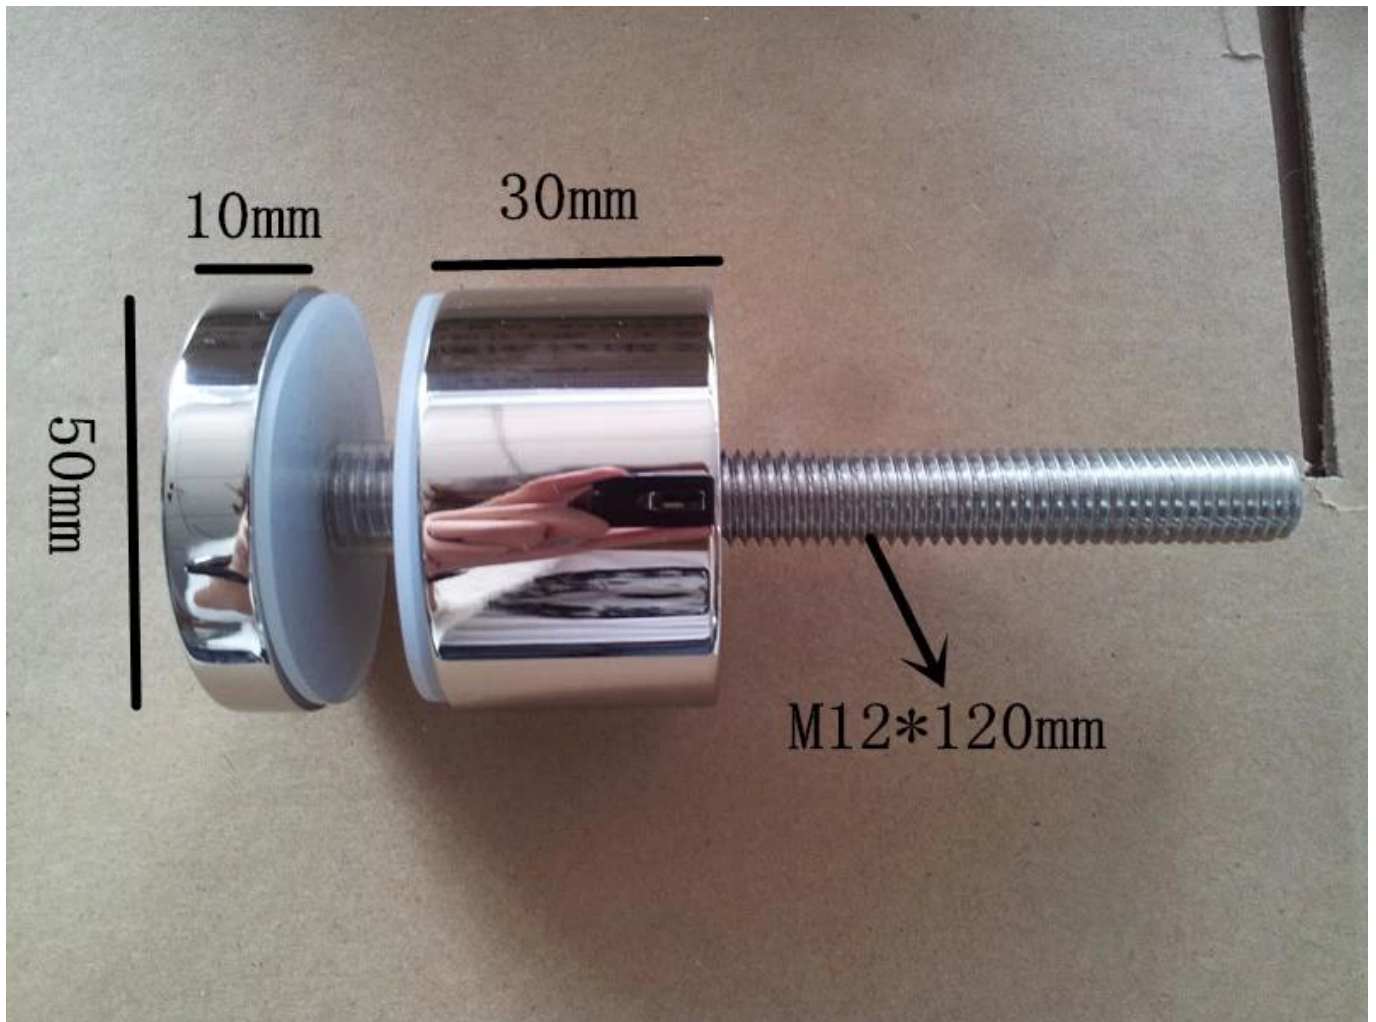

frameless standoff glass railing for balcony design

STAND OFF

SF-30

SF-50

SF-30

Model No. : SF-30

Material	Stainless steel 304/ 316
Finish	Satin / mirror polished
Size	30*10mm cap, 30*25mm body , M8*100 bolt , silicon rubber gasket included

Model No. : SF-50

Material	Stainless steel 304/ 316
Finish	Satin / mirror polished
Size	50*10mm cap, 50*30 mm body , M12*120 bolt , silicon rubber gasket included

Model No. : SF-50 T

Material	Stainless steel 304/ 316
Finish	Satin / mirror polished
Size	50*10mm cap, 50*30 mm body, silicon rubber gasket included
Mounting plate size	200*100*10mm