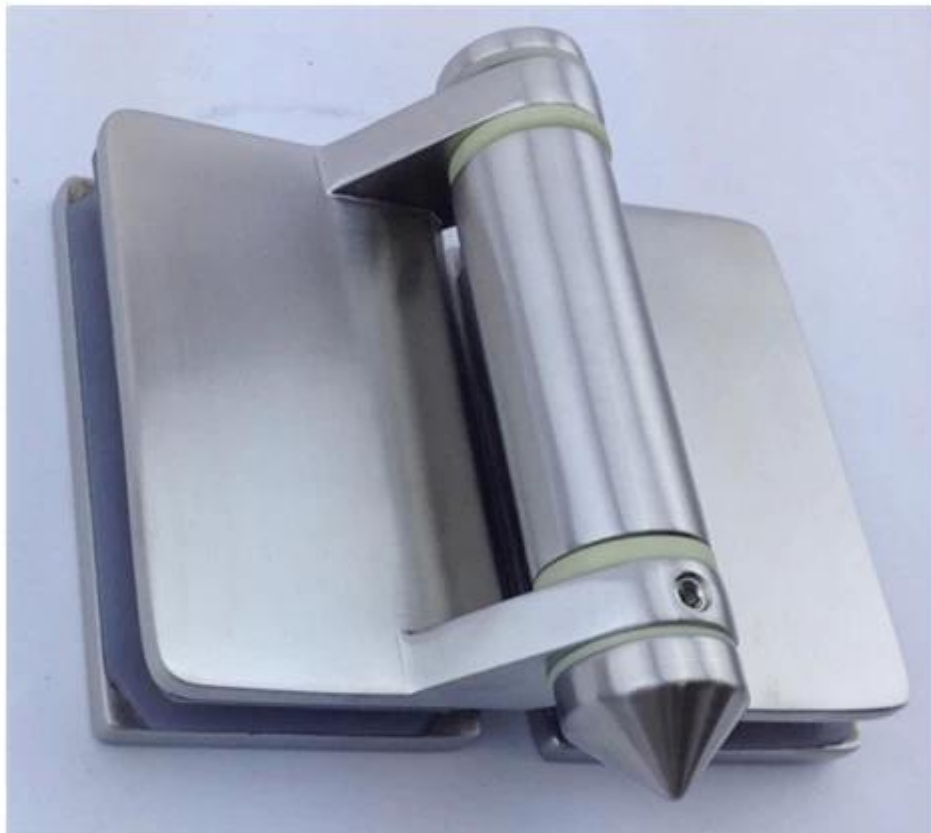

[china 12mm frameless glass balustrade spigot supplier](#),[stainless steel 12mm glass spigot for swimming pool fence](#)

[6mm to 19mm thick frosted tempered glass panels](#)

Sometimes customers will require top handrails :
[mini slot handrail 5.8 meter length to hold 12mm glass](#)

We also have glass railings with stainless steel posts :
[glass balustrade system for staircase balcony and swimming pools](#)

Frameless glass railing can also be applied on swimming pools :
[316 stainless steel or 2205 duplex pool fence spigot base plate type for 10-12mm frameless glass pool fencing](#)

RBM

Mirror

Satin

For swimming pool fencing , gate hinges will be used for gate panels .
[soft close hinge for 10-12mm pool fence gate](#)

KEBIL 科比奥™

www.launch-china.cn

ISO
9001:2008
REGISTERED

Factory Audit