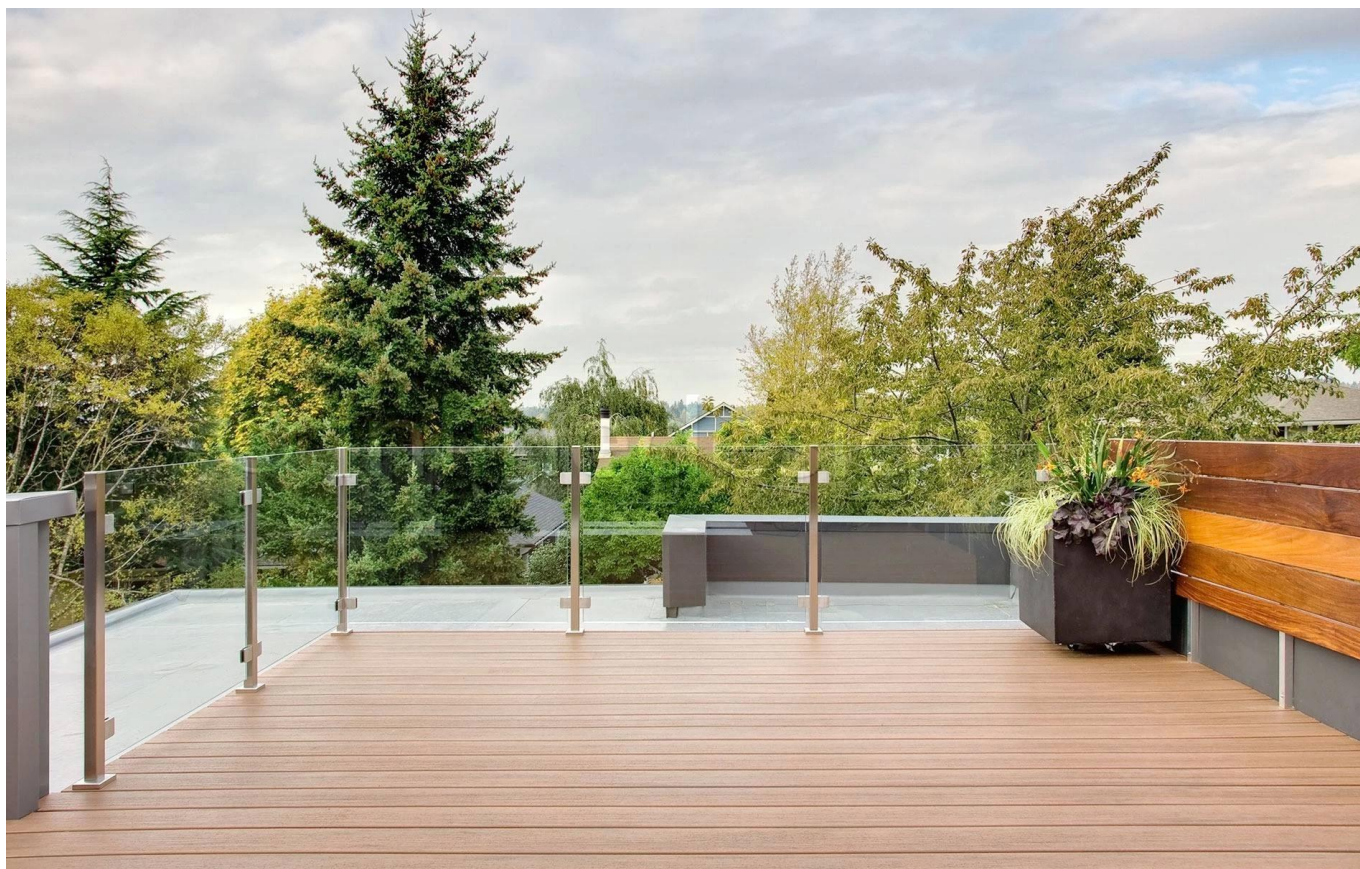

If you have any interest in our products, please go to our [homepage](#) or contact me for more details.

Email address: sales03@launch-china.cn