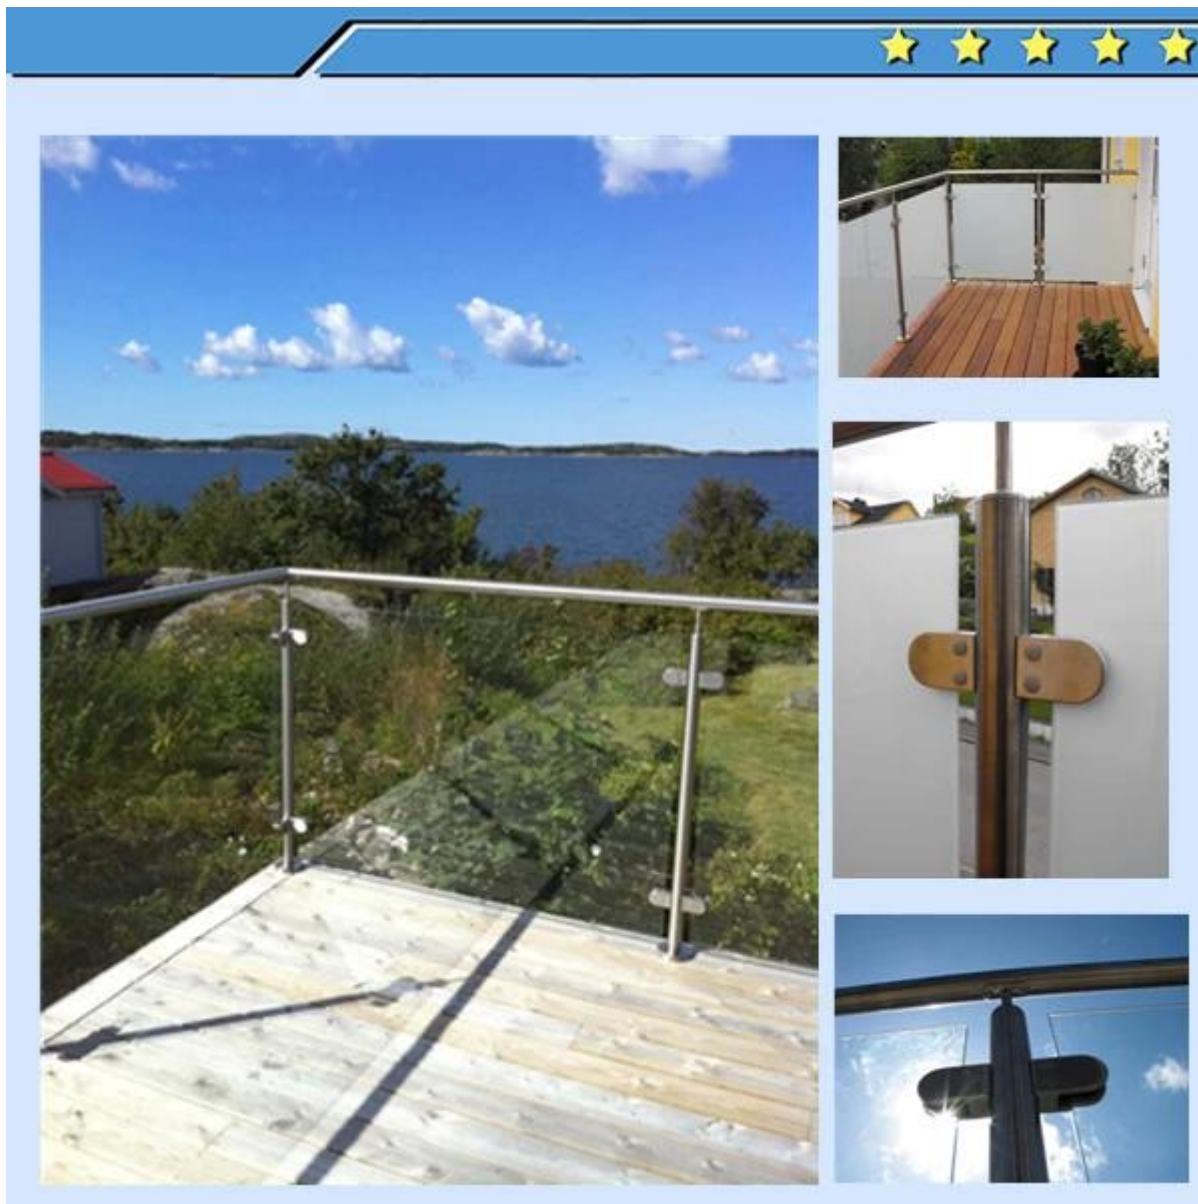

# glass clamp for balustrade post

**G106**

Model No.	A	B	C	D	E
G106	50	40	25	11	0
G106R	52	40	25	11	R-21.5

material: stainless steel 304/316

finish: satin or mirror polished

for glass thickness: 8-12mm

**G102**

Model No.	A	B	C	D	E
-----------	---	---	---	---	---

G102	44	44	25	11	0
G120R	48	44	25	11	R21.5

material: stainless steel 304/316

finish: satin or mirror polish

for glass thickness: 8-10mm

Please go to our [homepage](#), and we will help you to find the product you need. or [contact us](#) for