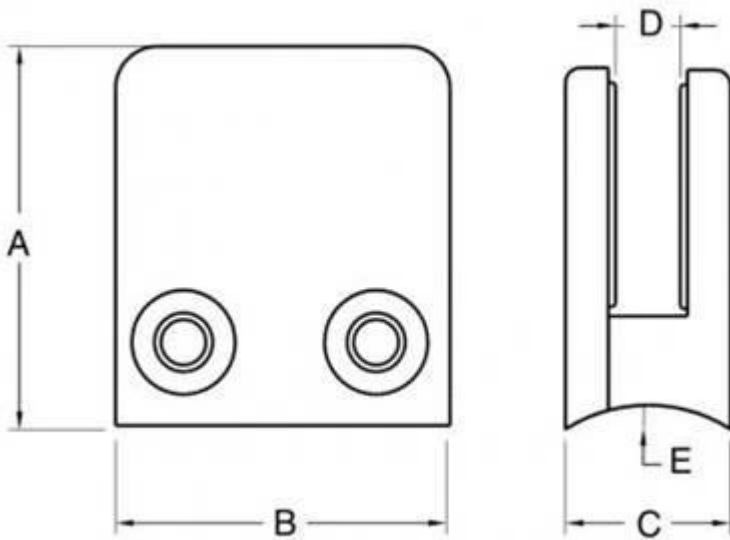

# glass clamp for balustrade post

**G106**

Model No.	A	B	C	D	E
G106	50	40	25	11	0
G106R	52	40	25	11	R-21.5

material: stainless steel 304/316

finish: satin or mirror polished

for glass thickness: 8-12mm

**G102**

Model No.	A	B	C	D	E
-----------	---	---	---	---	---

G102	44	44	25	11	0
G120R	48	44	25	11	R21.5

material: stainless steel 304/316

finish: satin or mirror polish

for glass thickness: 8-10mm

Please go to our [homepage](#), and we will help you to find the product you need. or [contact us](#) for