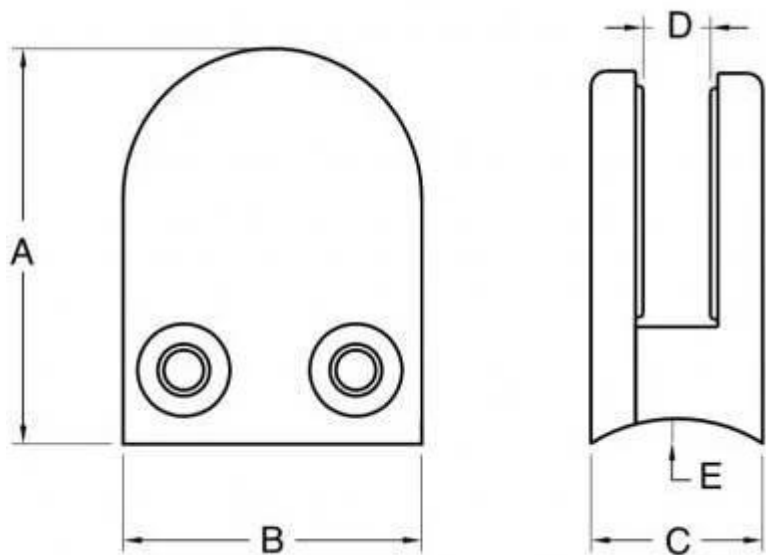

# glass clamp for balustrade post

**G106**

Model No.	A	B	C	D	E
G106	50	40	25	11	0
G106R	52	40	25	11	R-21.5

material: stainless steel 304/316

finish: satin or mirror polished

for glass thickness: 8-12mm

**G102**

Model No.	A	B	C	D	E
-----------	---	---	---	---	---

G102	44	44	25	11	0
G120R	48	44	25	11	R21.5

material: stainless steel 304/316

finish: satin or mirror polish

for glass thickness: 8-10mm

Please go to our [homepage](#), and we will help you to find the product you need. or [contact us](#) for