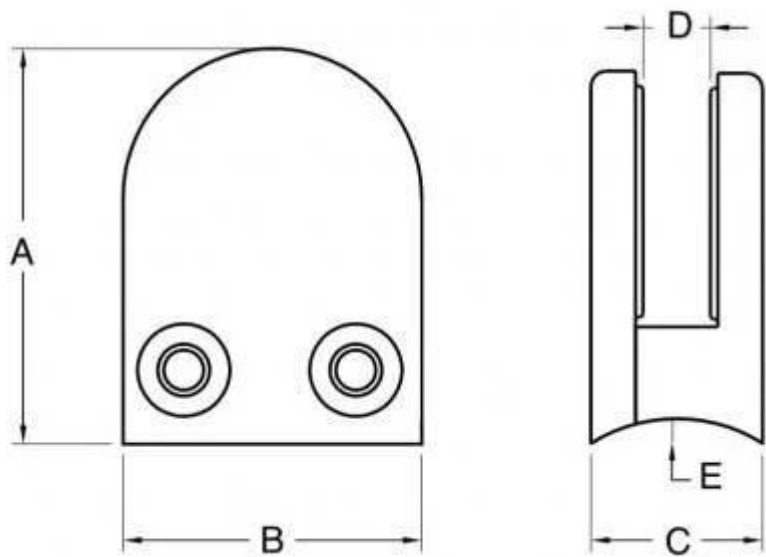

glass clamp with flat base for 3/8" glass

material: stainless steel 304/316

finish: mirror or satin polished

Model No.: G105

G105

Model No.: G102

G102

Of course, glass clamp with round bases are also provided.

Model No.: G105R

the comparison of size between G105 and G105R

Model No.	A	B	C	D	E
G105	55	45	28	14	0
G105R	58	45	28	14	R-25.4

Model No.: G102R

the comparison of size between G102 and G102R

Model No.	A	B	C	D	E
G102	44	44	25	11	0
G102R	48	44	25	11	R-21.5