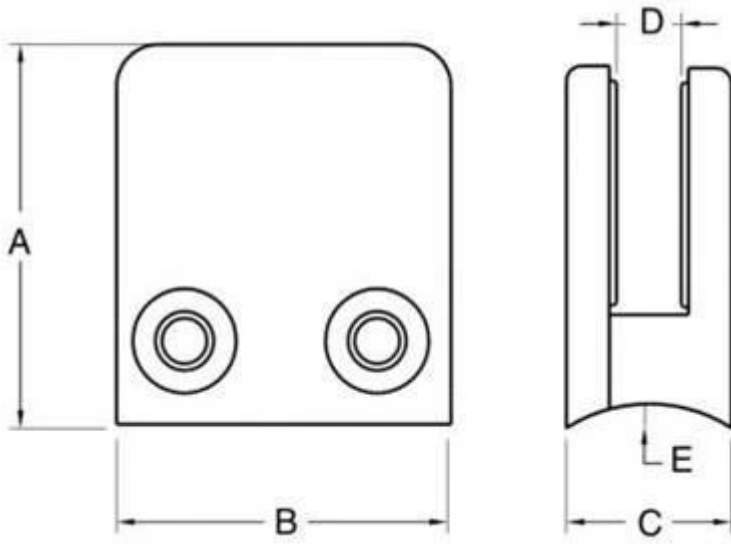

glass clamp with flat base for 3/8" glass

material: stainless steel 304/316

finish: mirror or satin polished

Model No.: G105

G105

Model No.: G102

G102

Of course, glass clamp with round bases are also provided.

Model No.: G105R

the comparison of size between G105 and G105R

Model No.	A	B	C	D	E
G105	55	45	28	14	0
G105R	58	45	28	14	R-25.4

Model No.: G102R

the comparison of size between G102 and G102R

Model No.	A	B	C	D	E
G102	44	44	25	11	0
G102R	48	44	25	11	R-21.5