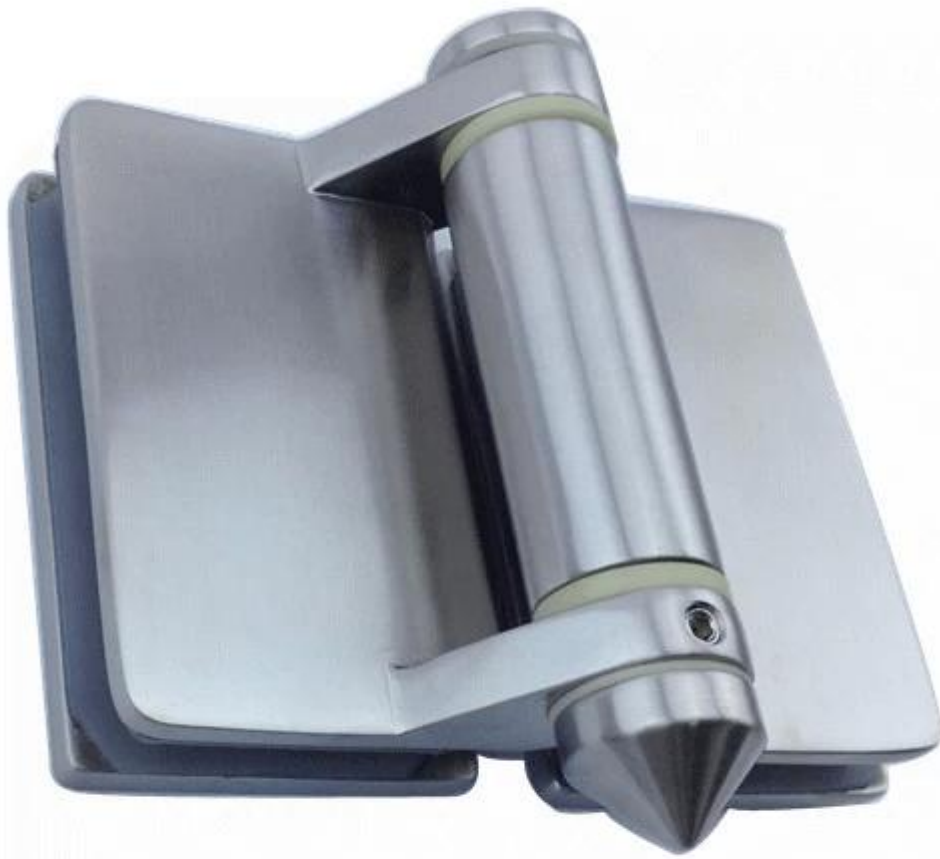

glass door hardware stainless steel hinge

material: stainless steel 316

finish: mirror or satin polished

for glass gate thickness: 8mm-12mm

launch-china.en.alibaba.com

Glass to glass hinge

Model No.: G-G2

G-G2

Glass to round post hinge
Model No.: G-R2

G-R2

Glass to square post / wall hinge
Model No.: G-W2

G-W 2

glass spigot