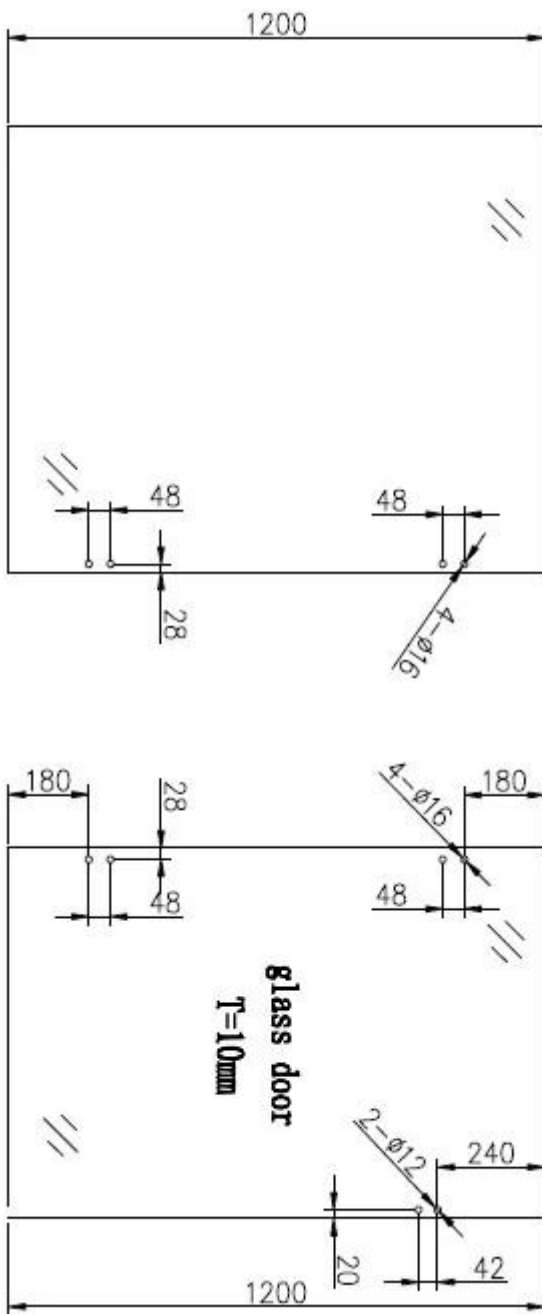

# Hole cut drawings for [glass pool fence gate hardware spring glass hinge](#)