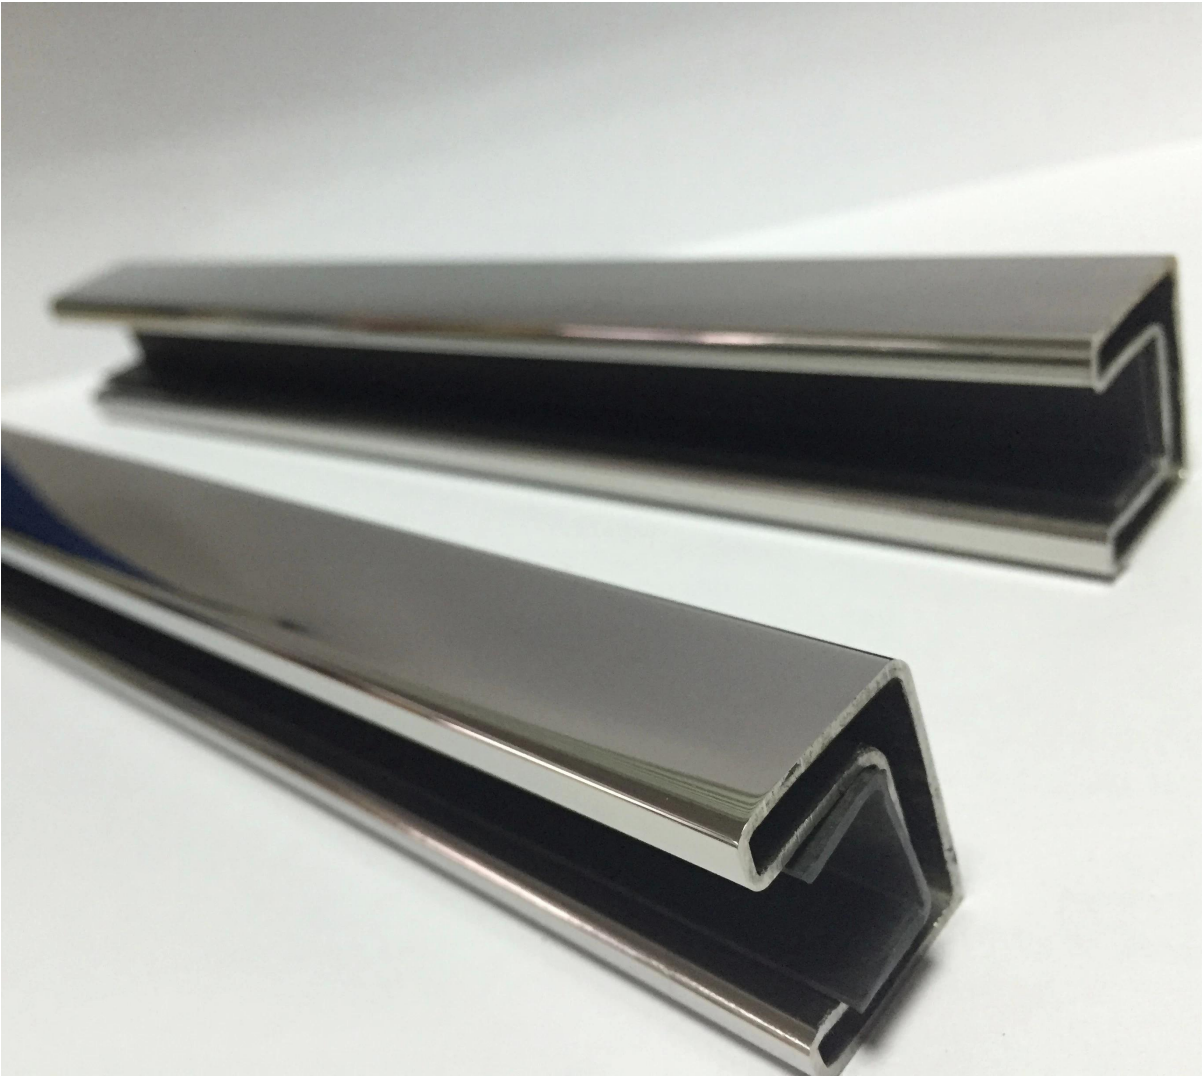

glass railing hardware stainless steel slotted handrail tube

material: stainless steel 316/316L

finish: mirror or satin

dimension: 25\*21mm, groove 14\*14mm, 5.8 meter per length  
for 12 mm glass

glass standoff pin