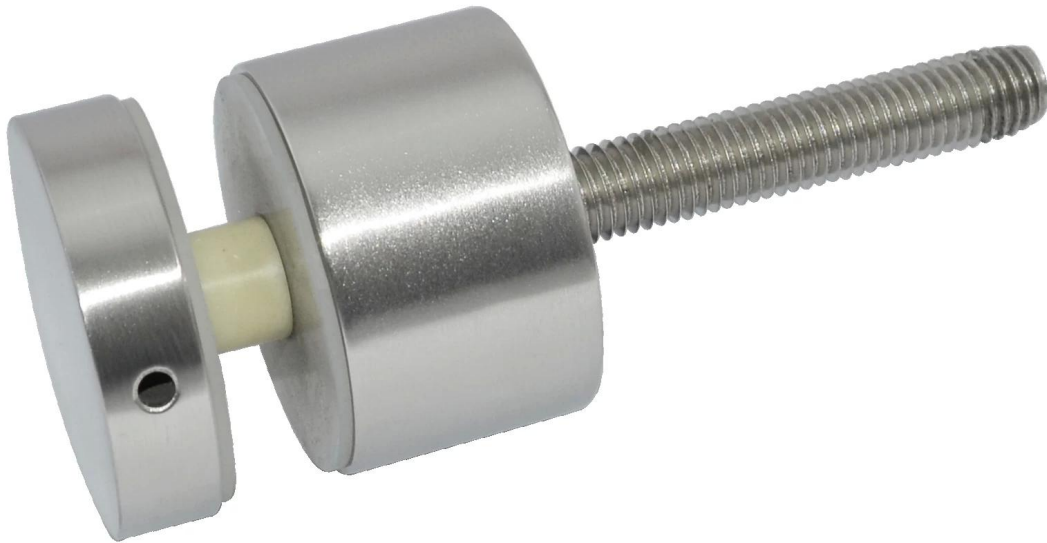

glass railing hardware stainless steel slotted handrail tube

material: stainless steel 316/316L

finish: mirror or satin

dimension: 25\*21mm, groove 14\*14mm, 5.8 meter per length  
for 12 mm glass

glass standoff pin