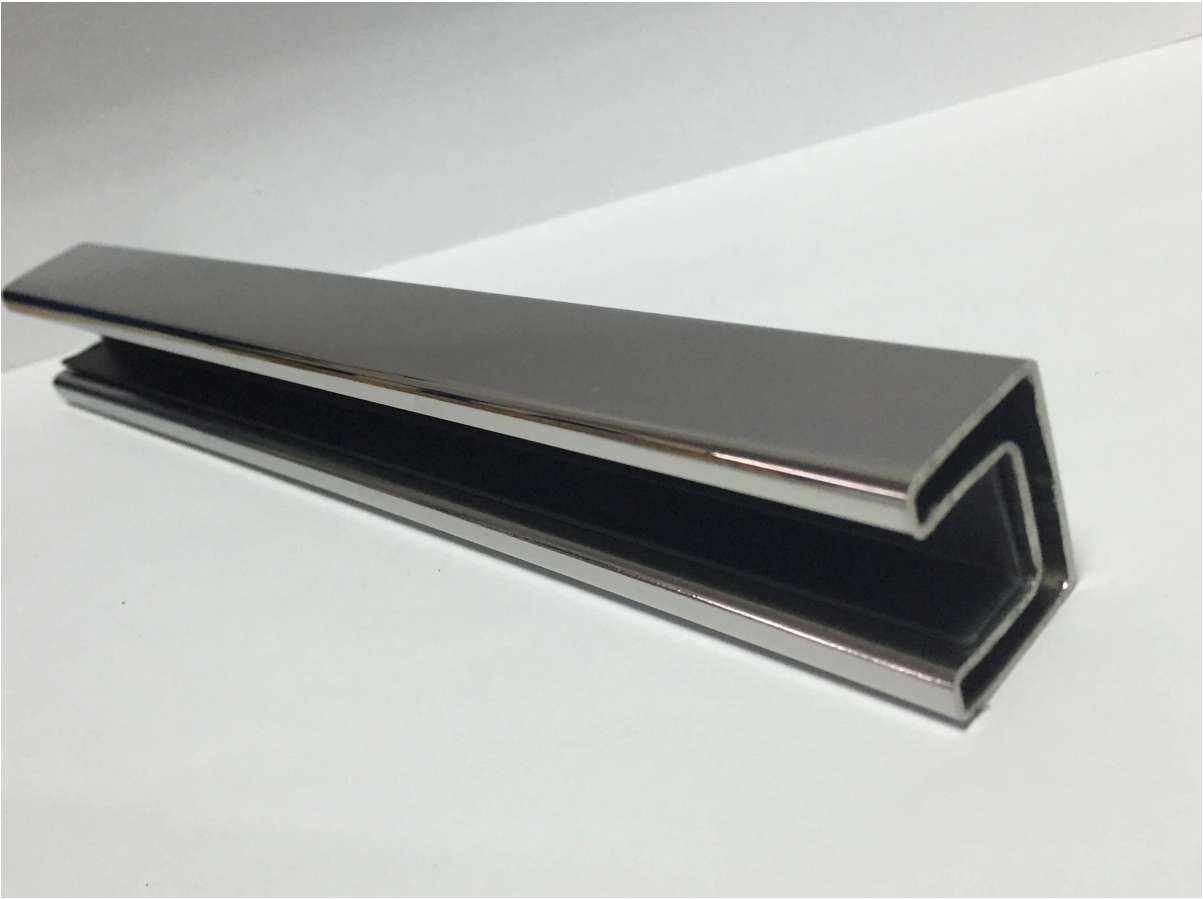

glass railing hardware stainless steel slotted handrail tube

material: stainless steel 316/316L

finish: mirror or satin

dimension: 25\*21mm, groove 14\*14mm, 5.8 meter per length  
for 12 mm glass

glass standoff pin