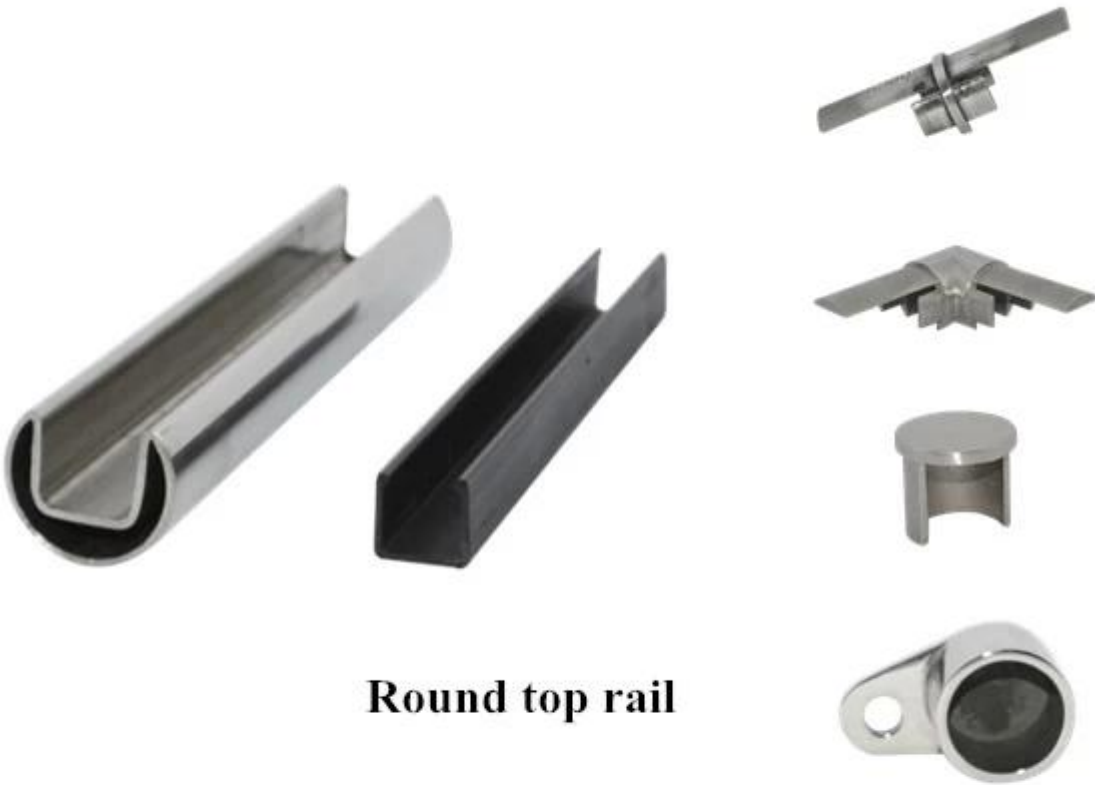

glass railing stainless steel handrail

round top rail

dimension: dia 25.4mm, groove 14\*14mm, 5.8 meter per length

rail fittings: 180 degree connector, 90 degree connector, wall to rail connector, end cap

for glass thickness: 12mm

**Round top rail**

square top rail

dimension: 25\*20mm, groove 14\*14mm, 5.8 meter per length

rail fittings: 180 degree connector, 90 degree connector, wall to rail connector, end cap

for glass thickness: 12mm

**square top rail**