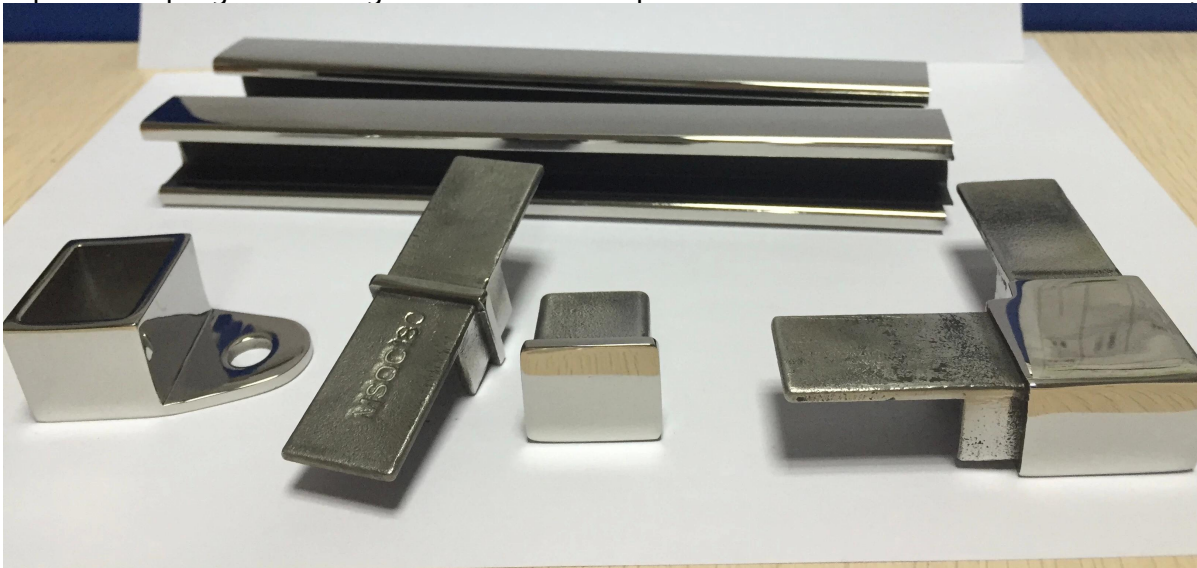

glass railing stainless steel top rails channel tube handrail

1. glass railing stainless steel top rails channel tube handrail description.

Material: stainless steel 304/316/316L

Finish: Brushed or Mirror polished

For glass thickness : 8-13.52mm thickness

Dimension:

---Round shape, Diameter 25.4mm, groove 14*14mm,

---Square shape, 25*20mm, groove 14*14mm,

5.8 meter per length , or as per your requirement cut into sections

2. Square shape glass railing stainless steel top rails channel tube handrail and fittings:

Square slot handrail series

Square shape glass railing stainless steel top rails channel tube handrail and fittings photo,

3. Round shape glass railing stainless steel top rails channel tube handrail and fittings:

Round slot handrail series

Round shape glass railing stainless steel top rails channel tube handrail and fittings photo,