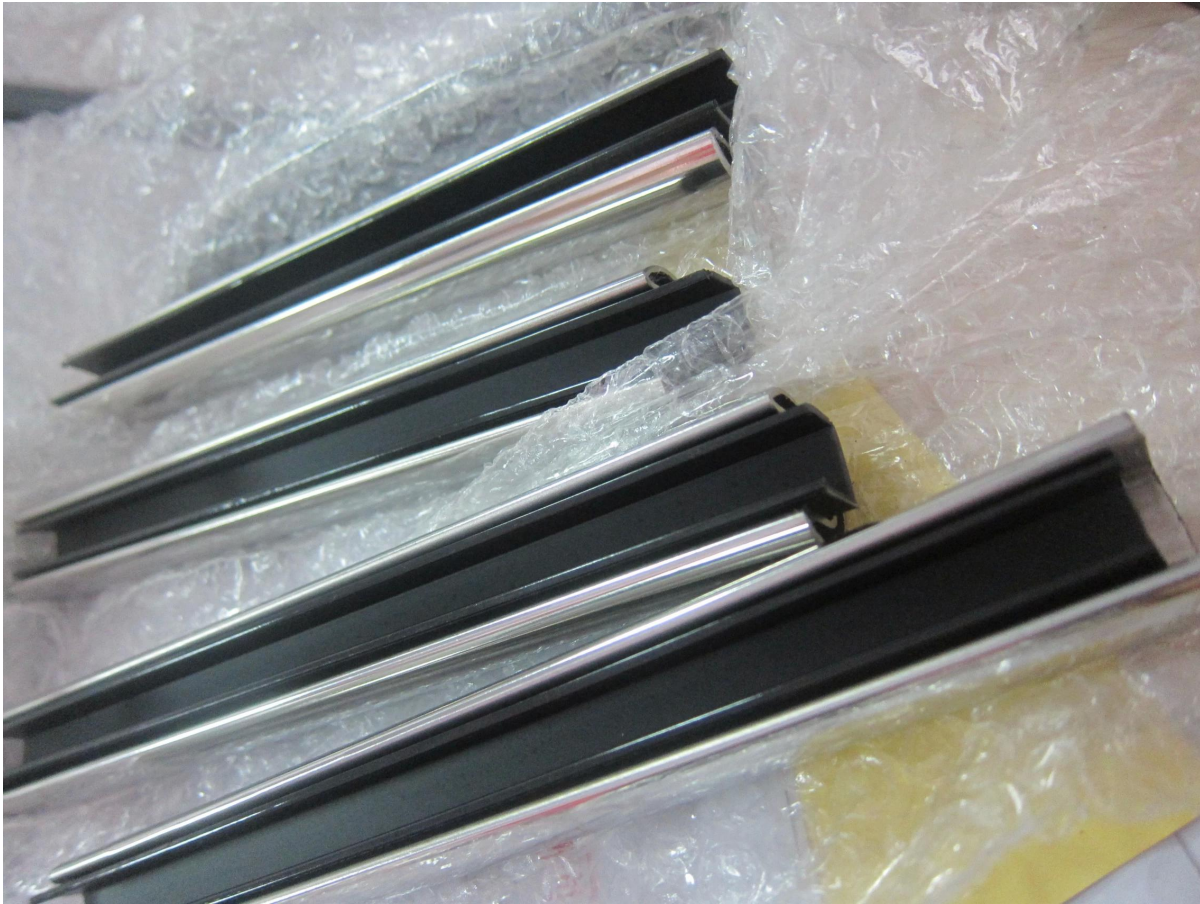

glass railing stainless steel top rails channel tube handrail

1. glass railing stainless steel top rails channel tube handrail description.

Material: stainless steel 304/316/316L

Finish: Brushed or Mirror polished

2. Square shape glass railing stainless steel top rails channel tube handrail and fittings:

Square slot handrail series

Square shape glass railing stainless steel top rails channel tube handrail and fittings photo,

3. Round shape glass railing stainless steel top rails channel tube handrail and fittings:

Round slot handrail series

Round shape glass railing stainless steel top rails channel tube handrail and fittings photo,