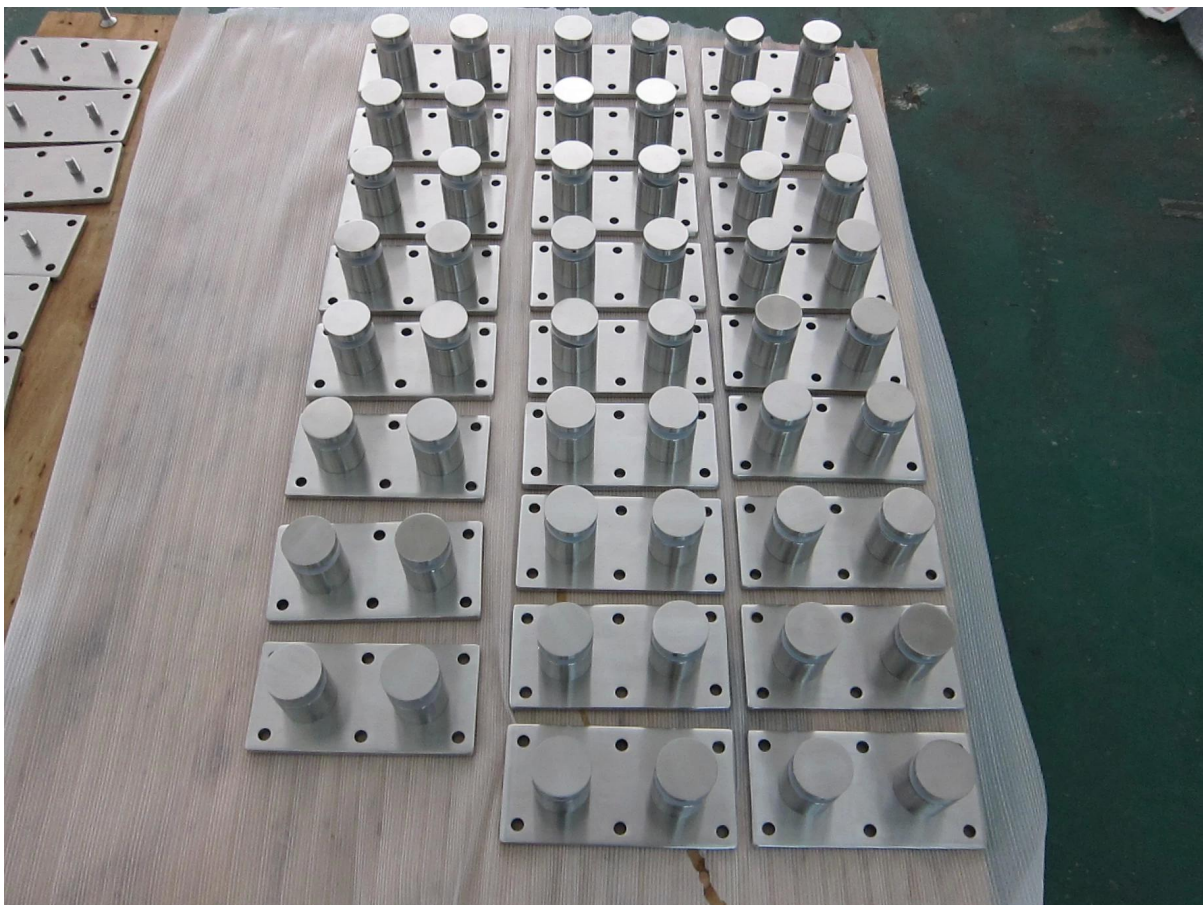

glass stairs balcony deck design stainless steel glass standoff

Item Name	Standoff
Item No.:	SF-30, SF-50, SF-50T
Material:	Stainless steel 304 / 316
Finish:	polish (mirror) or brush (satin or matt)
Size:	Diameter available: 20mm,25mm, 30mm, 38mm,40mm,50mm or 60mm or 100mm Lenght: custom made or custom tailored M6 or M8 or M10 or M12 threaded bolt
General usage:	to fix glass on the wall for stairs railing or balcony railing
Accessories:	screws, rubber ring, alley key

Stainless steel standoff Model No. & project photos□

1. Model No. SF-30 standoff.

Stainless steel 316 standoff Lag screw type.

2. Model No. SF-50 standoff.

3. Model No. SF-50T standoff.

[4. Stainless steel standoff glass railing project photos:](#)