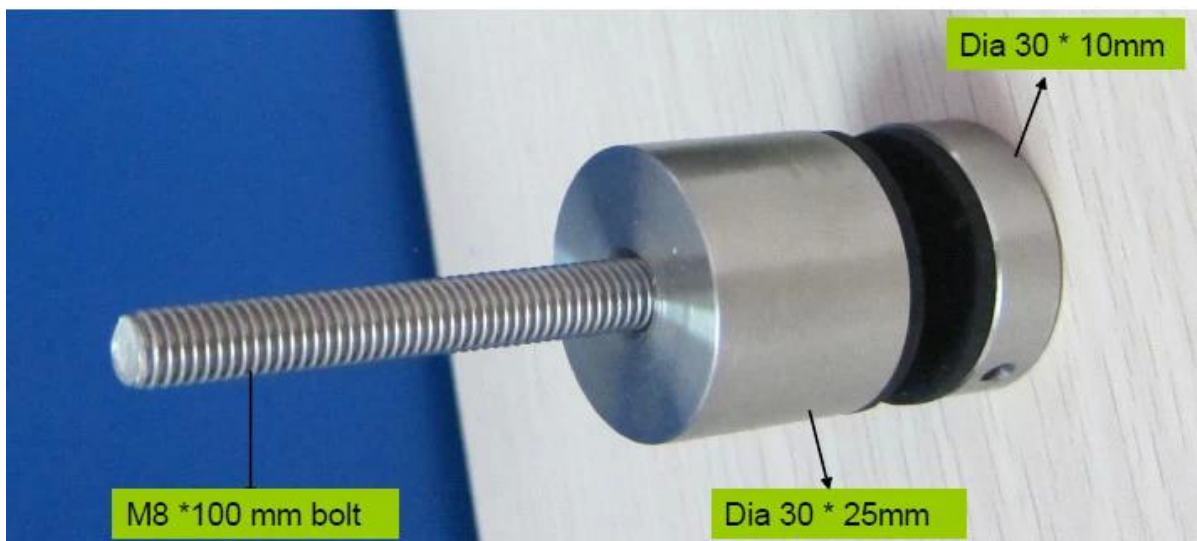

glass stairs balcony deck design stainless steel glass standoff

Item Name	Standoff
Item No.:	SF-30, SF-50, SF-50T
Material:	Stainless steel 304 / 316
Finish:	polish (mirror) or brush (satin or matt)
Size:	Diameter available: 20mm,25mm, 30mm, 38mm,40mm,50mm or 60mm or 100mm Lenght: custom made or custom tailored M6 or M8 or M10 or M12 threaded bolt
General usage:	to fix glass on the wall for stairs railing or balcony railing
Accessories:	screws, rubber ring, alley key

Stainless steel standoff Model No. & project photos□

1. Model No. SF-30 standoff.

Stainless steel 316 standoff Lag screw type.

2. Model No. SF-50 standoff.

3. Model No. SF-50T standoff.

[4. Stainless steel standoff glass railing project photos:](#)