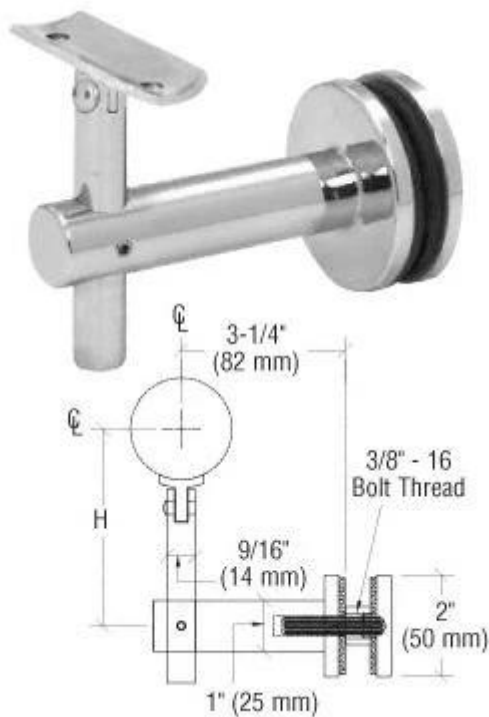

drawing shows