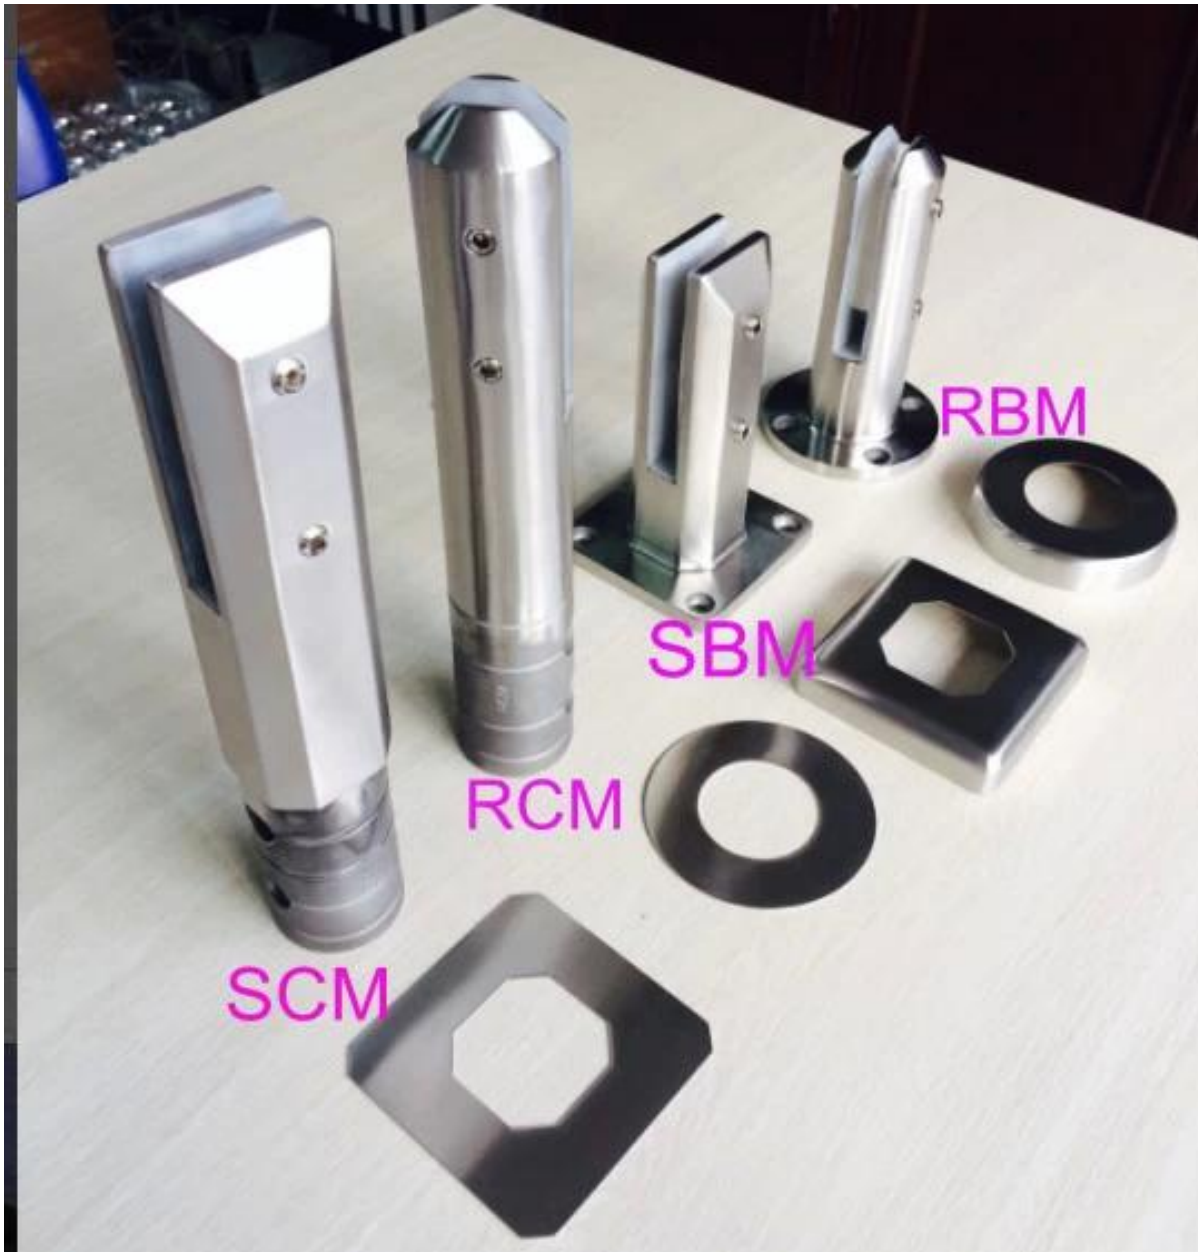

no holes required round deck spigot duplex 2205 for 10-12mm glass

[frameless glass spigot for 10-12mm swimming pool fencing](#)

[stainless steel 316 spigot, frameless glass fencing spigot, square base plate spigot](#)

[deck mount, stainless steel square spigot, pool fencing or balcony railing](#)

[frameless glass railing for balcony fencing 10-12mm glass panels](#)

[stainless steel glass spigot for 1/2" glass fencing, glass balustrade with glass spigot for balcony](#)

[10-12mm clear glass panels for pool fencing](#)

tempered glass panels