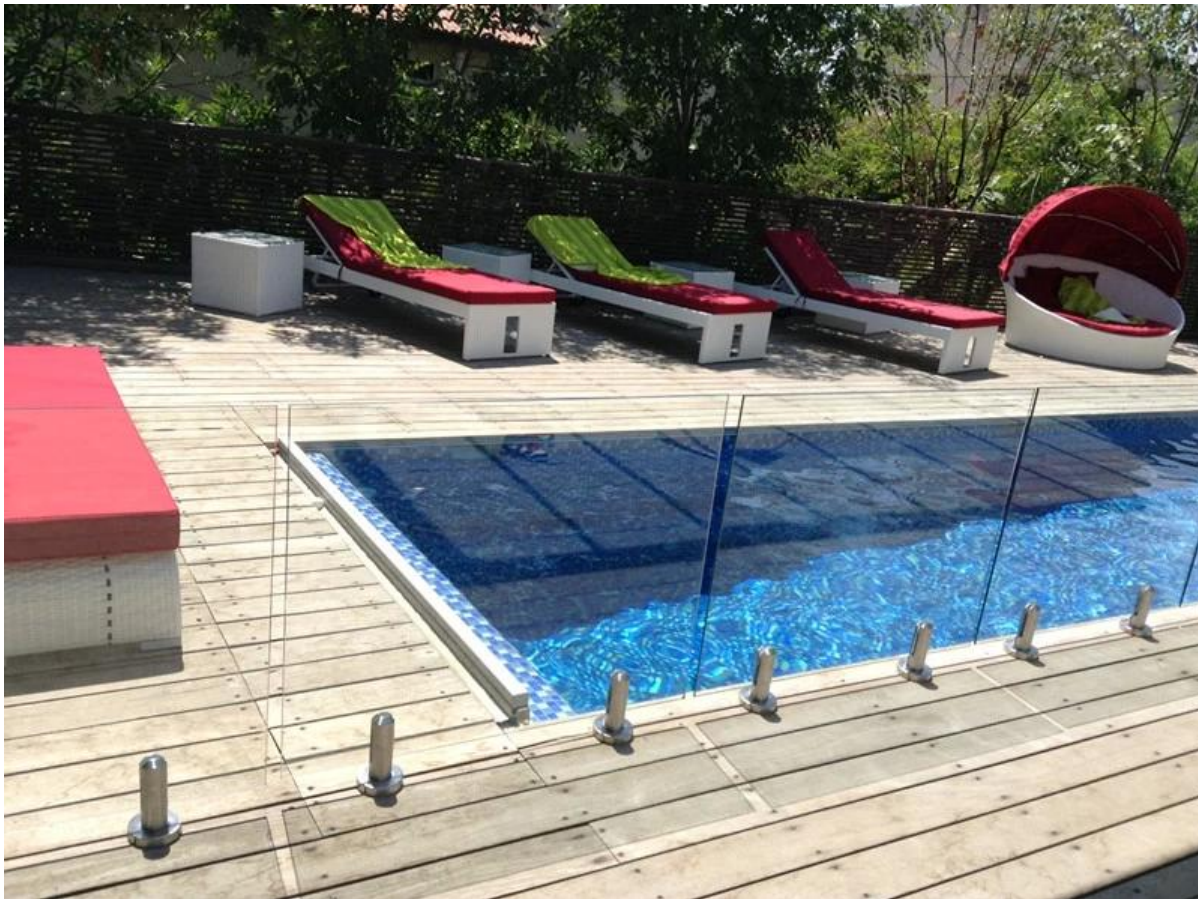

no holes required round deck spigot duplex 2205 for 10-12mm glass

[frameless glass spigot for 10-12mm swimming pool fencing](#)

[stainless steel 316 spigot, frameless glass fencing spigot, square base plate spigot](#)

[deck mount, stainless steel square spigot, pool fencing or balcony railing](#)

[frameless glass railing for balcony fencing 10-12mm glass panels](#)

[stainless steel glass spigot for 1/2" glass fencing, glass balustrade with glass spigot for balcony](#)

[10-12mm clear glass panels for pool fencing](#)

tempered glass panels