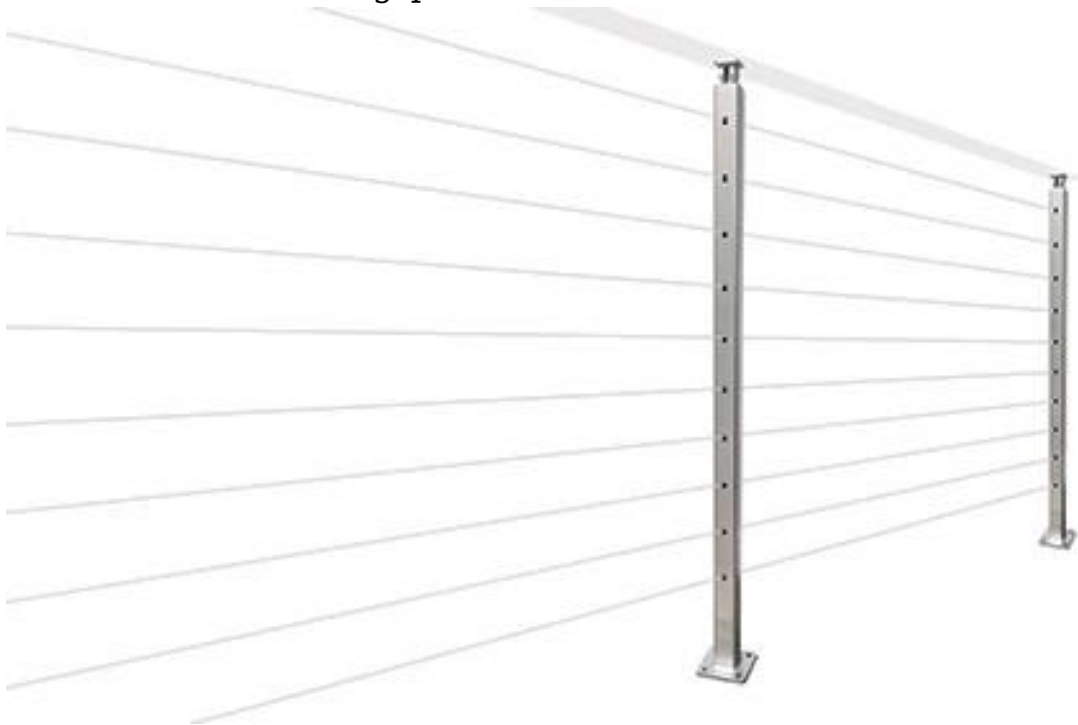

Shenzhen Launch offers interior design glass stair railing kits, the **best selling elegant model** - all stainless steel cable railing kits .

Features-

- ALL stainless steel , Elegant look !
- square & round both available , but SQUARE is more popular
- cables can be 3mm 4mm 5mm diameter
- Top handrail rectangular 50*25mm

Photos of stair railing posts-

LCH-213

LCH-214

Black color stainless steel stair cable railing post is also available -

Production photos of cable railing posts-

Project photos of interior design glass stair railing kits-