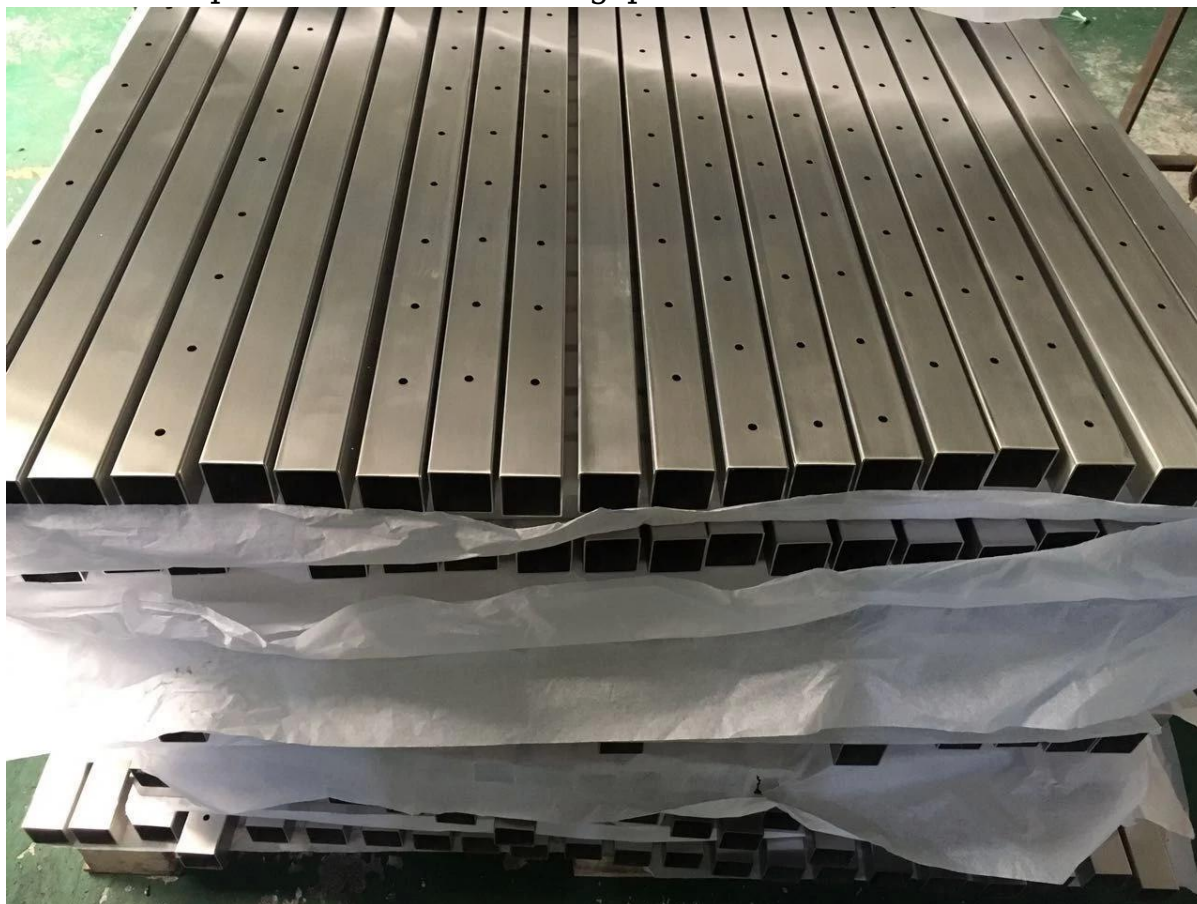

Shenzhen Launch offers interior design glass stair railing kits, the **best selling elegant model** - all stainless steel cable railing kits .

Features-

- ALL stainless steel , Elegant look !
- square & round both available , but SQUARE is more popular
- cables can be 3mm 4mm 5mm diameter
- Top handrail rectangular 50*25mm

Photos of stair railing posts-

LCH-213

LCH-214

Black color stainless steel stair cable railing post is also available -

Production photos of cable railing posts-

Project photos of interior design glass stair railing kits-