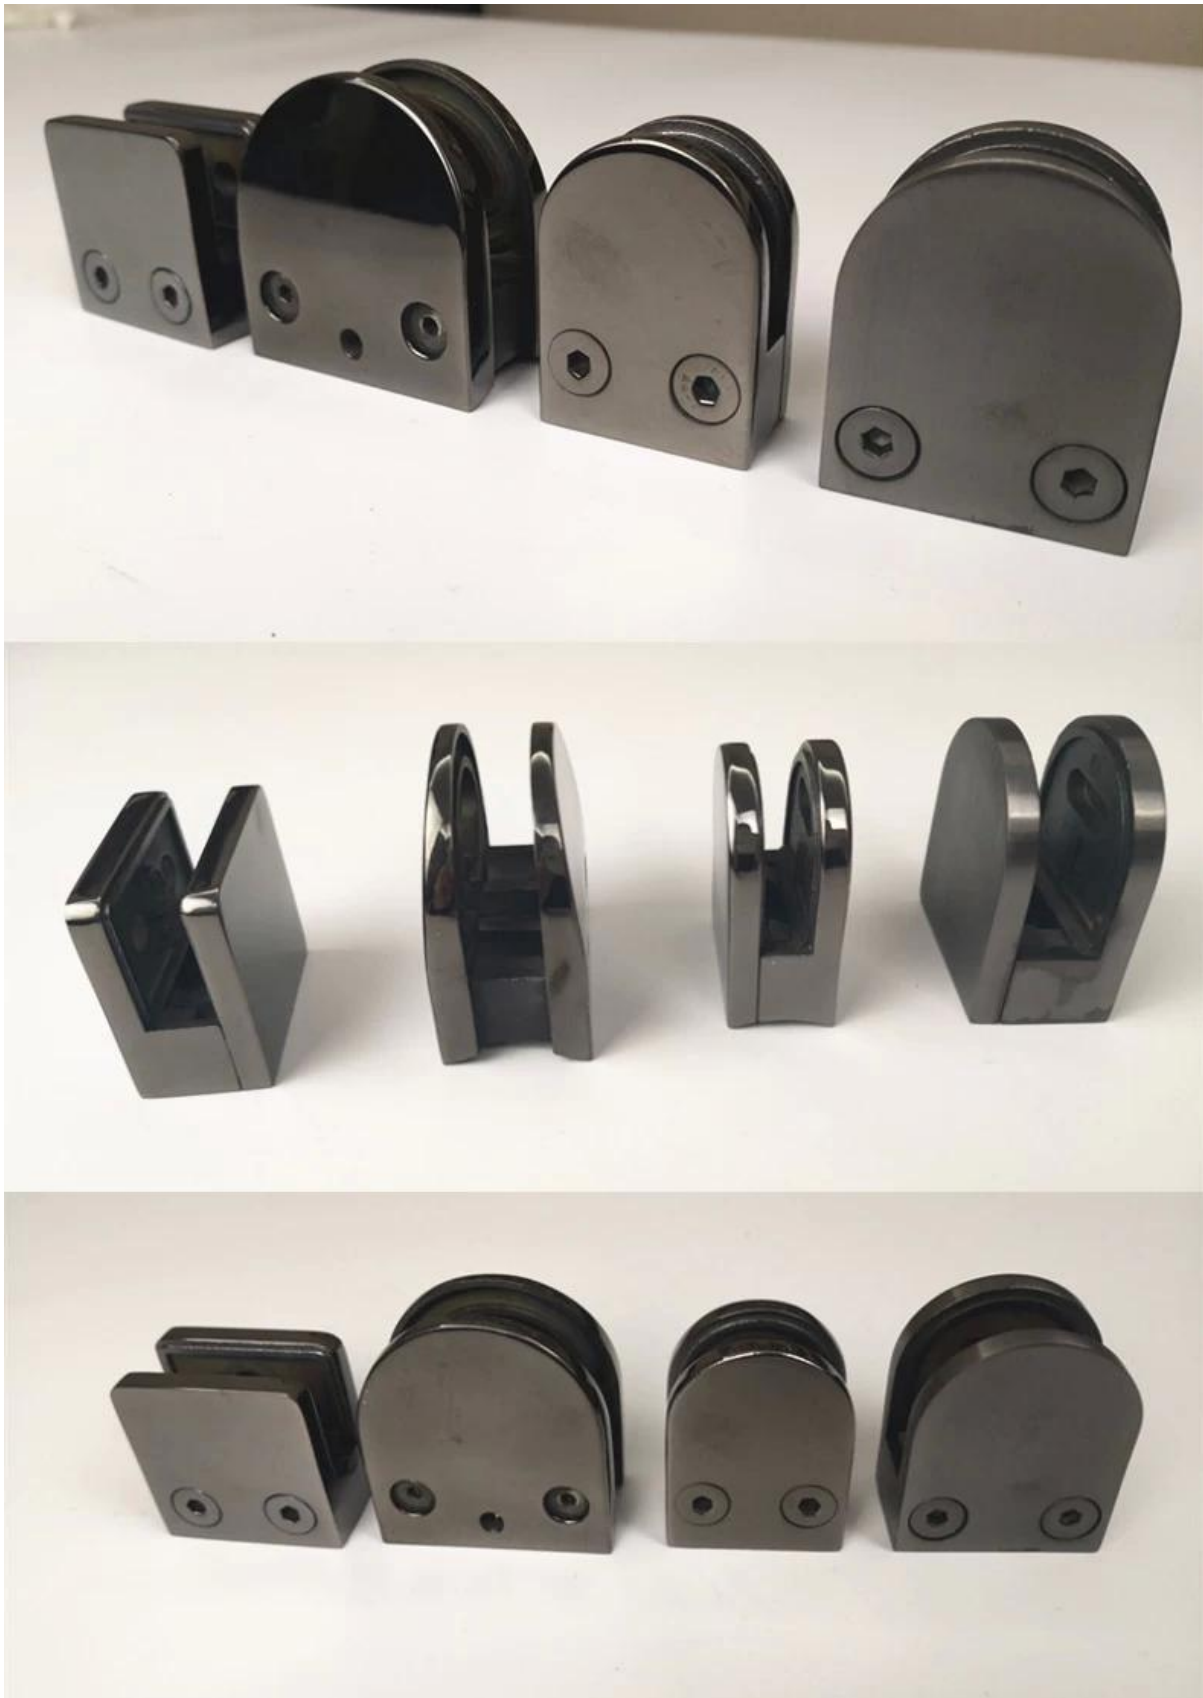

Matt balustrade post railing fencing use stainless steel glass clamp

Glass clamp quick details:

Item name: glass clamp

Material: stainless steel 304/316

Finish: satin or mirror

For glass thickness: 6-13.52mm

Surface color: Black or silver or as your require

Glass clamp pictures:

Black color use for round and square post

Black matt finish glass clamp:

Square kind black matt finish glass clamp:

Many types of glass clamps