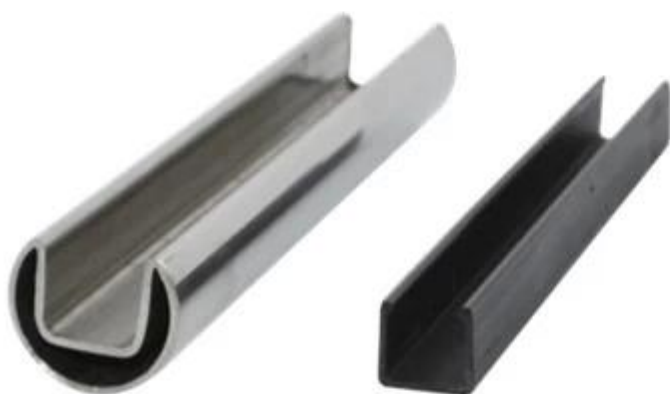

mini top rail for glass railing handrail

type	round top rail	square top rail
material	stainless steel 316/316L	stainless steel 316/316L
finish	mirror or satin	mirror or satin
dimension	dia 25.4mm, groove 14*14mm, 5.8 meter per length	25*21mm, groove 14*14mm, 5.8 meter oer length
for glass thickness	12mm	12mm
rail fittings	round 180 degree connector, 90 degree connector, wall to rail connector, end cap	square 180 degree connector, 90 degree connector, wall to rail connector, end cap