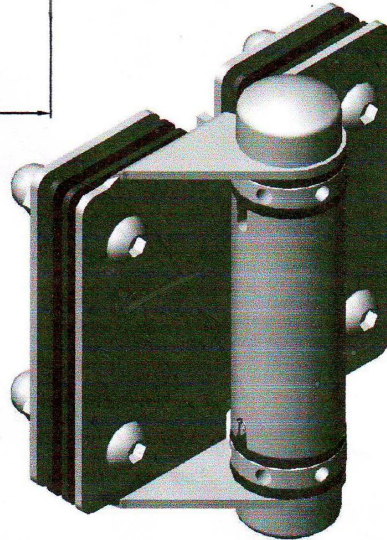

Certification