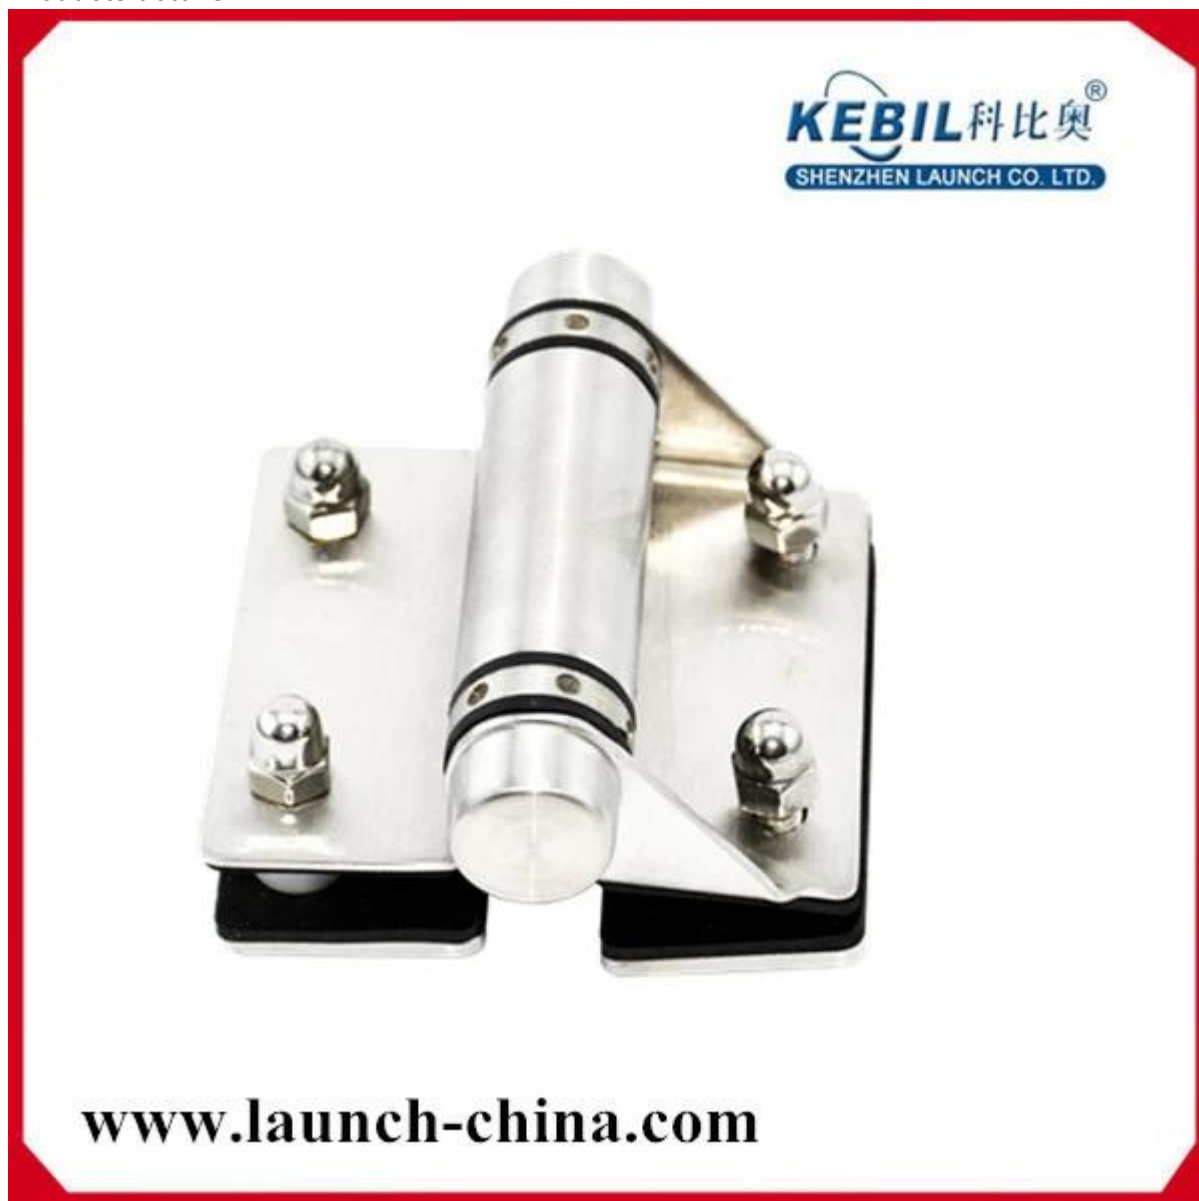

Description

--Glass to glass door heavy duty hinge

--Model No.:G-G1

--Manufacture method:stamping

--Can hold ≤ 20 KG glass (1000x1000x8mm glass)

--Drill glass hole size: diameter 16mm

--Packaging: one pc into one plastic bag, then into one box. 12 pcs into one carton

--MOQ: one pc

--Delivery: by air/by sea

--Application:swimming pool fence,glass railing,baclony design railing, glass to glass door ,heavy glass gate

--For both commerical and modern house home design

--For both wholesale and retail (We are factory)

--Sample is always available

Products details